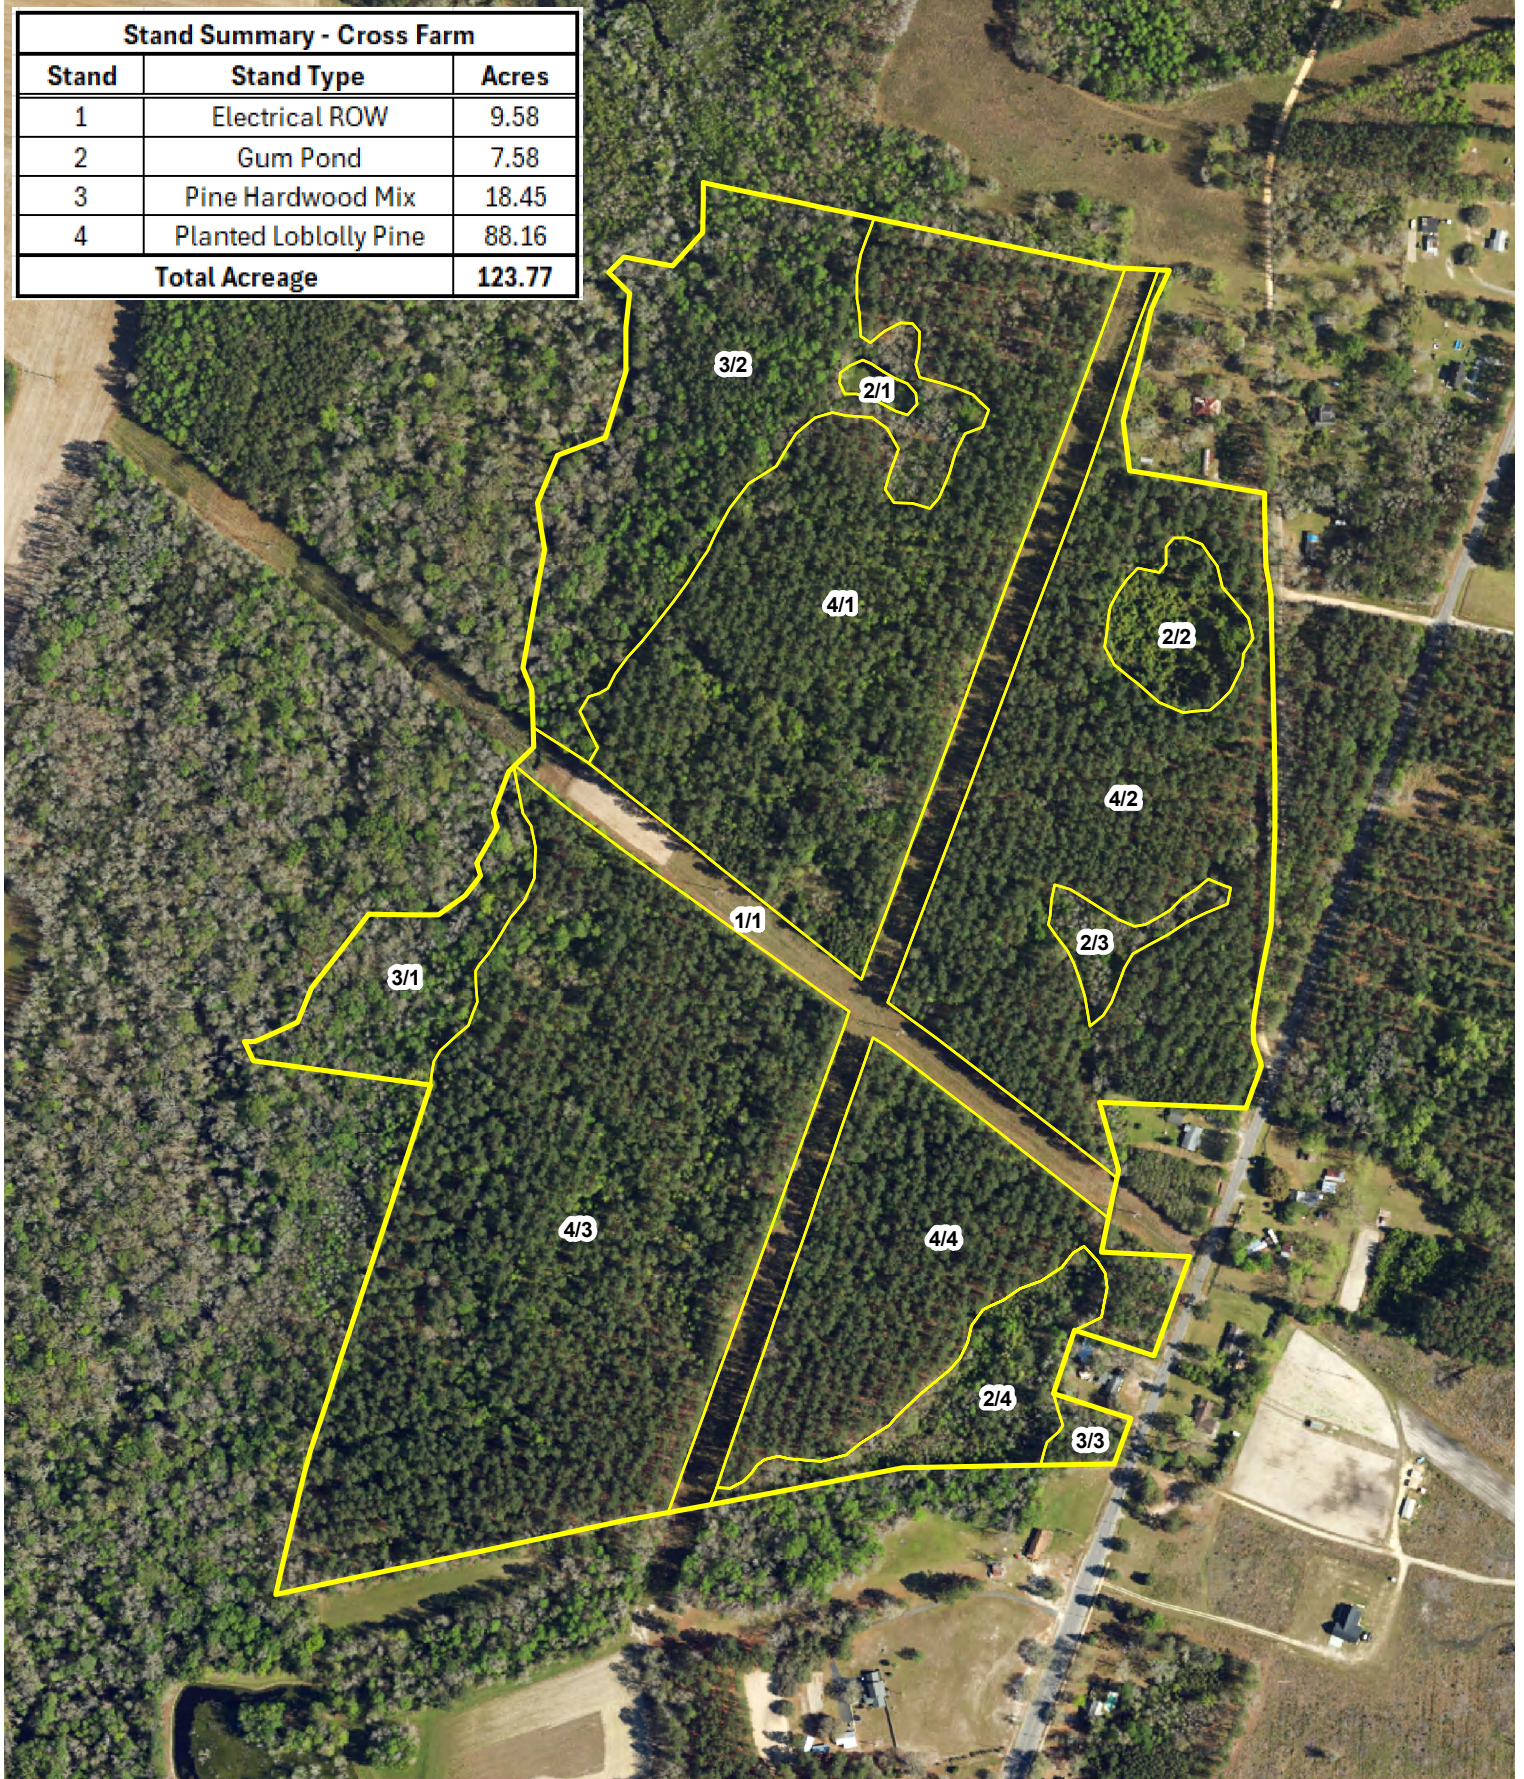

Stand Summary - Cross Farm		
Stand	Stand Type	Acres
1	Electrical ROW	9.58
2	Gum Pond	7.58
3	Pine Hardwood Mix	18.45
4	Planted Loblolly Pine	88.16
Total Acreage		123.77

Stand Map
 Cross Farm
 124.14 +/- Plat Acres
 123.77 +/- GIS Acres
 Colleton County, SC
 Date: 2/21/2025
 2023 Aerial Photography