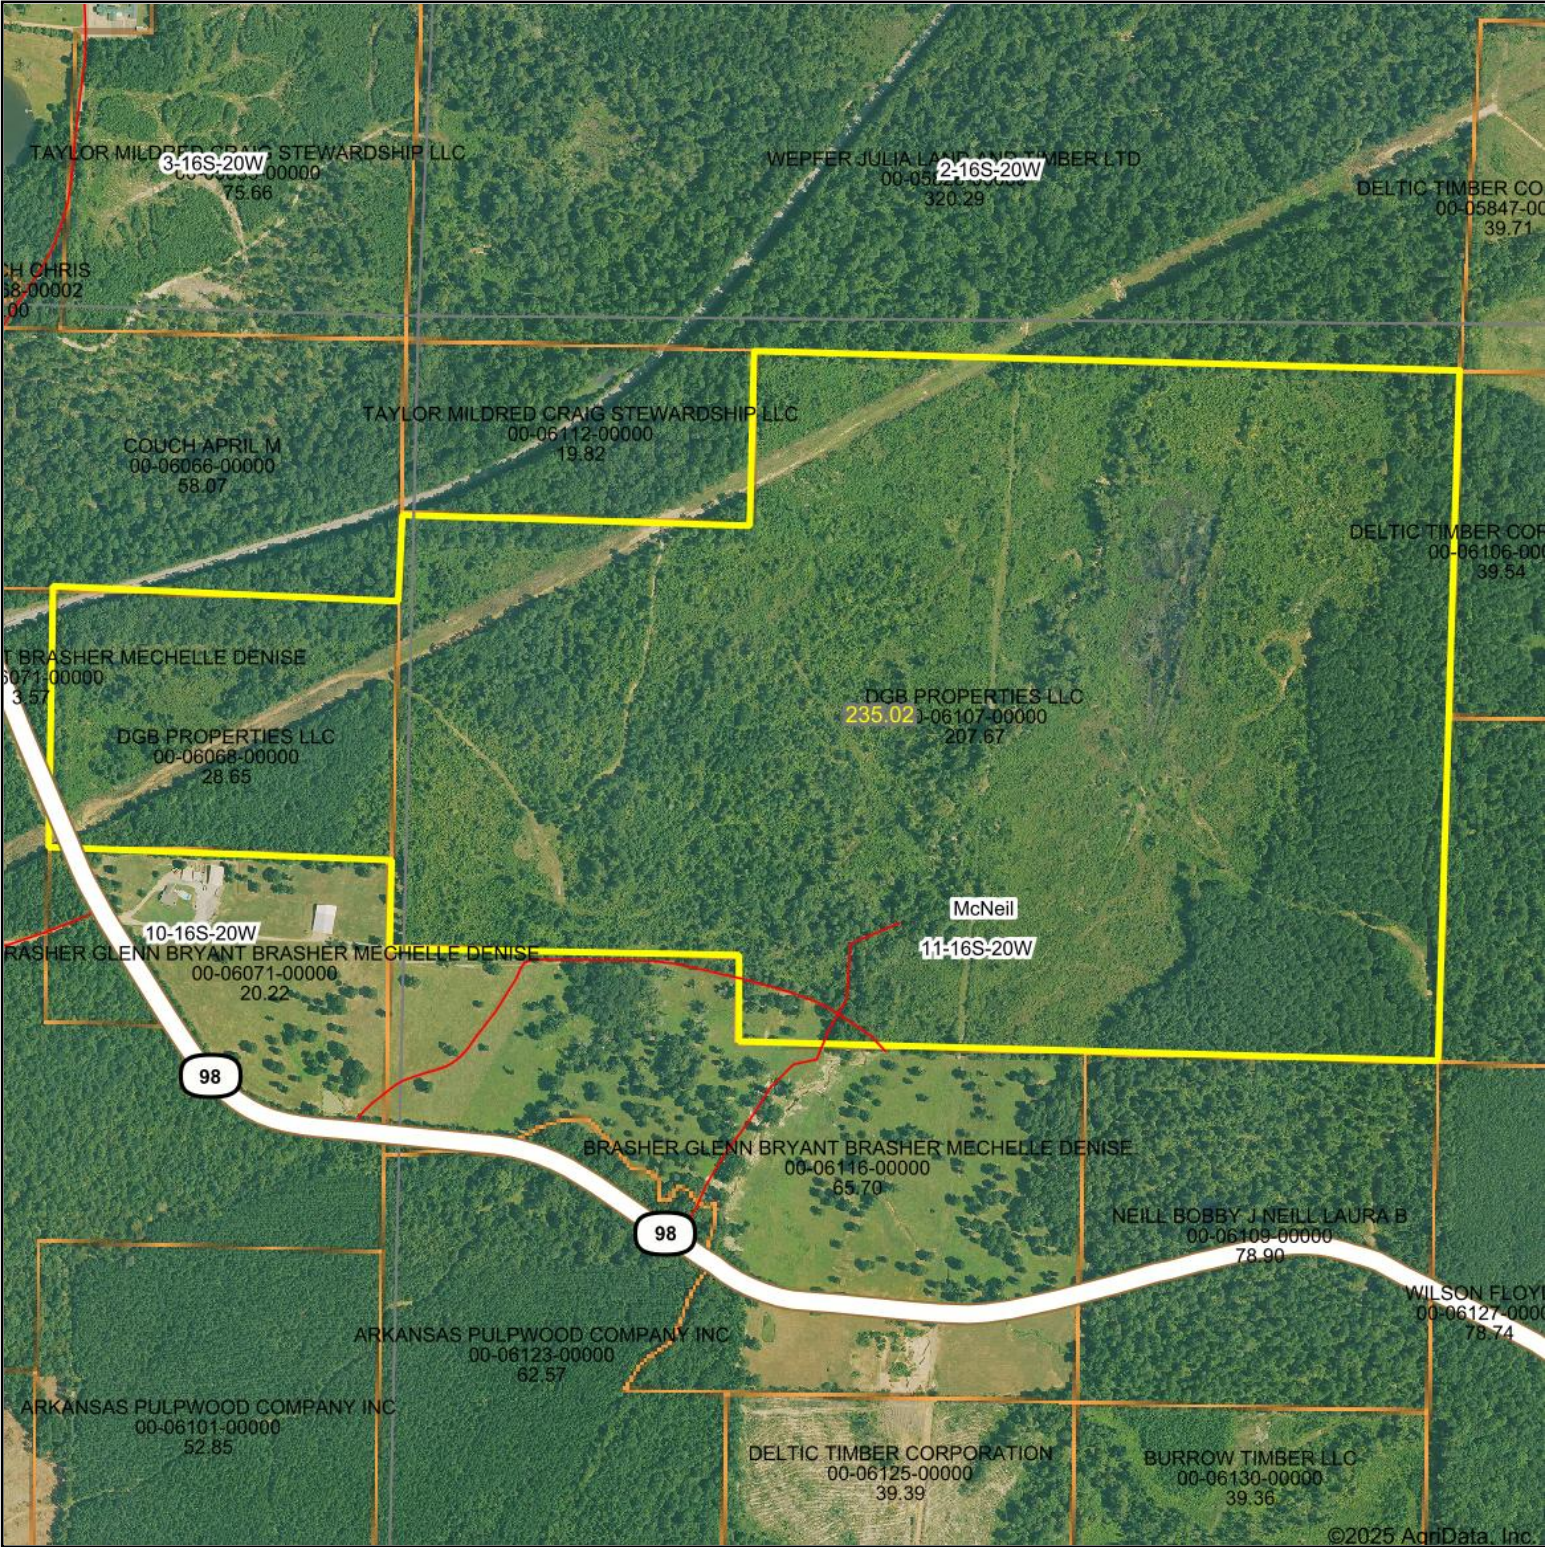

Aerial Map

©2025 AgriData, Inc.

Boundary Center: 33° 21' 47.26, -93° 8' 53.91

11-16S-20W
Columbia County
Arkansas