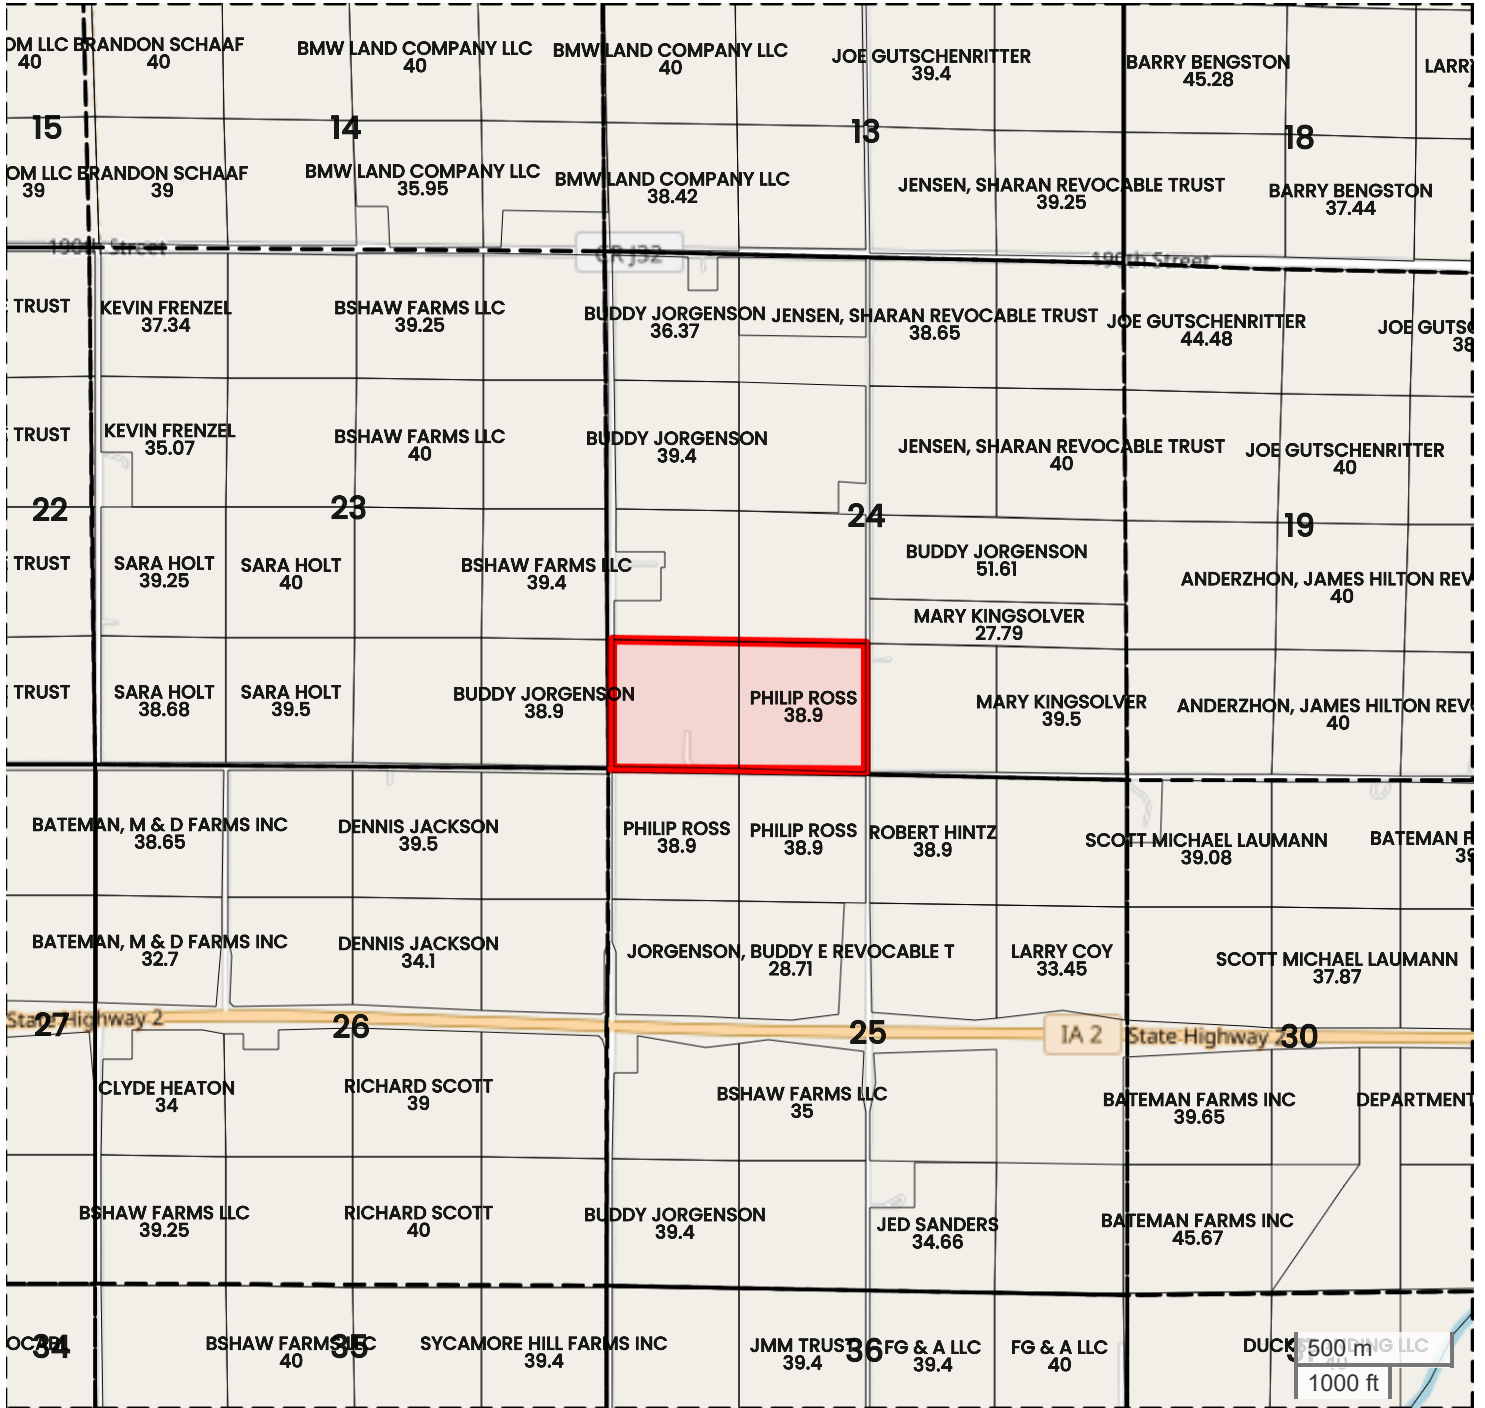

TRACT 1 - ROSS FARM
PLAT MAP

Center: 40.759401, -95.513790

24-69N-41W
Prairie Township
Fremont County, IA

FarmWorth, LLC makes no representations or warranties, express or implied, as to the accuracy of any information, data, numerical values, boundaries, or any other information generated through the use of FarmWorth.com. User is solely responsible for independently investigating and determining all information provided through FarmWorth.com prior to use and waives any and all claims against FarmWorth, LLC for any inaccuracies or inconsistencies in the information and/or data.