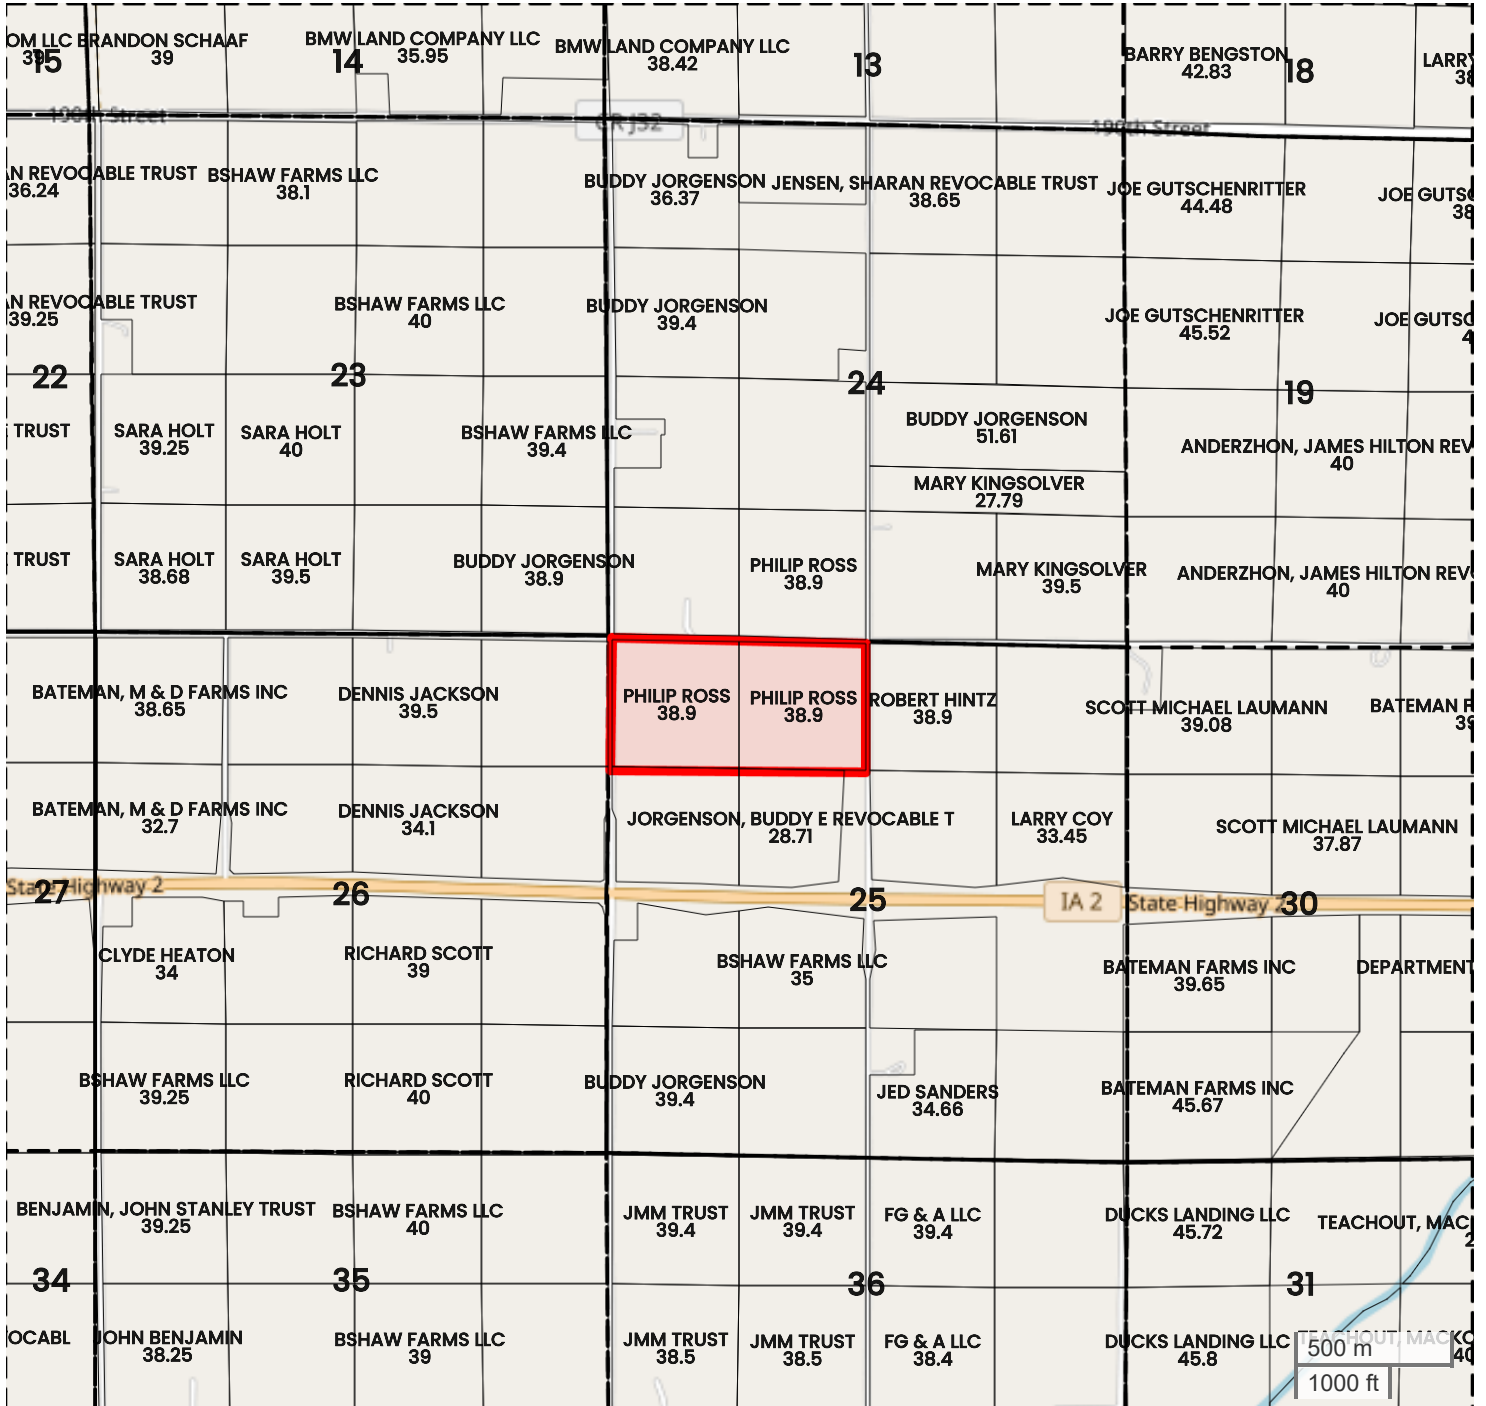

TRACT 2 - ROSS FARM
PLAT MAP

Center: 40.755684, -95.513790

25-69N-41W
Prairie Township
Fremont County, IA

FarmWorth, LLC makes no representations or warranties, express or implied, as to the accuracy of any information, data, numerical values, boundaries, or any other information generated through the use of FarmWorth.com. User is solely responsible for independently investigating and determining all information provided through FarmWorth.com prior to use and waives any and all claims against FarmWorth, LLC for any inaccuracies or inconsistencies in the information and/or data.