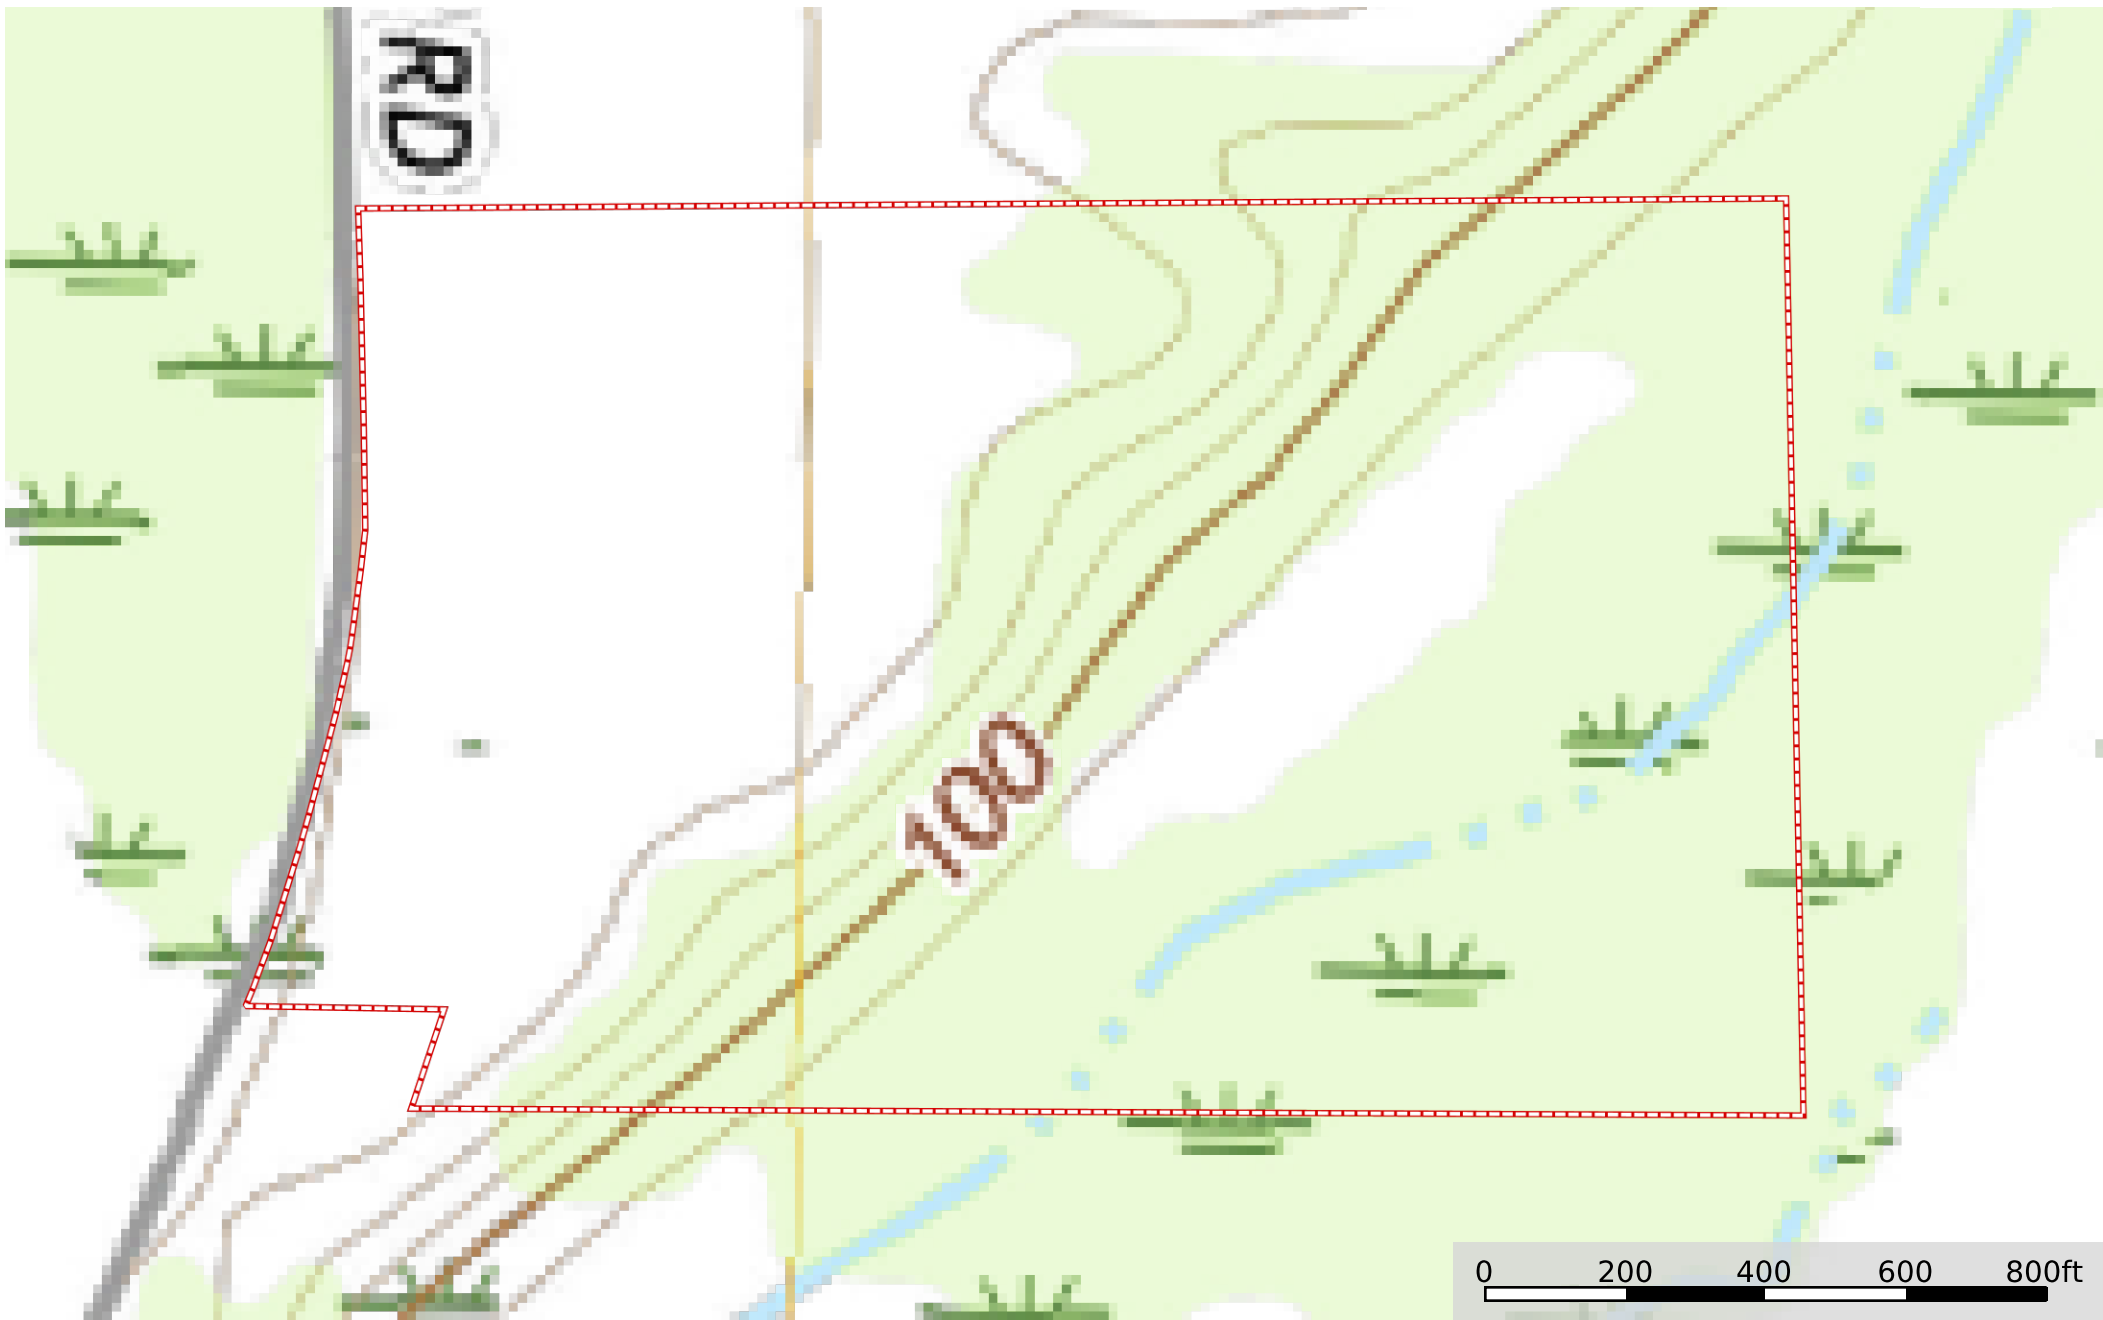

LA - West Carroll MAC FARMS 61 ac +/-
West Carroll Parish, Louisiana, 61 AC +/-

Boundary