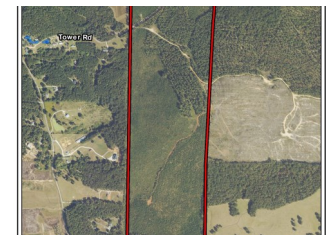

Tower Road Tract

Offered for 5,000 / Acre

+/- 181.1 Acres | Tower Road | Floyd County, GA | 30104

This is a large, rural tract fully stocked with pine timber. It has a network of roads that connect several great home sites. Power and telephone are available along Tower Road.