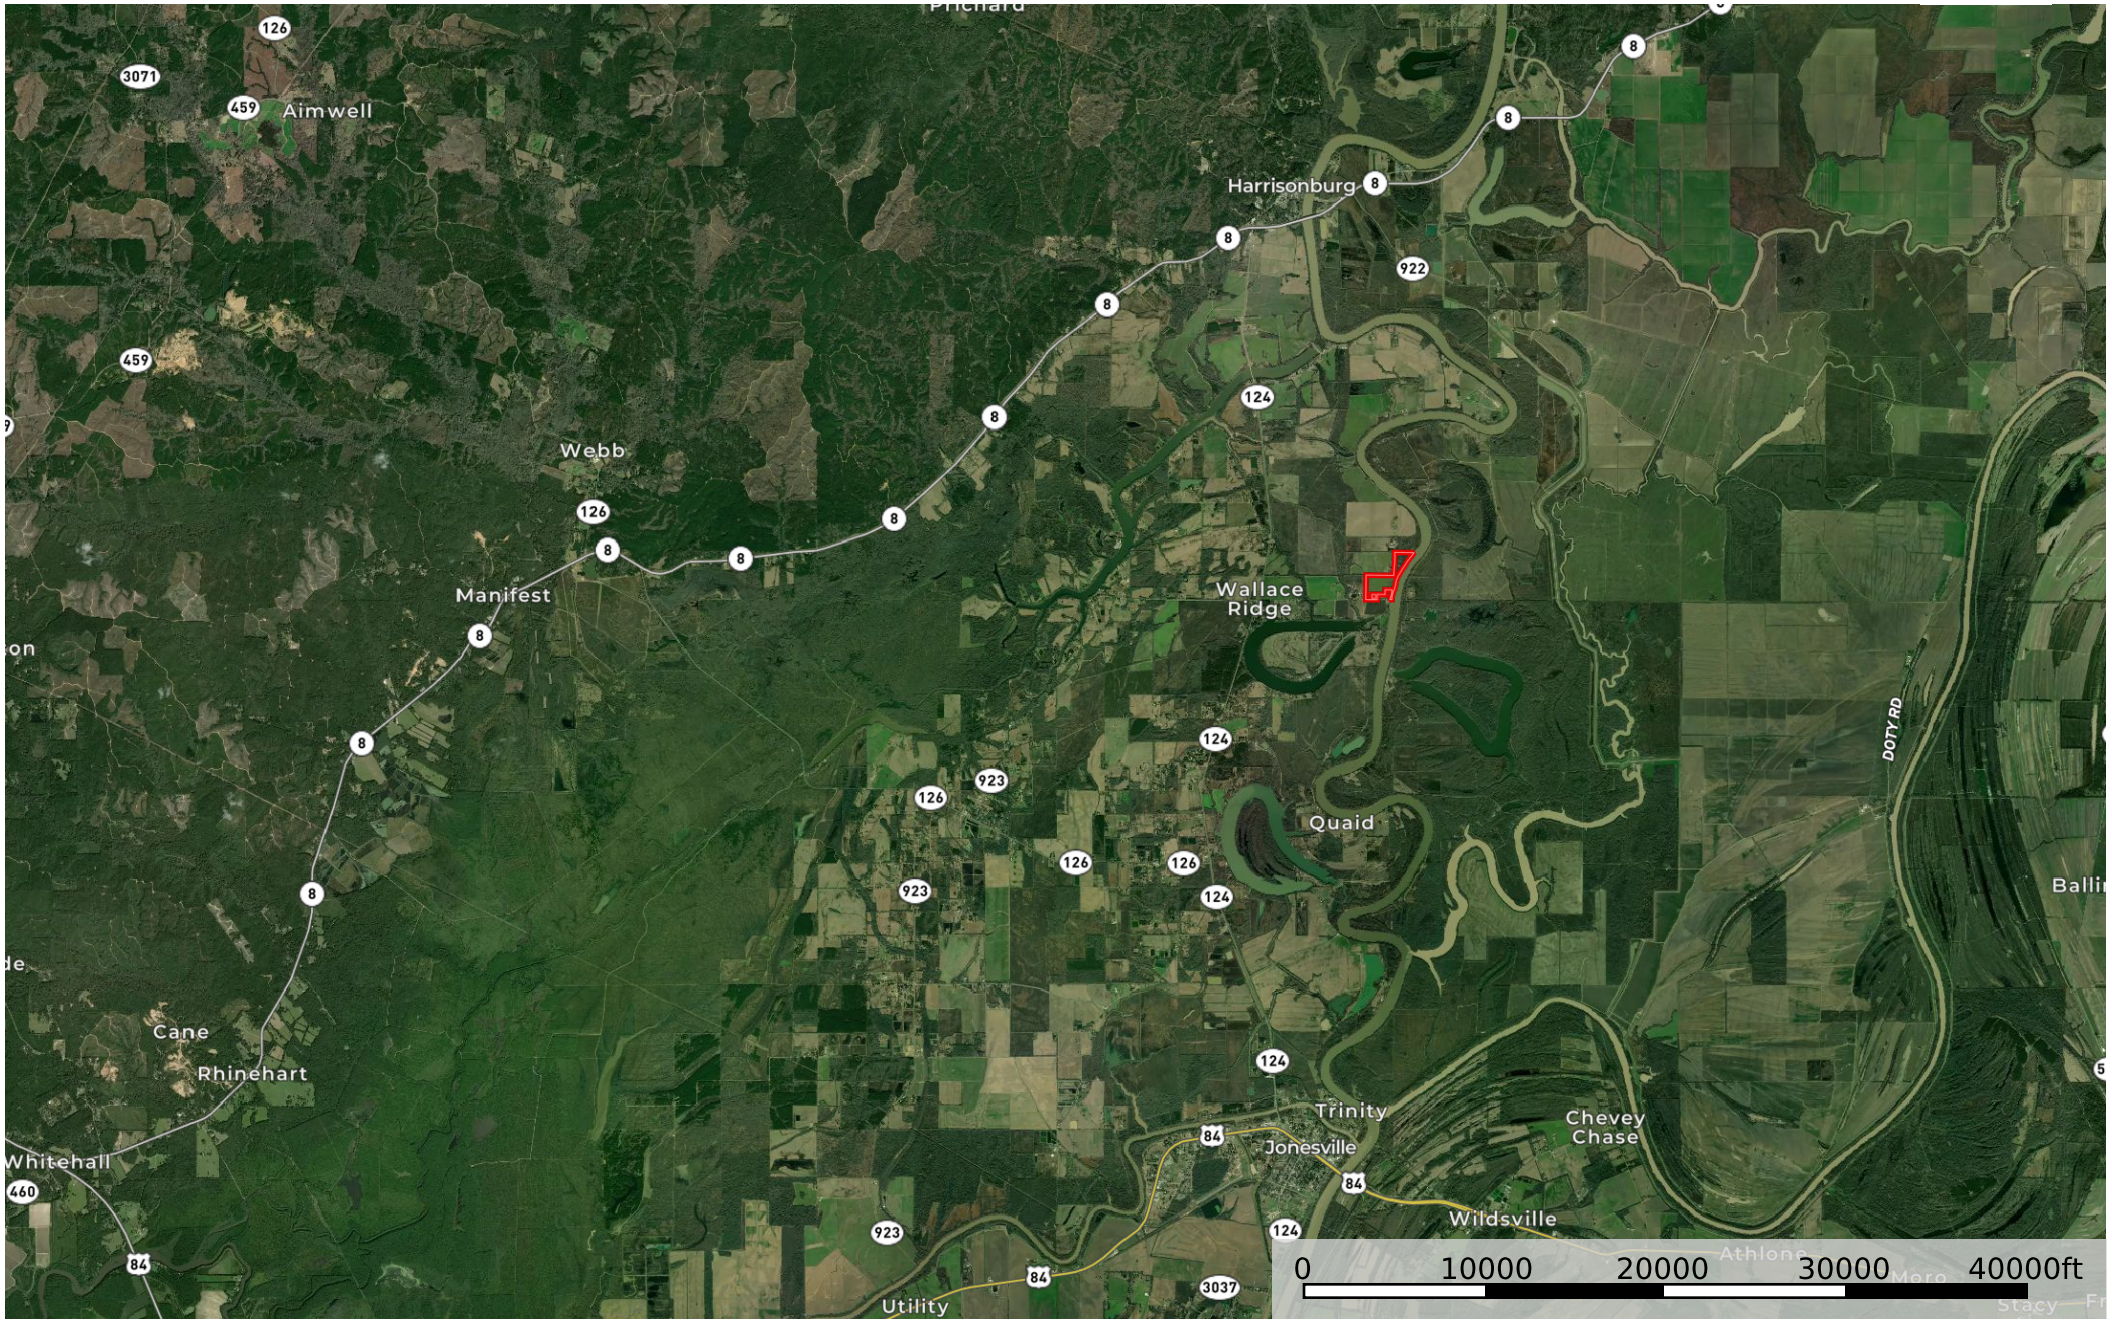

# LA - Catahoula Roton 63 ac +/- (East)

Catahoula Parish, Louisiana, 63 AC +/-

Boundary