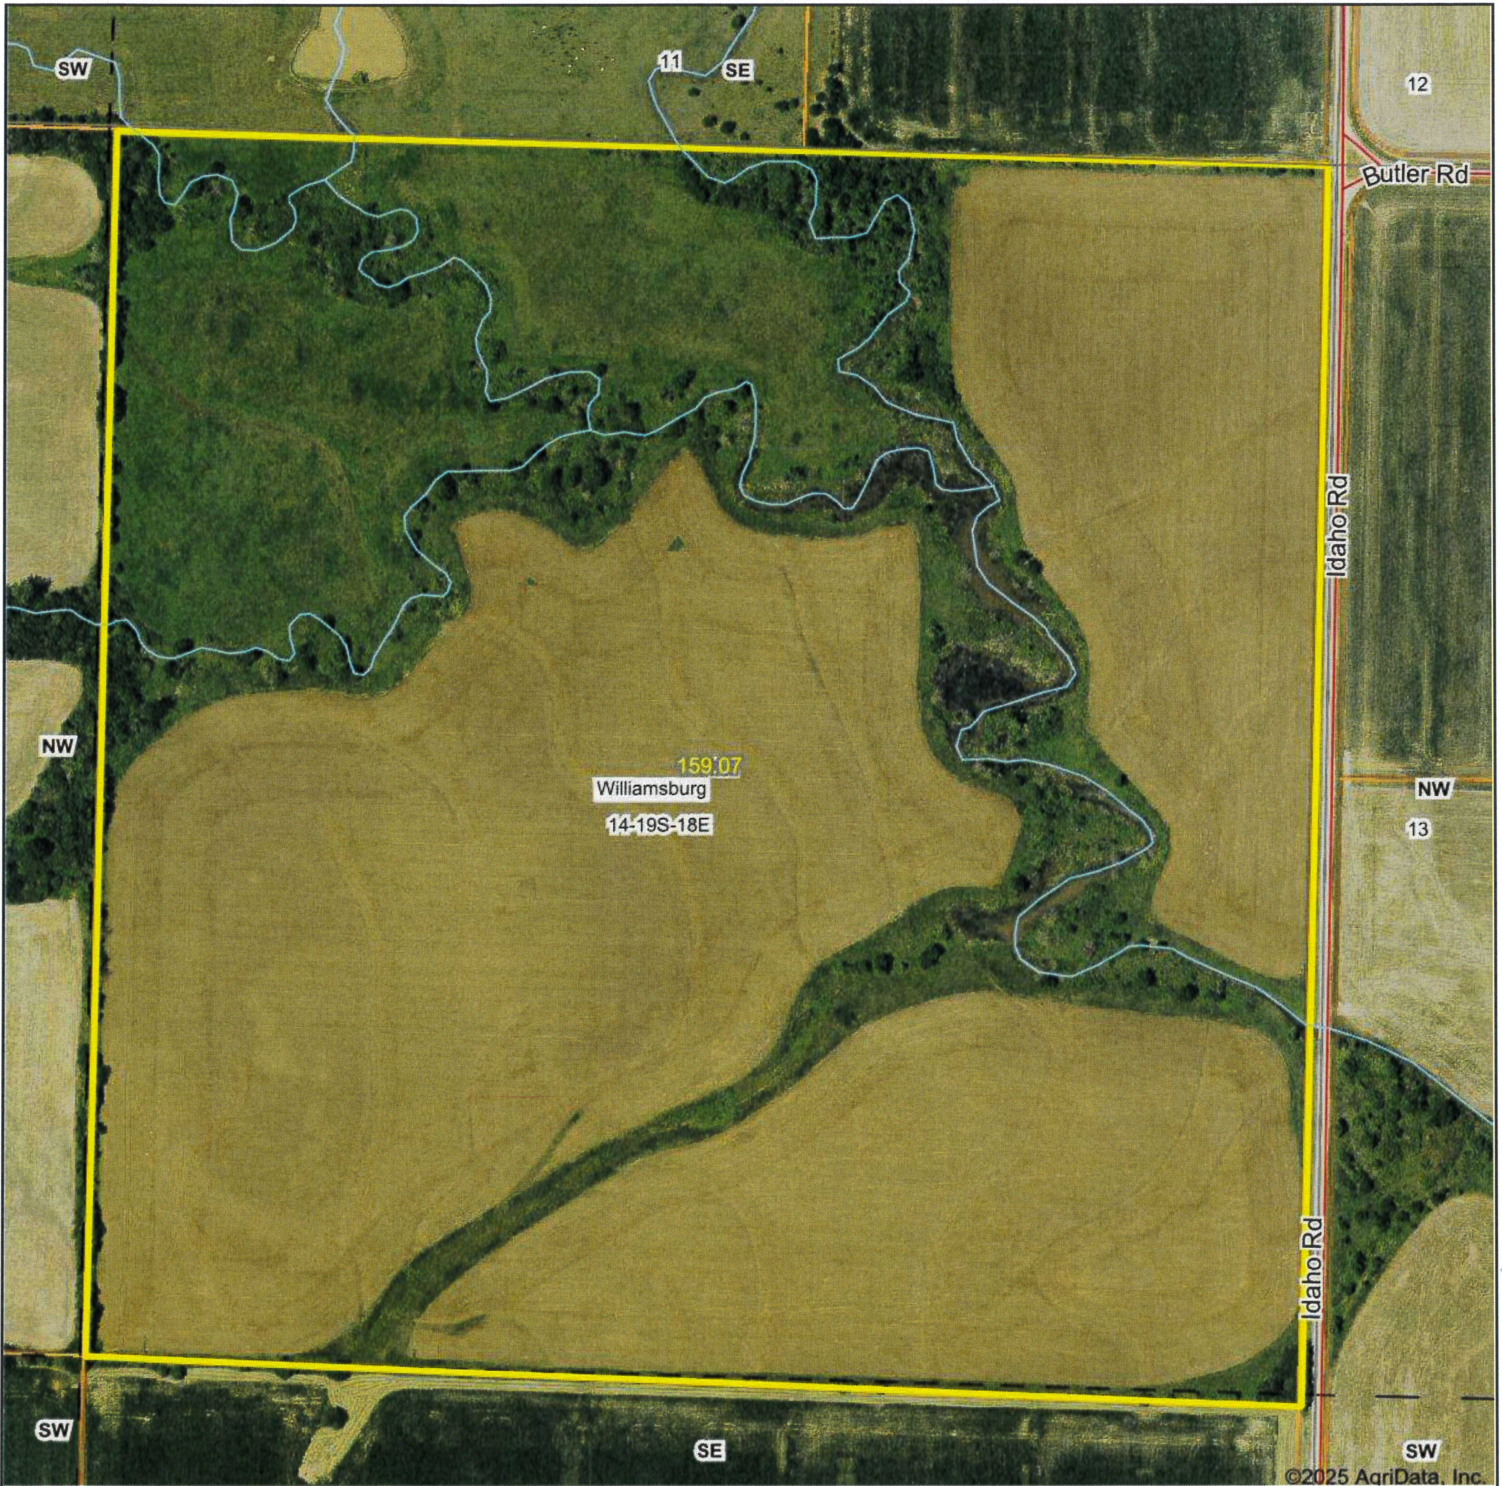

Aerial Map

Boundary Center: 38° 24' 3.86, -95° 23' 0.2

14-19S-18E
Franklin County
Kansas

3/19/2025