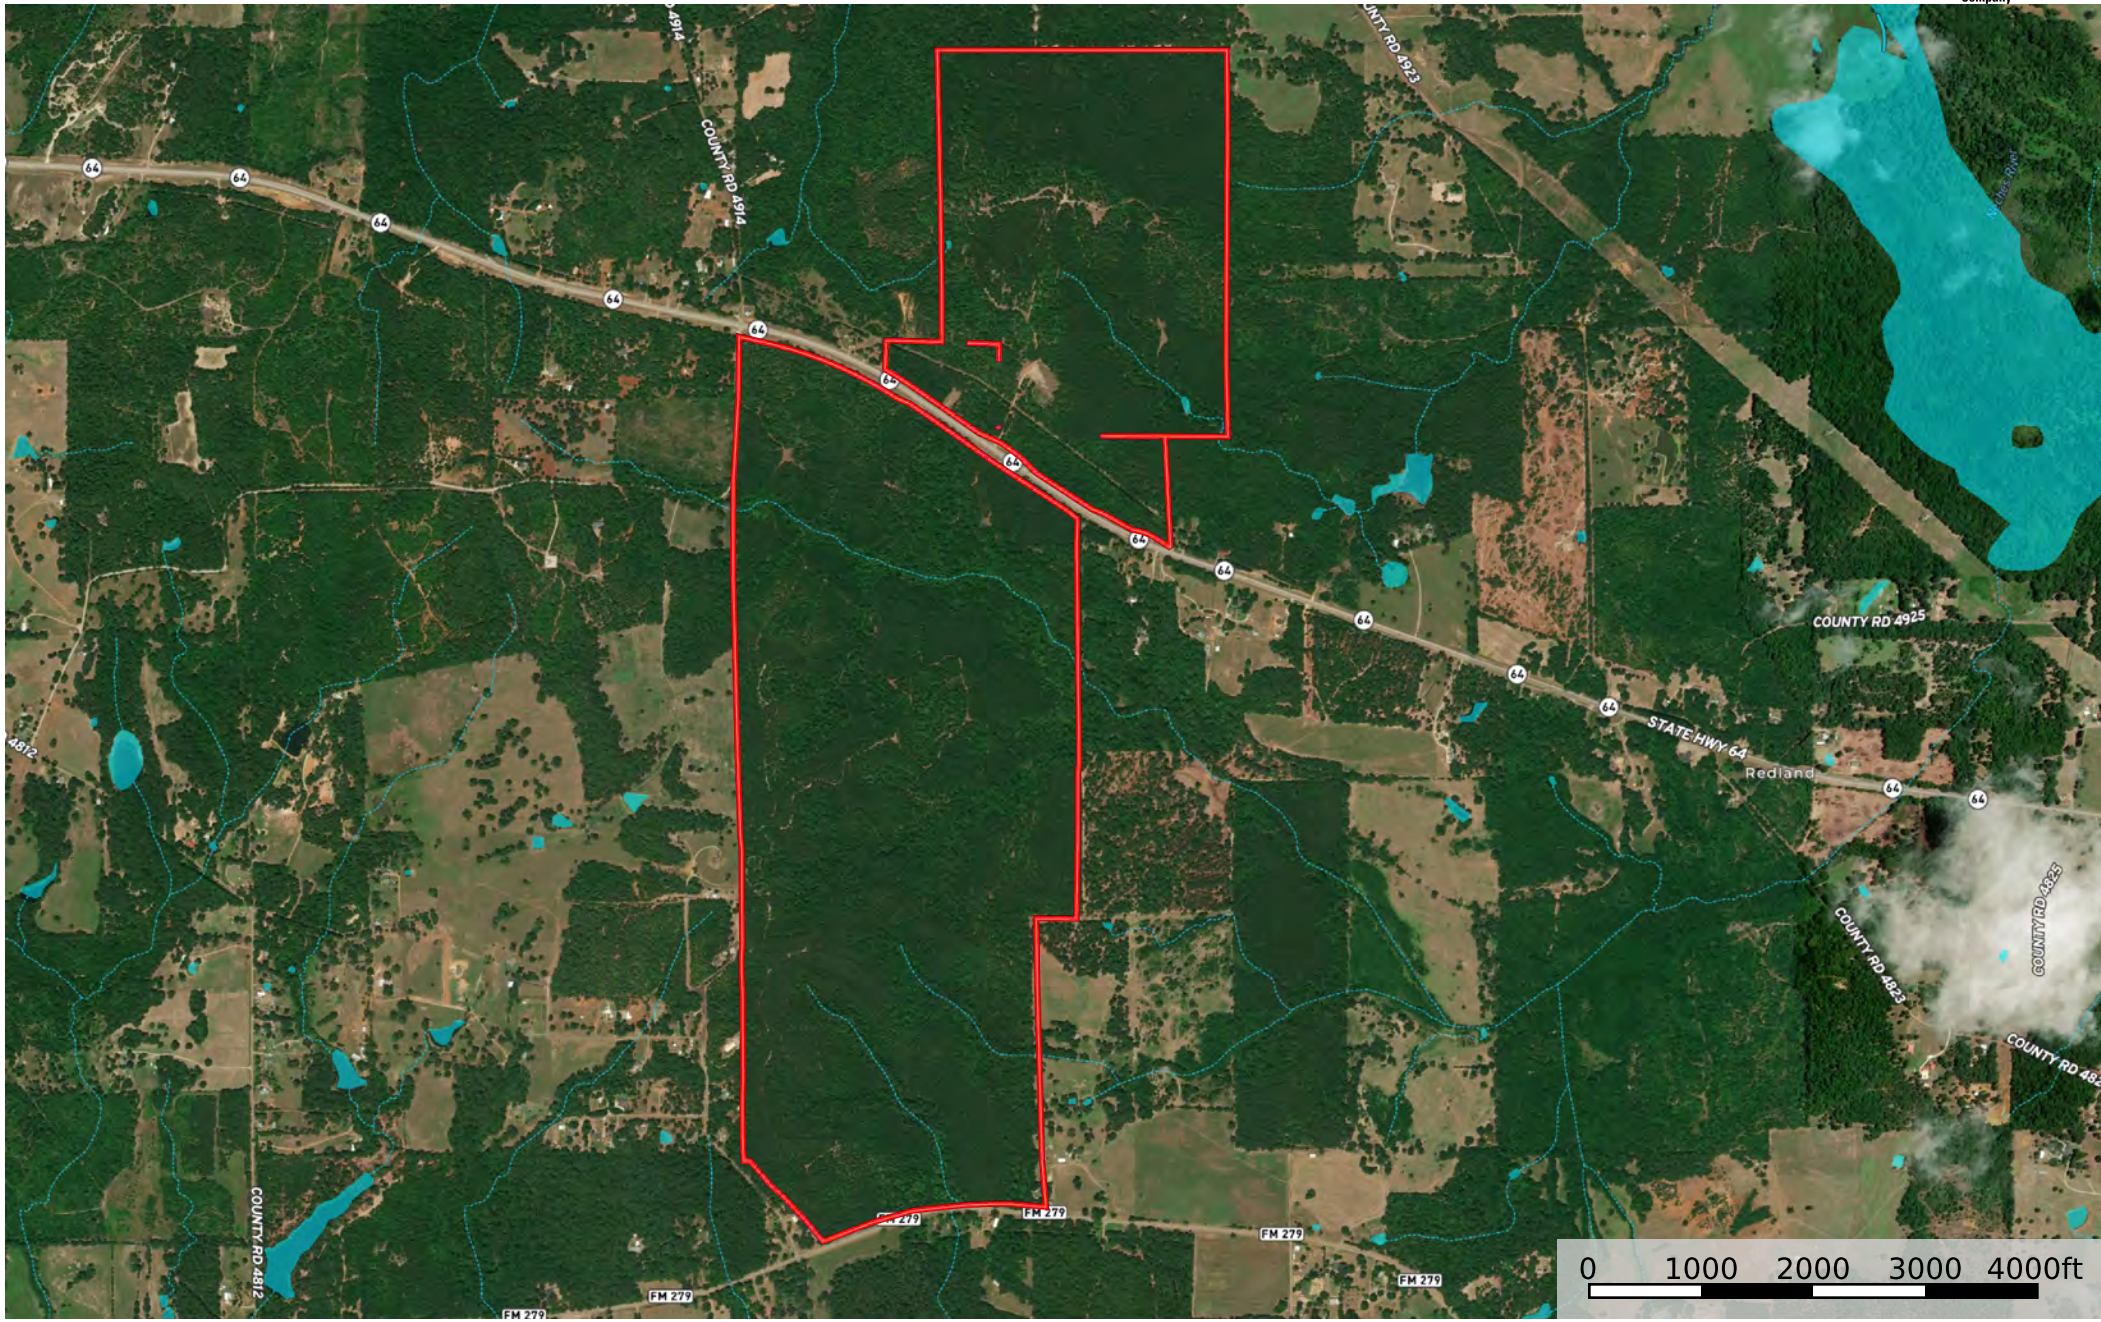

Ben Wheeler TX Recreational Timber Land for Sale

Van Zandt County, Texas, 699.2 AC +/-

- Boundary
- Stream, Intermittent
- River/Creek
- Water Body