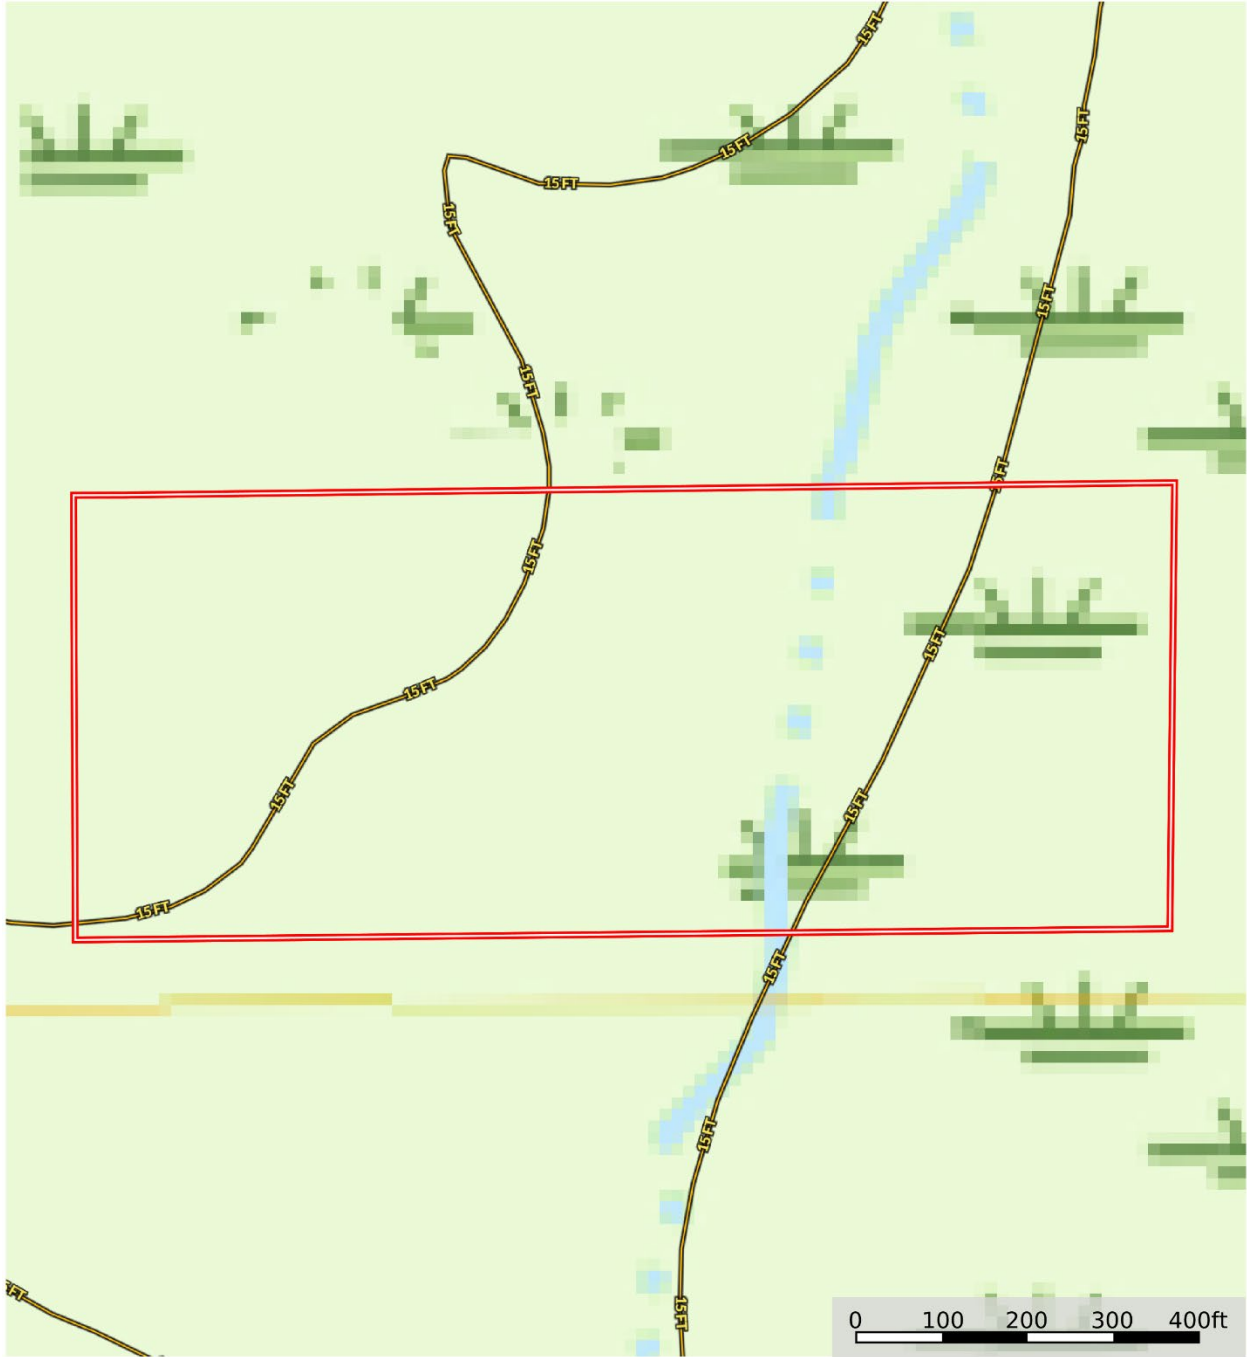

16ac, Newton Co, TX
Newton County, Texas, 16 AC +/-

 Boundary

Wesley Kilpatrick

 The information contained herein was obtained from sources deemed to be reliable. Land id™ Services makes no warranties or guarantees as to the completeness or accuracy thereof.