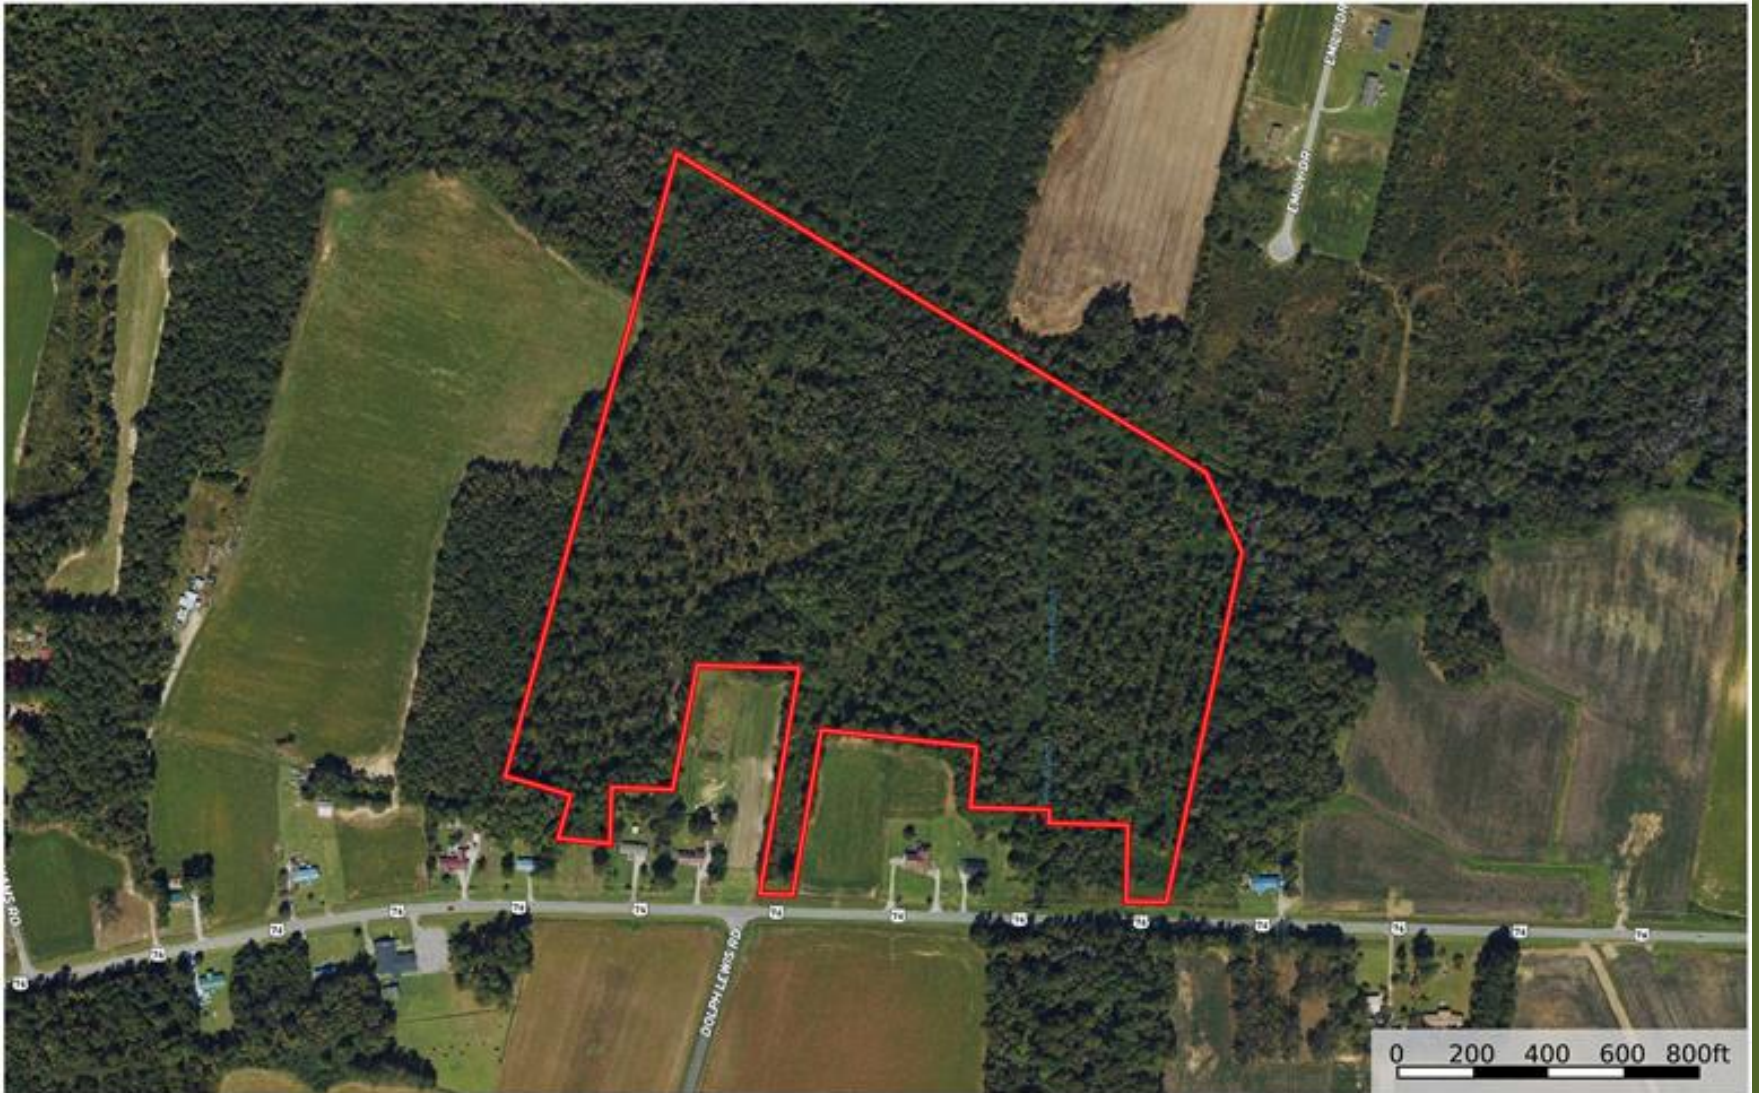

Greene Branch Hunting Land Aerial Map

Columbus County, North Carolina, 49.46 AC +/-

Boundary

Marty Lanier
P: (910) 617-4326

www.rockcreeklandcompany.com

604 George II Highway Winnabow NC 28479