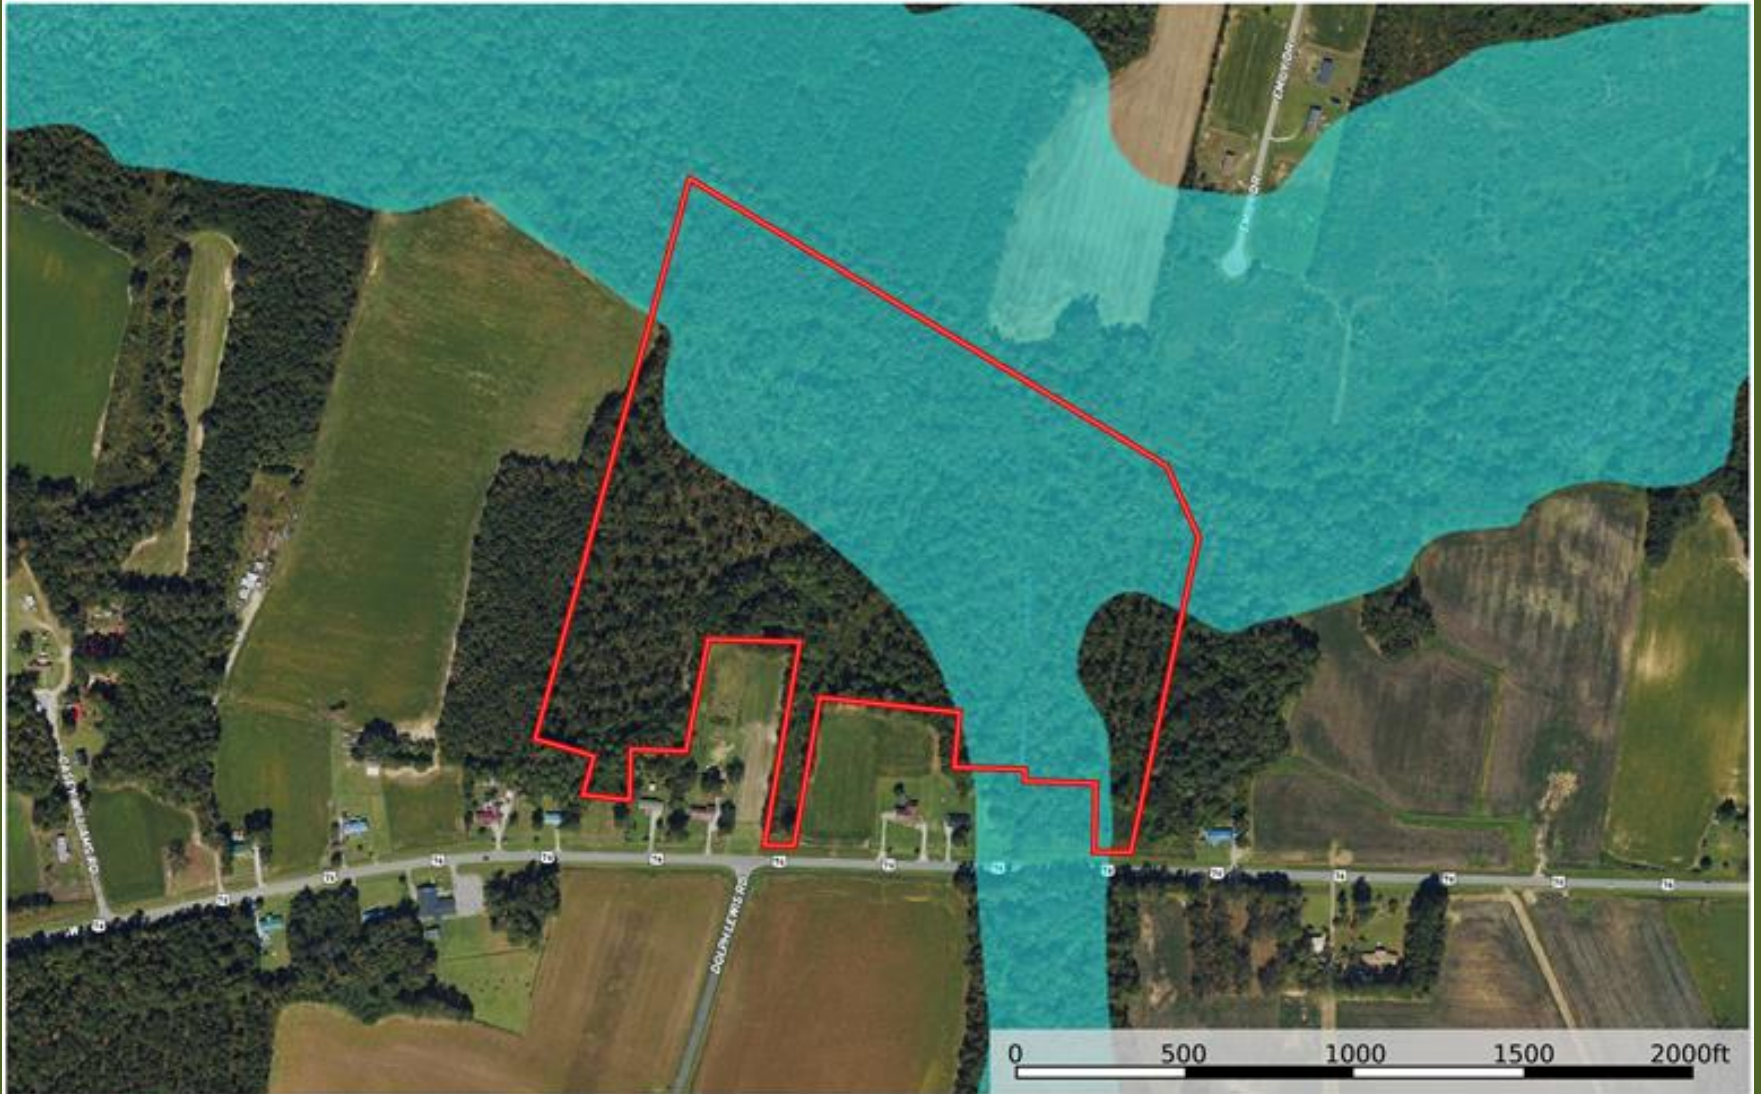

Greene Branch Hunting Land Flood Zone Map

Columbus County, North Carolina, 49.46 AC +/-

- Boundary
- 100 Year Floodplain
- 500 Year Floodplain
- Floodway
- Special
- Unmapped/ Not included

Marty Lanier
P: (910) 617-4326

www.rockcreeklandcompany.com

604 George II Highway Winnabow NC 28479