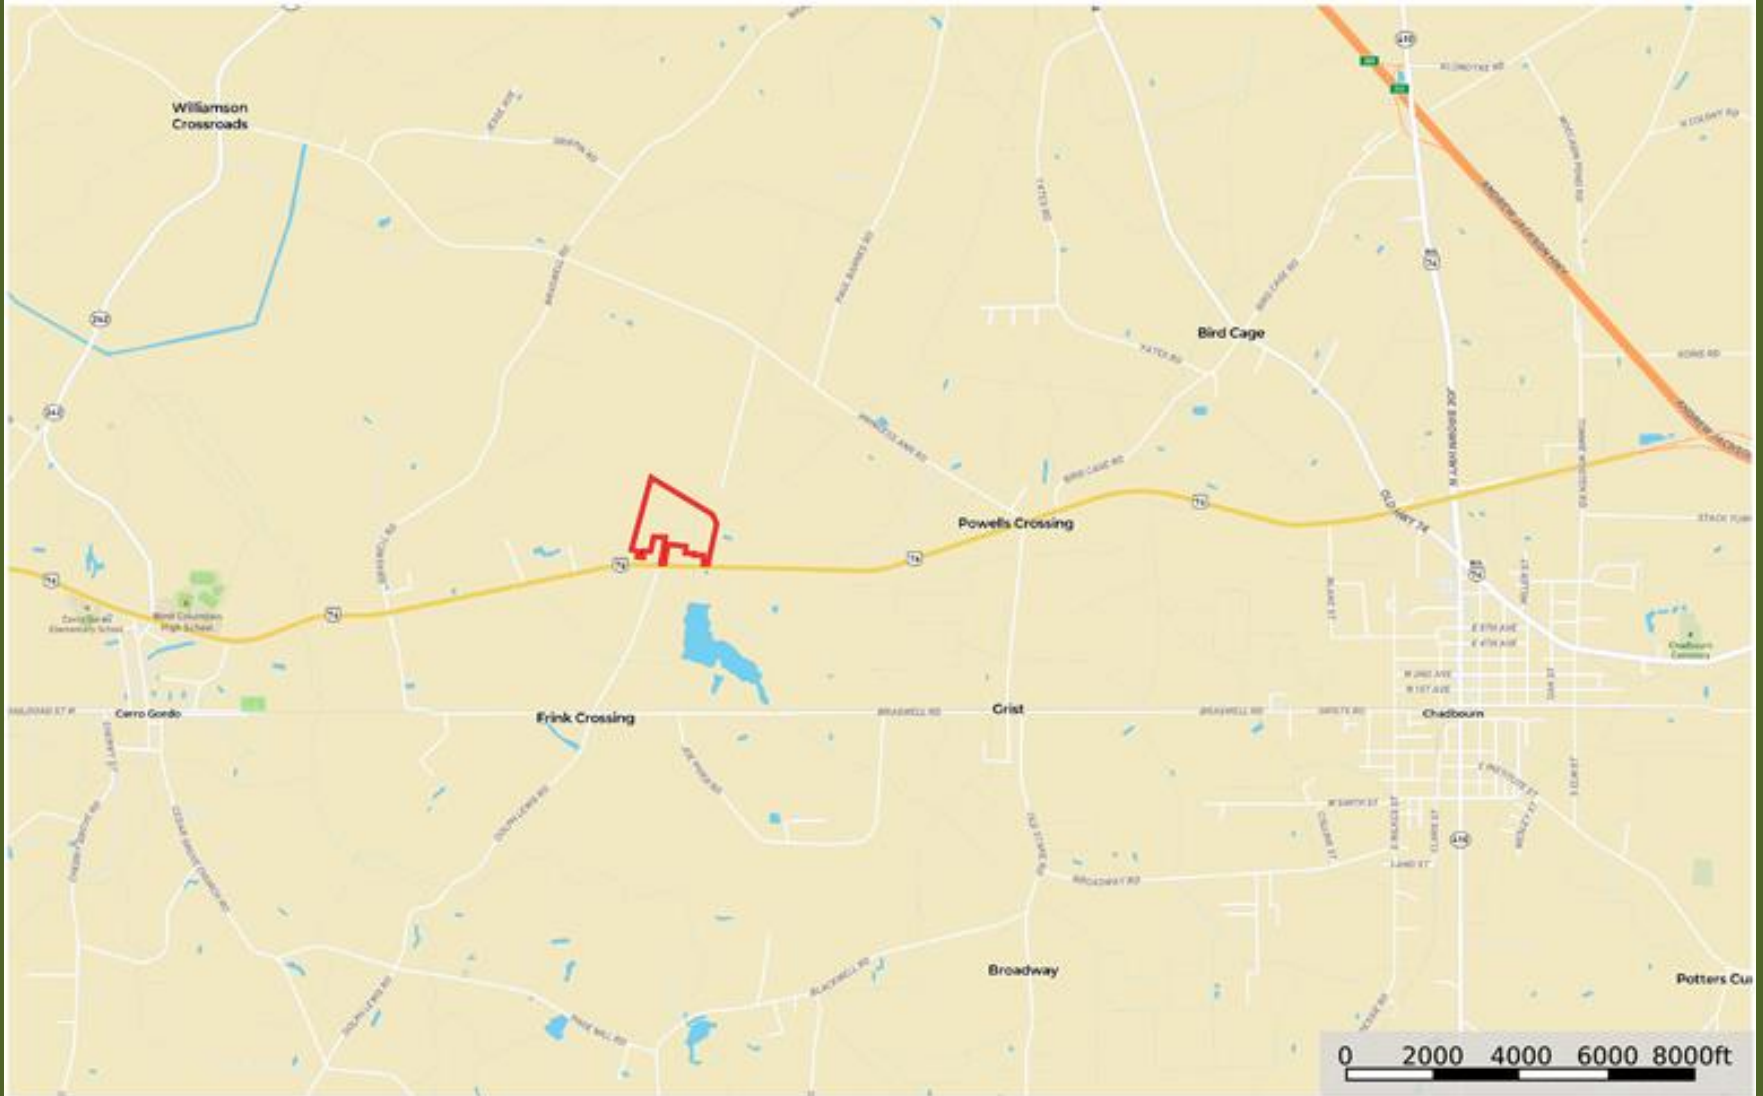

Greene Branch Hunting Land Location Map

Columbus County, North Carolina, 49.46 AC +/-

Boundary

Marty Lanier
P: (910) 617-4326

www.rockcreeklandcompany.com

604 George II Highway Winnabow NC 28479