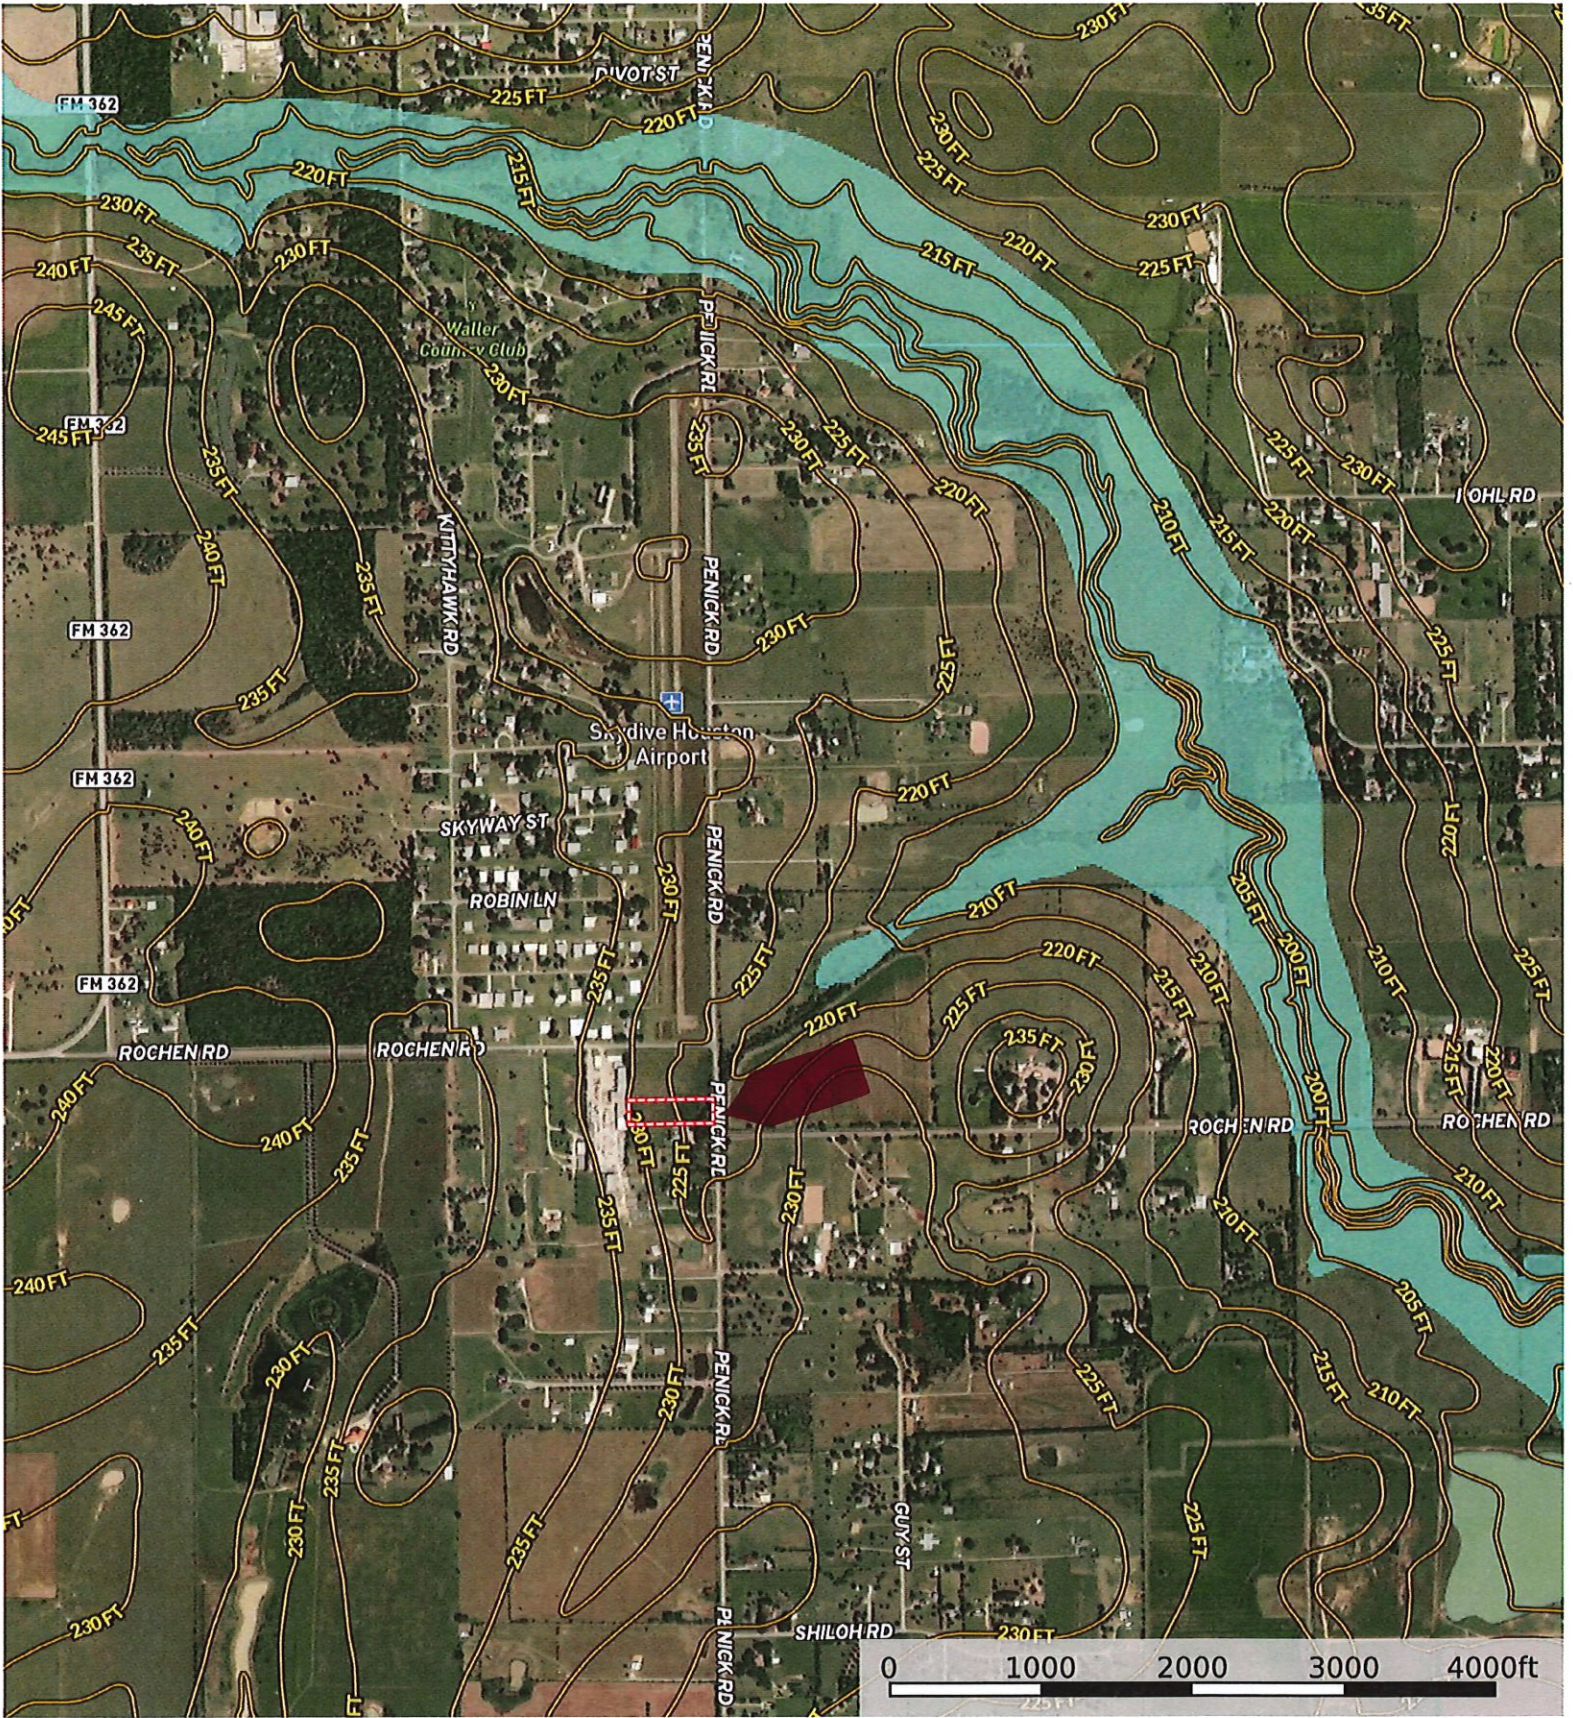

0 Penick Rd.
Waller County, Texas, AC +/-

 Boundary

0 Penick Rd.
Waller County, Texas, AC +/-

 Boundary

0 Penick Rd.
 Waller County, Texas, AC +/-

- Boundary
- 100 Year Floodplain
- 500 Year Floodplain
- Floodway
- Special
- Unmapped/ Not Included