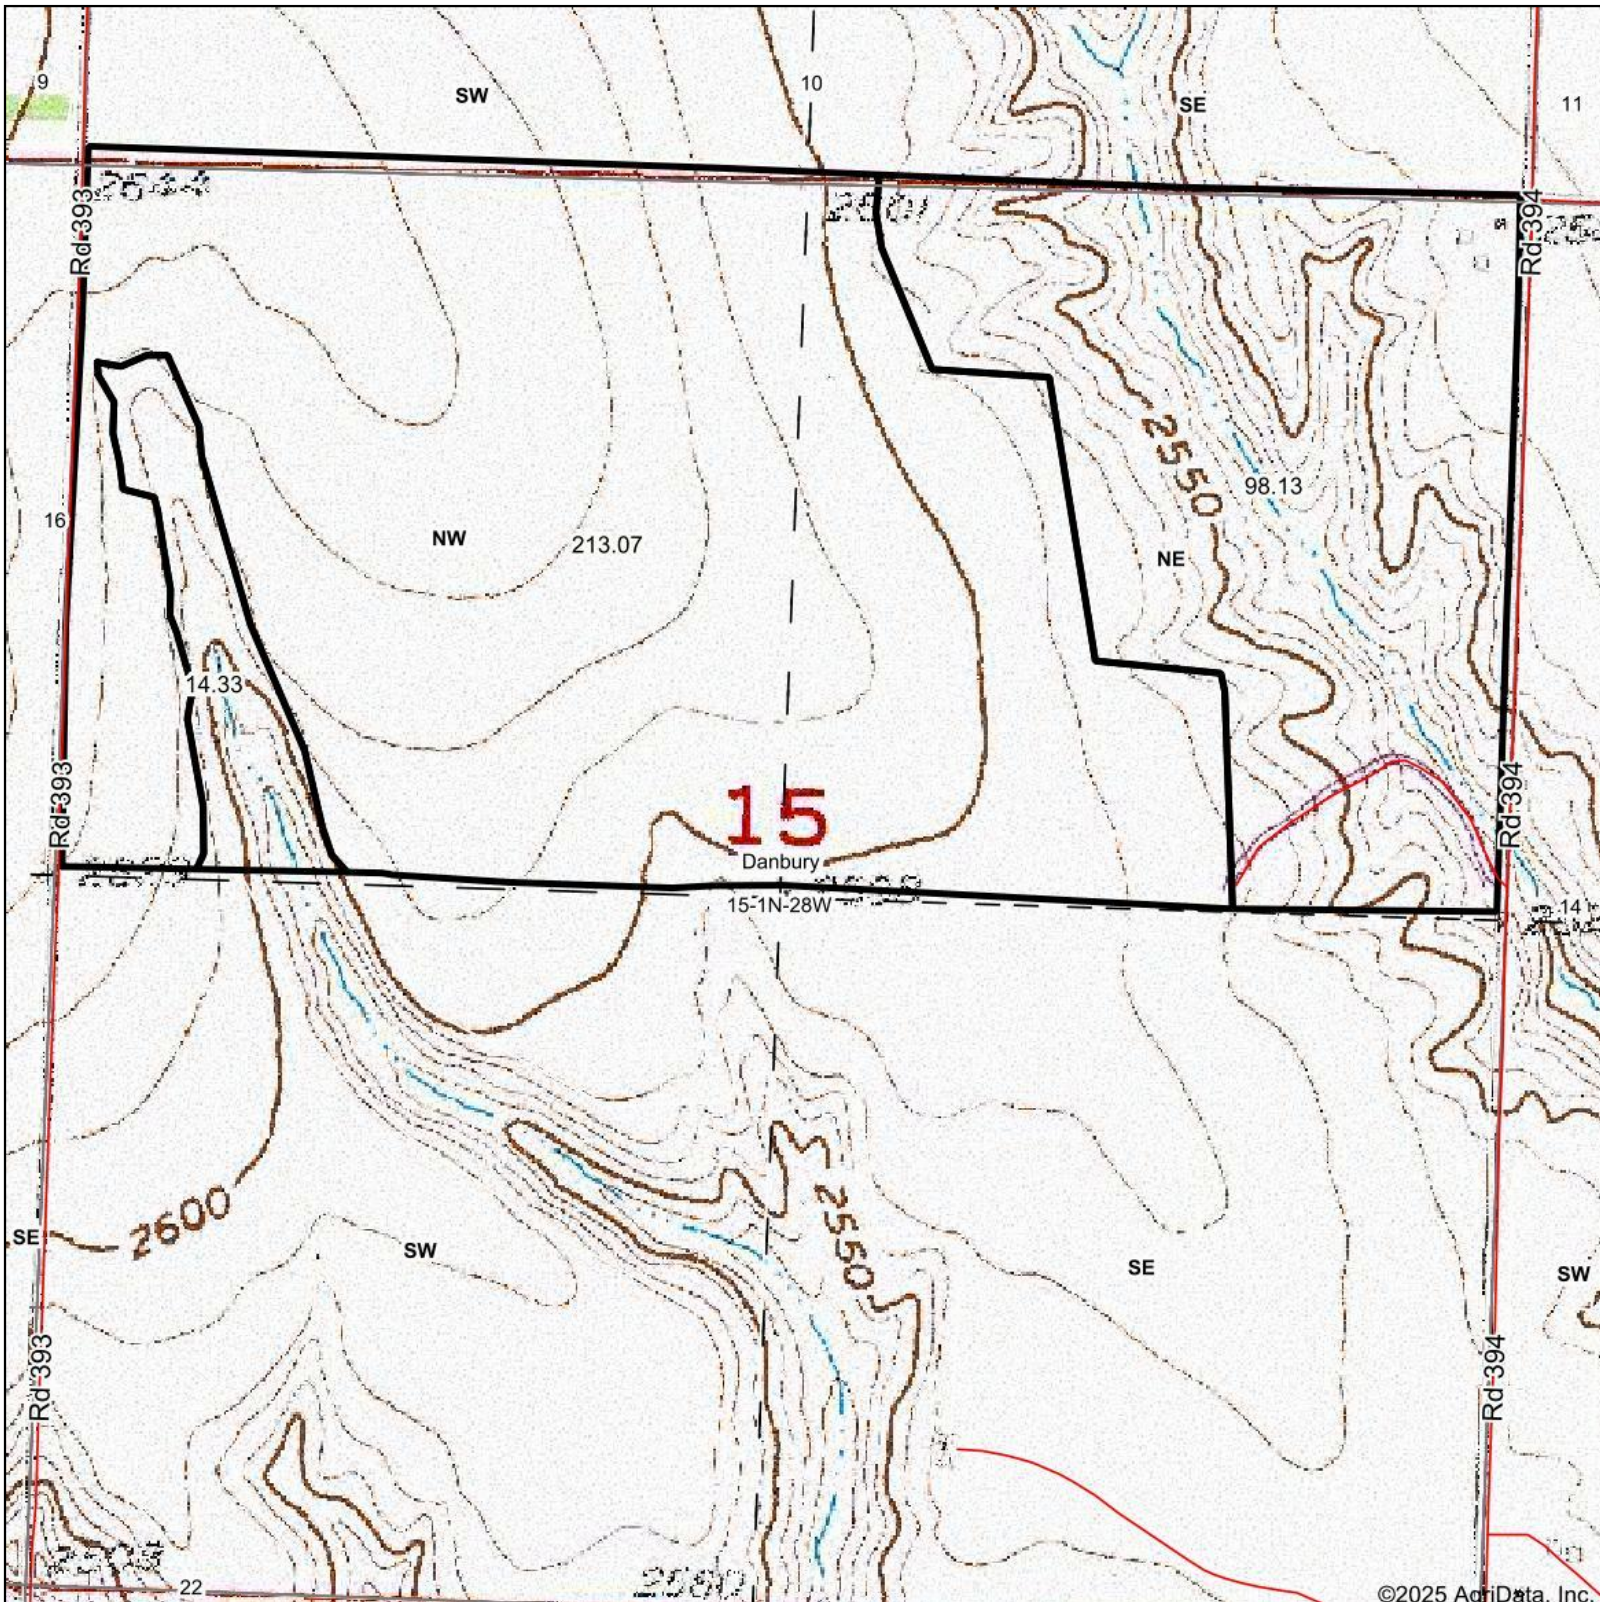

Topography Map

©2025 AgriData, Inc.

Heartland Partners
Realty & Auctioneers

Map Center: 40° 3' 15.43, -100° 28' 5.38

0ft 848ft 1695ft

15-1N-28W
Red Willow County
Nebraska

2/28/2025

Maps Provided By:
surety
CUSTOMIZED ONLINE MAPPING
© AgriData, Inc. 2023 www.AgriDataInc.com