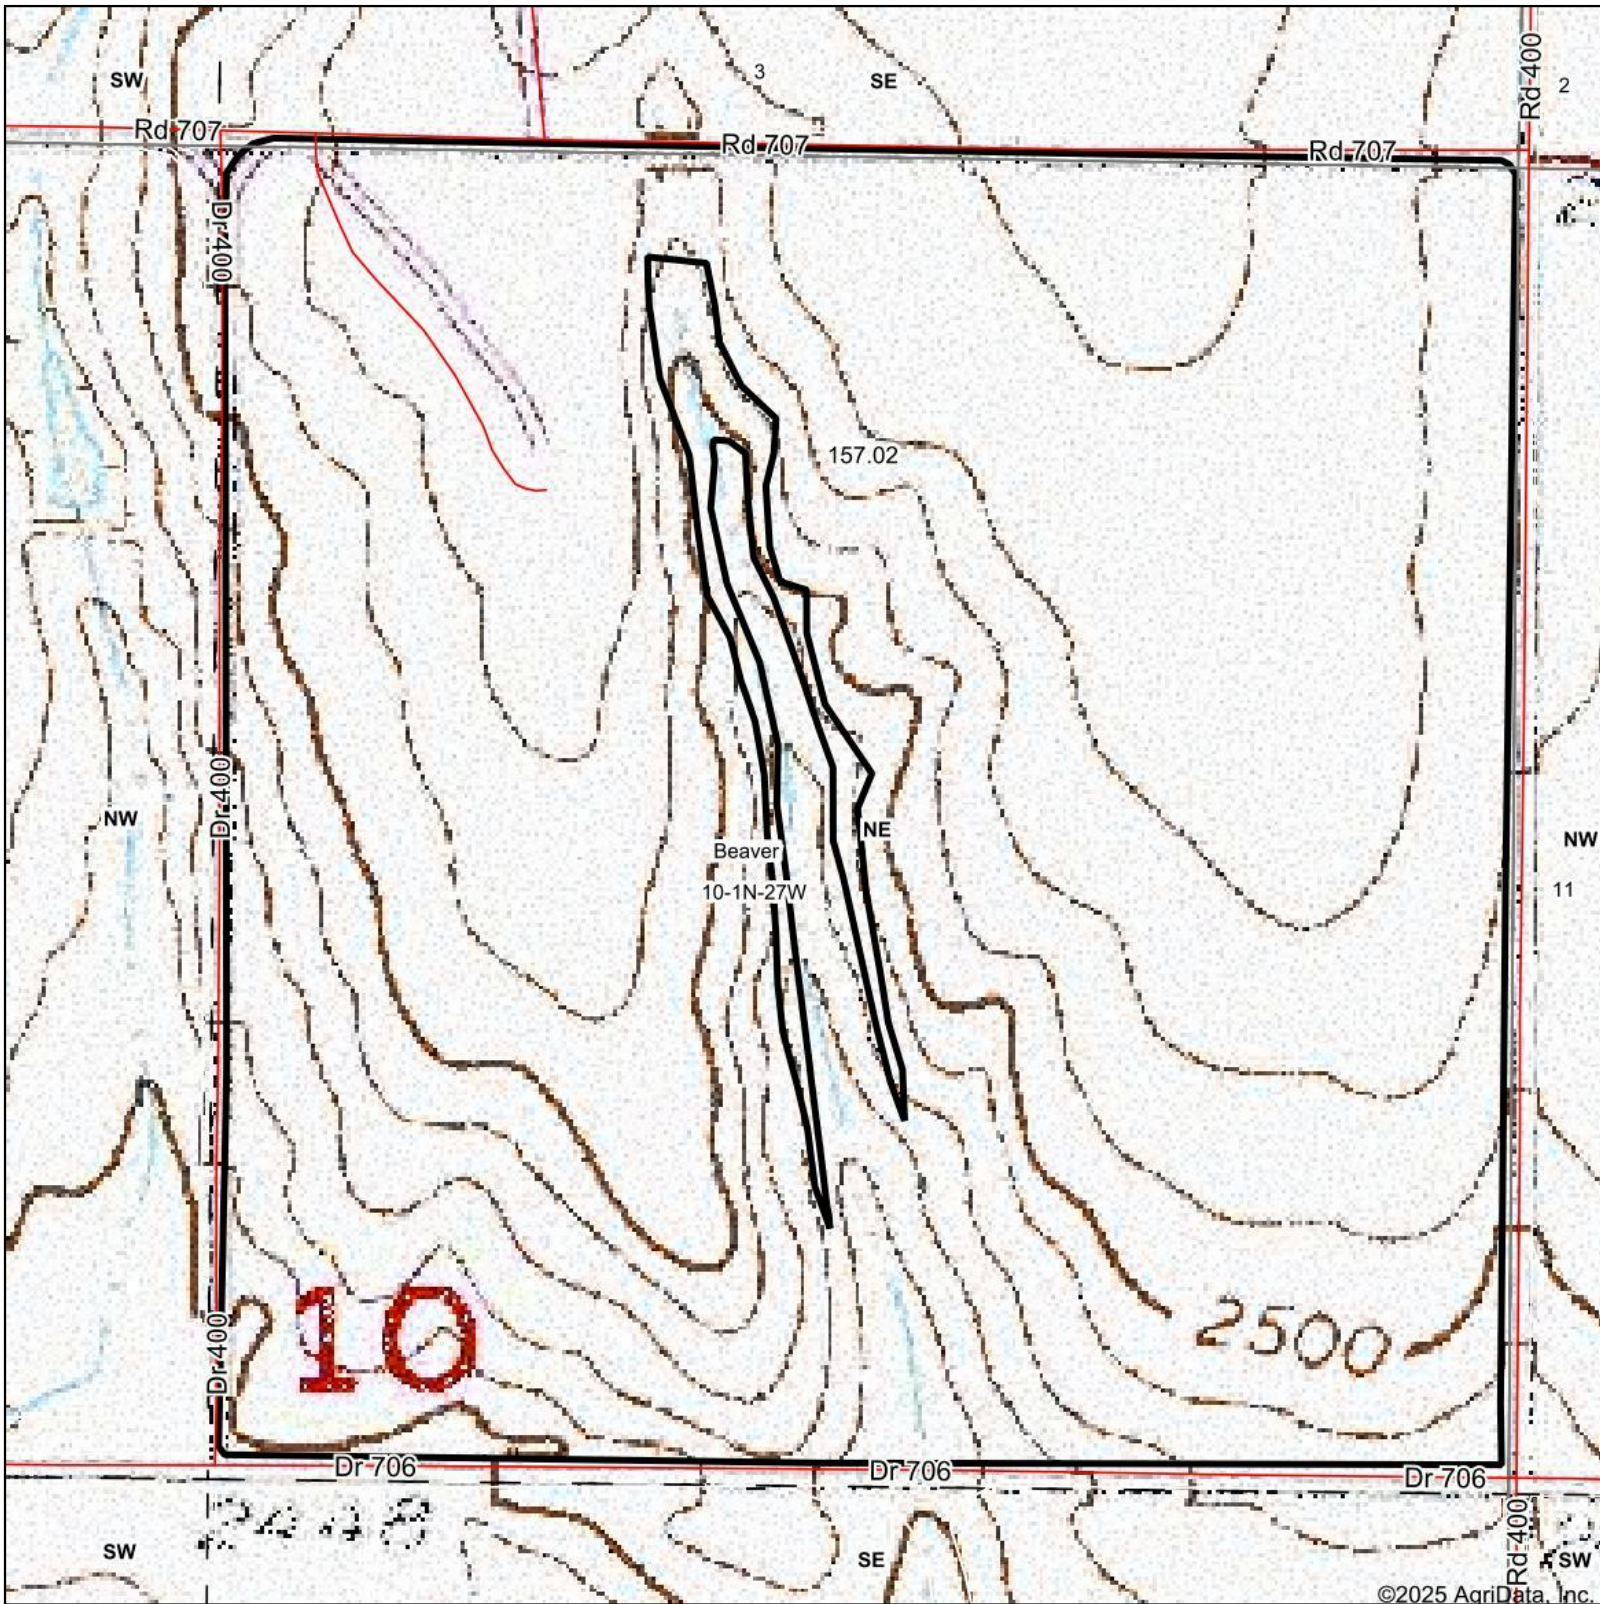

Topography Map

Heartland Partners
Realty & Auctioneers

Map Center: 40° 4' 8.18, -100° 20' 53.98

0ft 467ft 933ft

10-1N-27W
Red Willow County
Nebraska

2/28/2025

Maps Provided By:

© AgriData, Inc. 2023 www.AgriDataInc.com