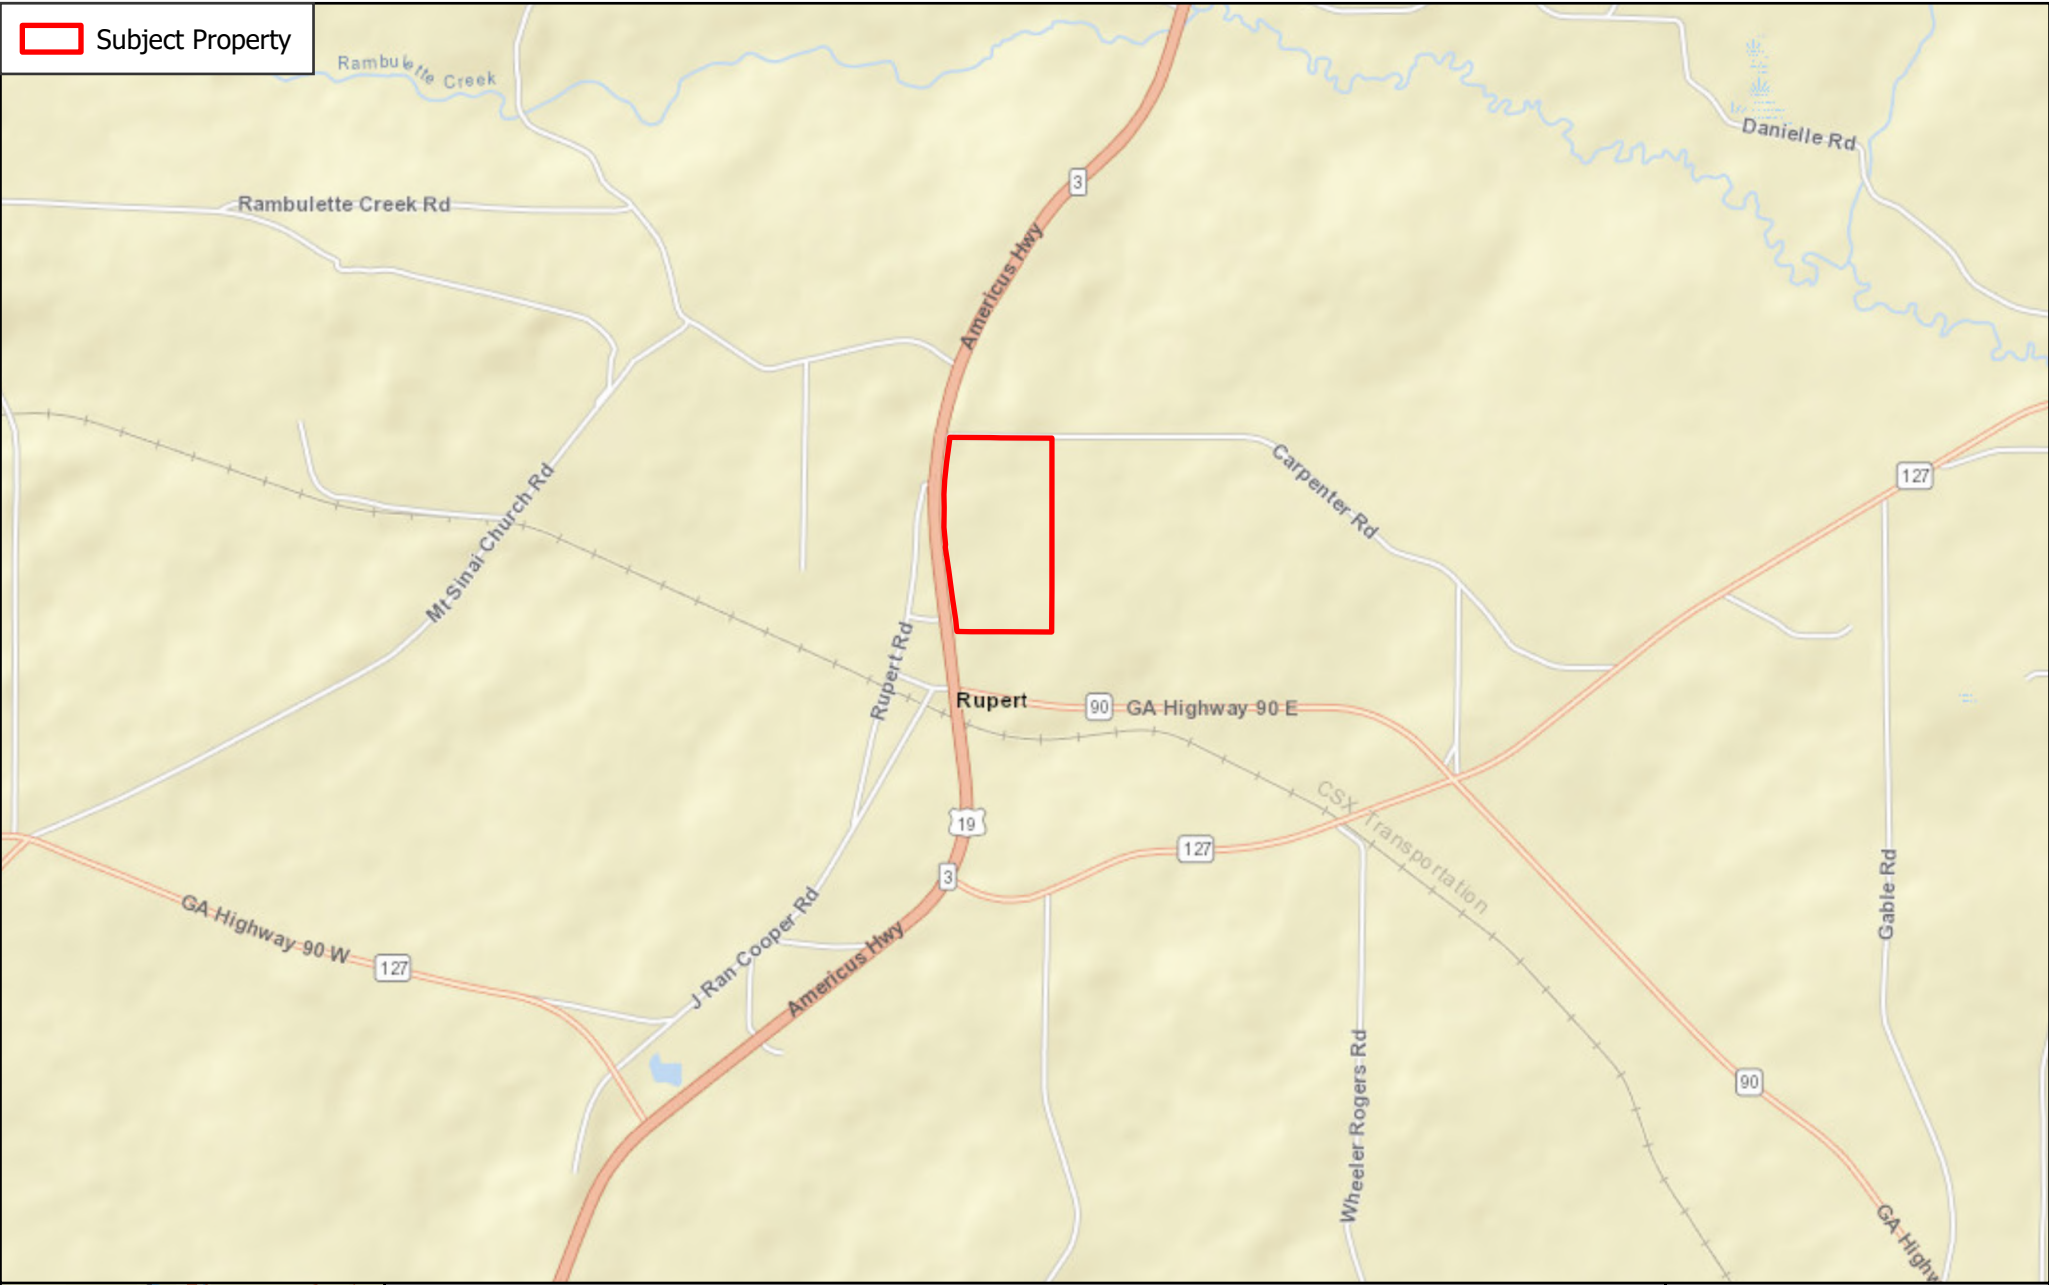

 Subject Property

Buck Creek Hill Plantation
Taylor County, GA 90 Acres +/-

JACK R FRANKHOUSER, ALC
REALTOR/FORESTER
912-678-5920
GHLAND.COM

2025

Coordinate System: WGS 1984 Web Mercator Auxiliary Sphere

Center: 84.2276°W 32.5598°N