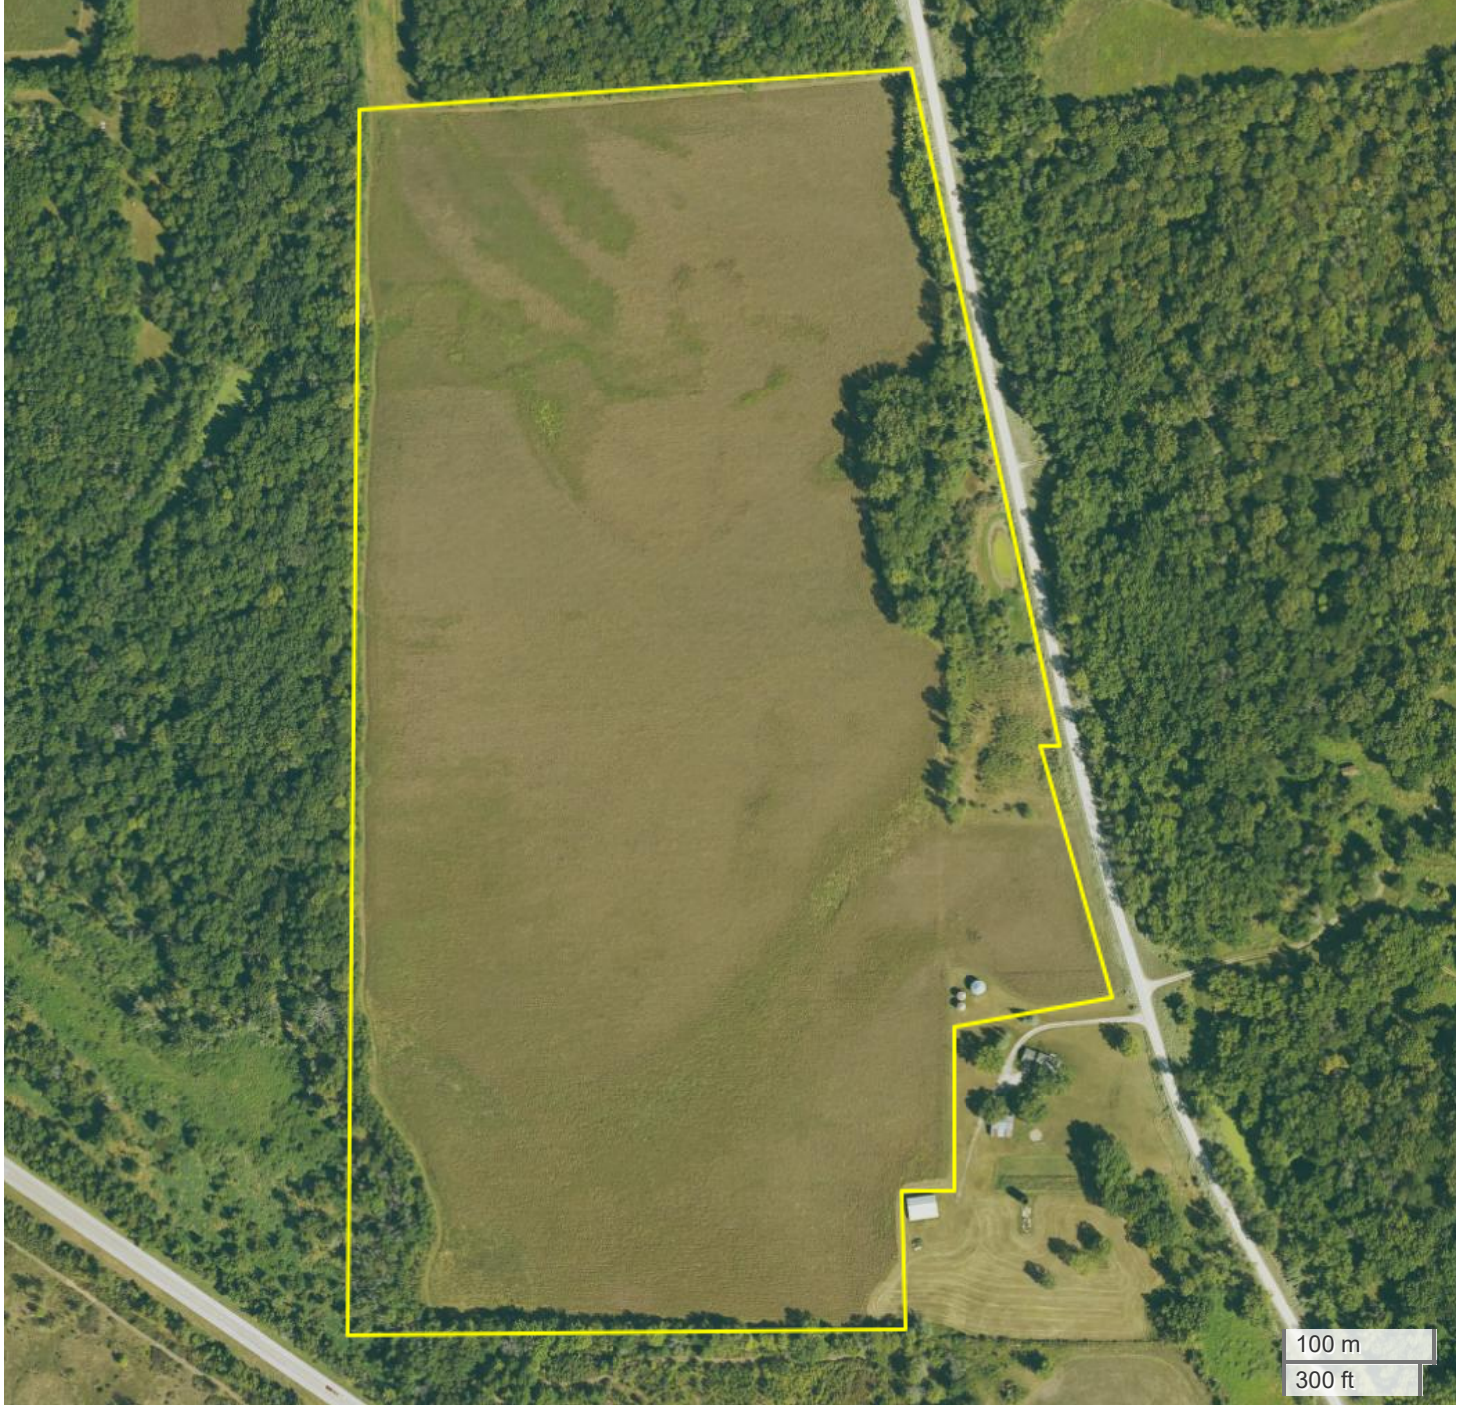

PATTY J. FRIDLEY ESTATE (82.50 AC TOTAL, 0 AC TILLABLE)

# AERIAL MAP

Center: 41.469746, -91.221273

17-77N-3W

Pike Township

Muscatine County, IA

FarmWorth, LLC makes no representations or warranties, express or implied, as to the accuracy of any information, data, numerical values, boundaries, or any other information generated through the use of FarmWorth.com. User is solely responsible for independently investigating and determining all information provided through FarmWorth.com prior to use and waives any and all claims against FarmWorth, LLC for any inaccuracies or inconsistencies in the information and/or data.