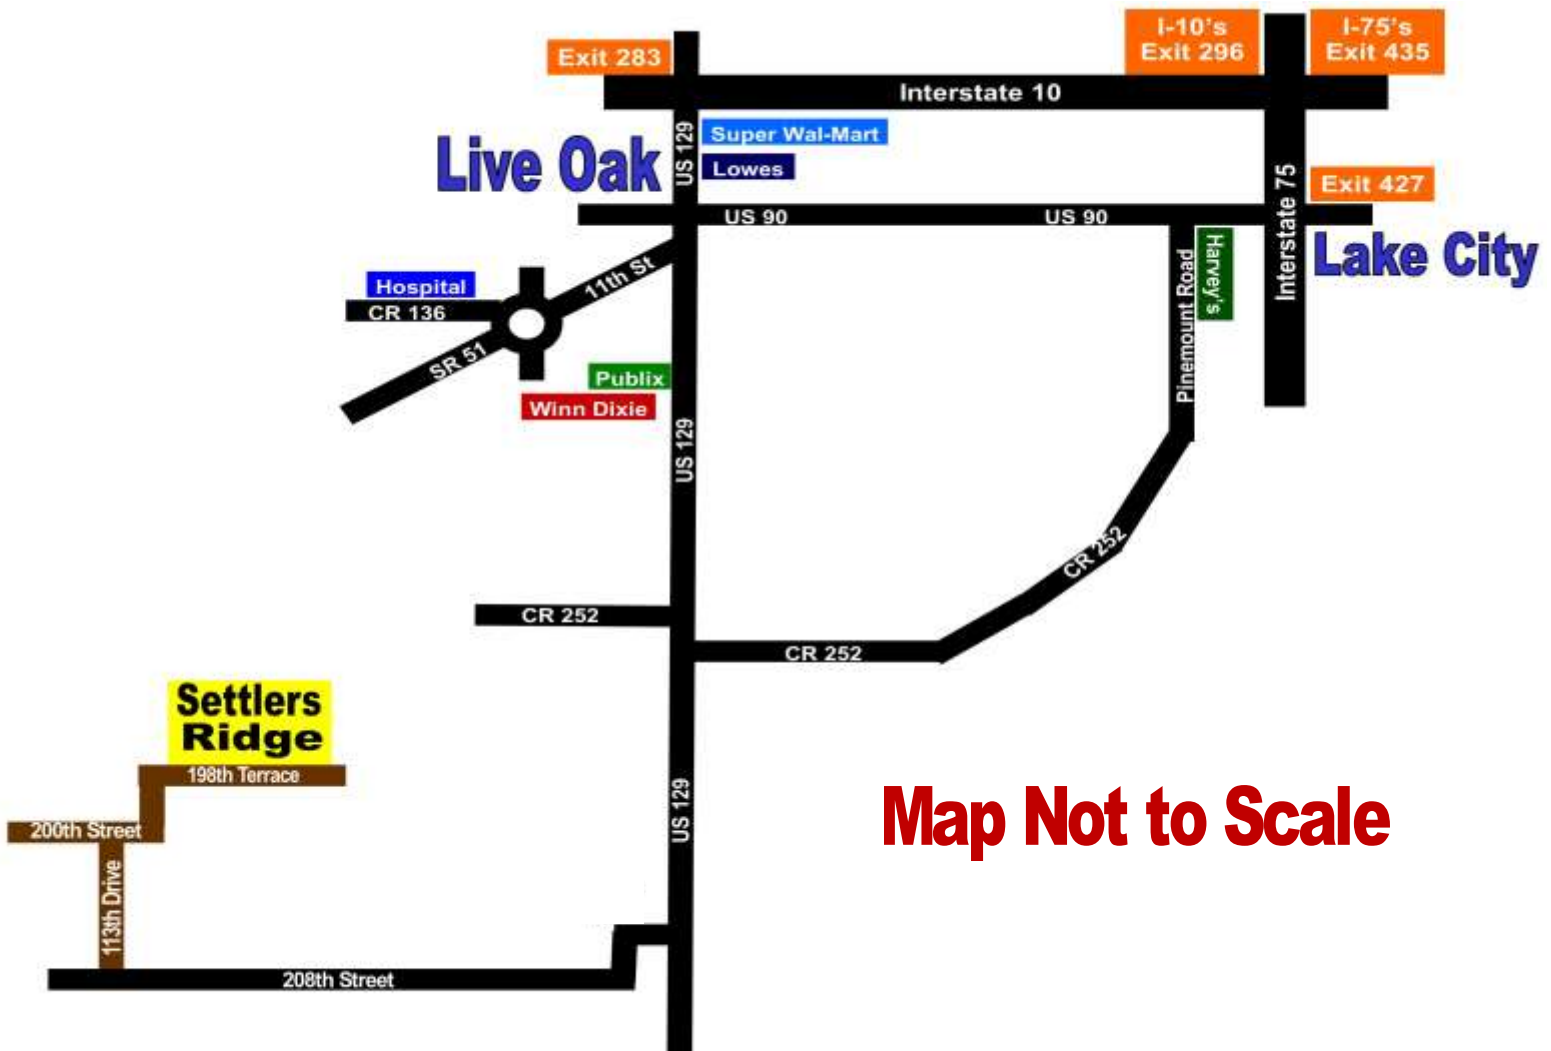

Settler's Ridge Directions

Map Not to Scale

Directions to Settlers Ridge

1. Take Interstate 10 to Exit 283 (US 129)
2. Take US 129 South to US 90 in downtown Live Oak. Go 16.3 miles south of US 90 on US 129 to 97th Drive on your RIGHT.
3. Turn RIGHT 208th Street. Continue 2.5 miles on 208th Street to 113th Drive on your RIGHT.
4. Turn RIGHT onto 113th Drive and go 1 mile to 200th Street.
5. Turn RIGHT onto 200th Street which becomes 198th Terrace and go 2 miles to 105th Drive on your LEFT.
6. Estate 17D is located on the corner of 198th Terrace and 105th Drive on your LEFT.

Address of a home on Estate 18D for GPS : 19841 105th Drive, O'Brien, FL 32071