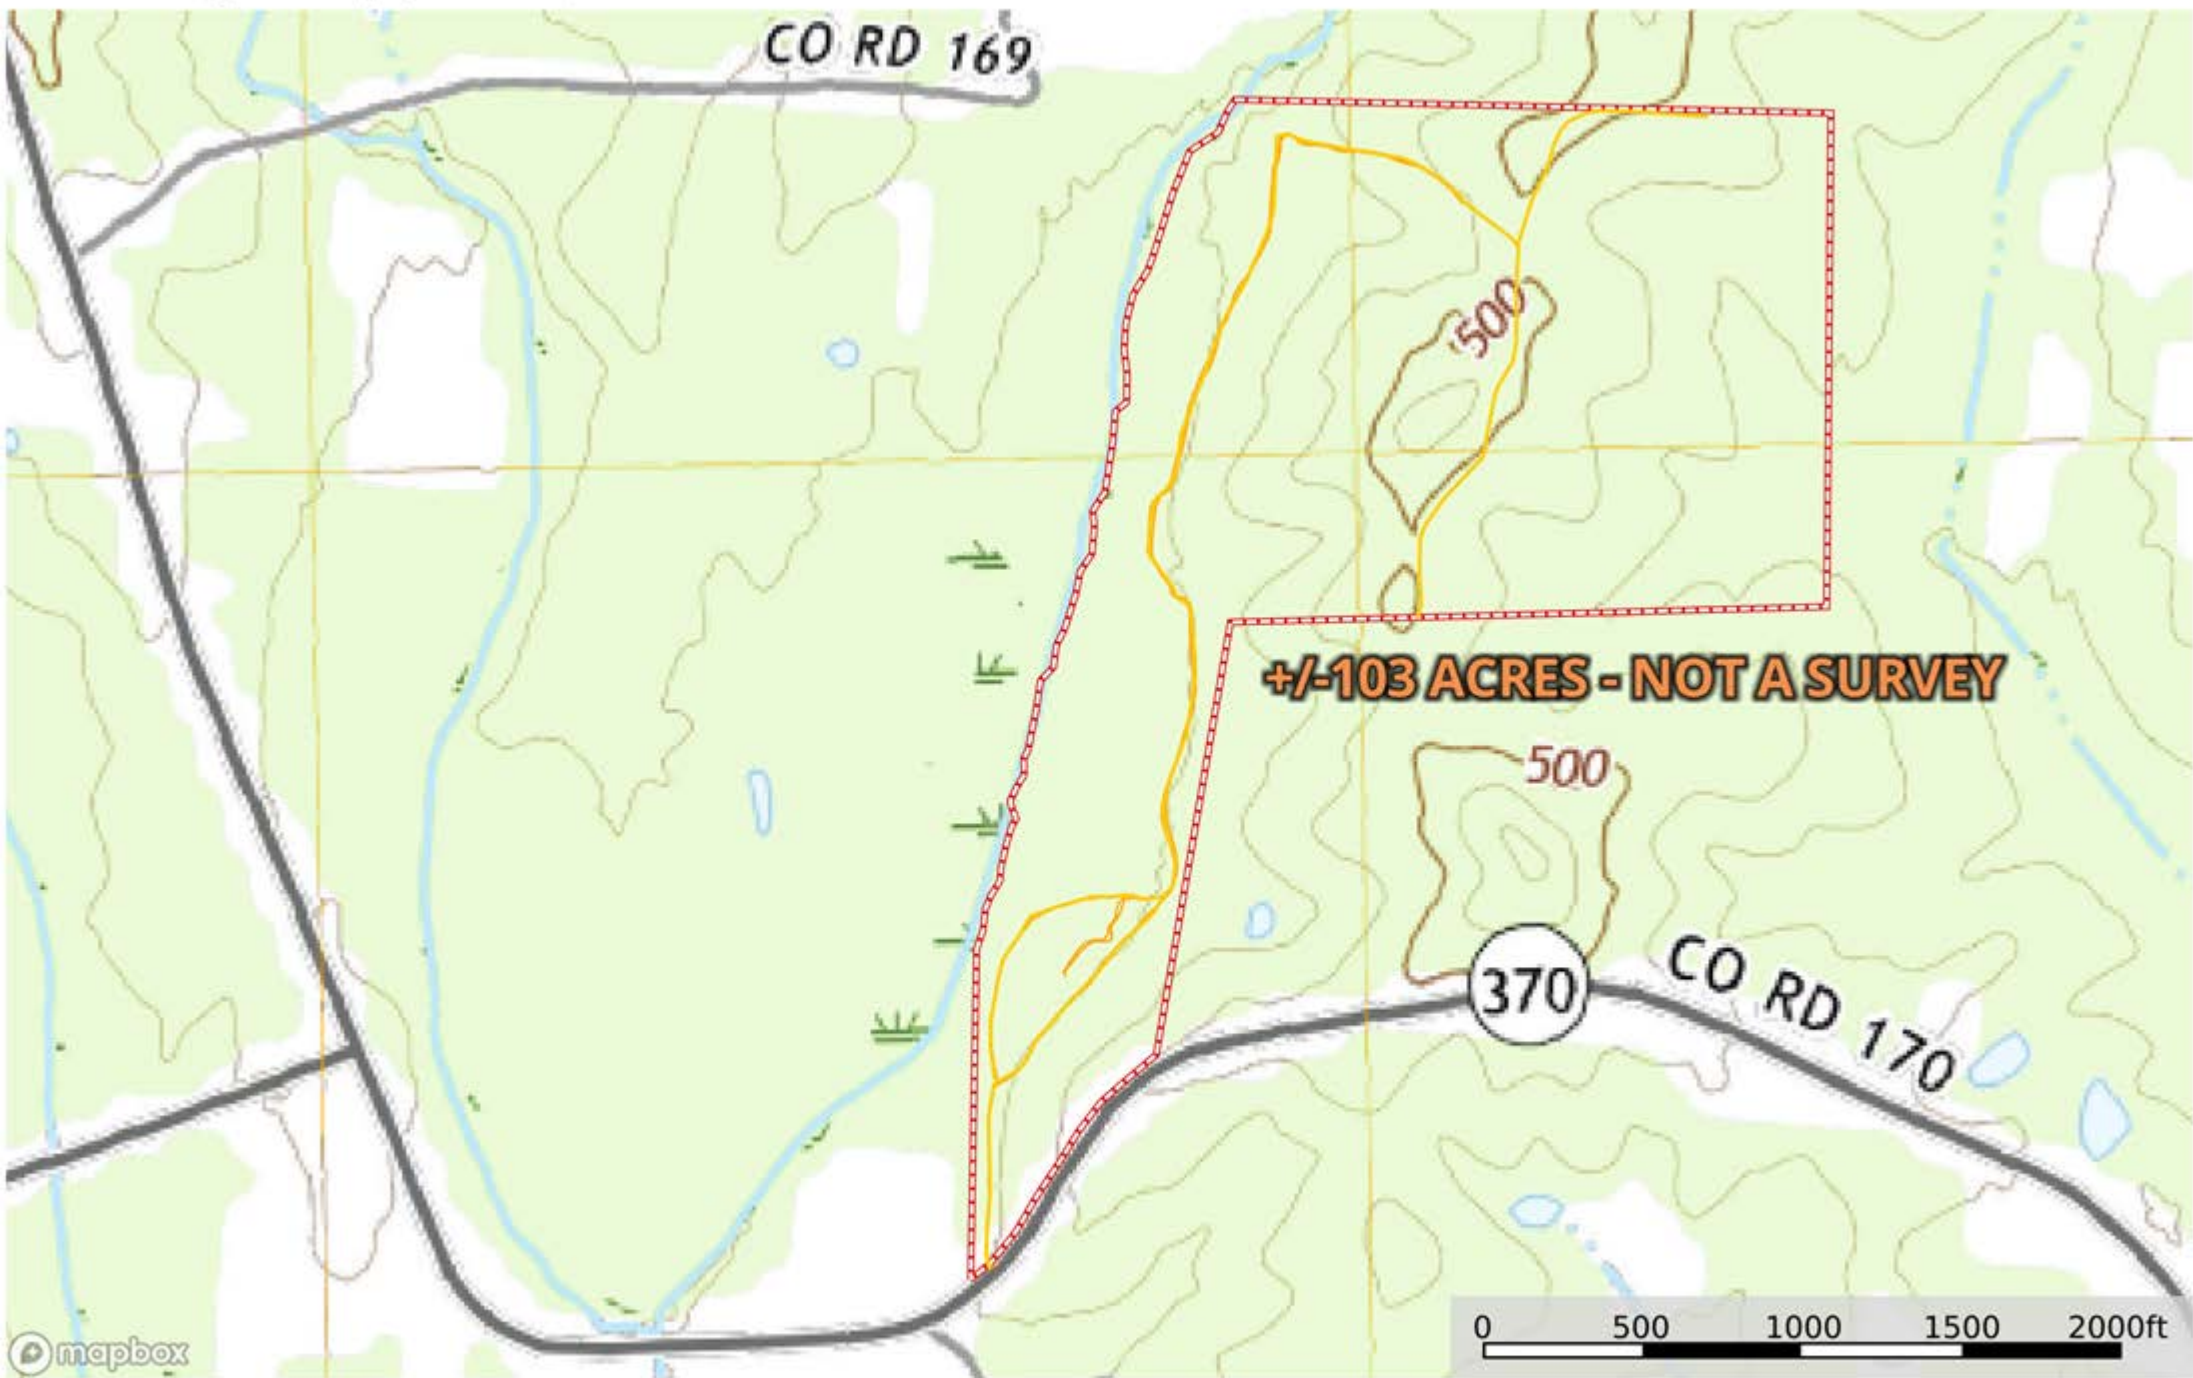

BMC02 Southwest 103

Union County, Mississippi, 103 AC +/-

- Primary Road
- Track
- Boundary
- 100 Year Floodplain
- 500 Year Floodplain
- Floodway
- Special
- Unmapped/ Not Included

BMC02 Southwest 103
Union County, Mississippi, 103 AC +/-

+/-103 ACRES - NOT A SURVEY

- Primary Road
- Track
- Boundary
- 100 Year Floodplain
- 500 Year Floodplain
- Floodway
- Special
- Unmapped/ Not Included

BMC02 Southwest 103
Union County, Mississippi, 103 AC +/-

+/-103 ACRES - NOT A SURVEY

- Primary Road
- Track
- Boundary
- 100 Year Floodplain
- 500 Year Floodplain
- Floodway
- Special
- Unmapped/Not Included