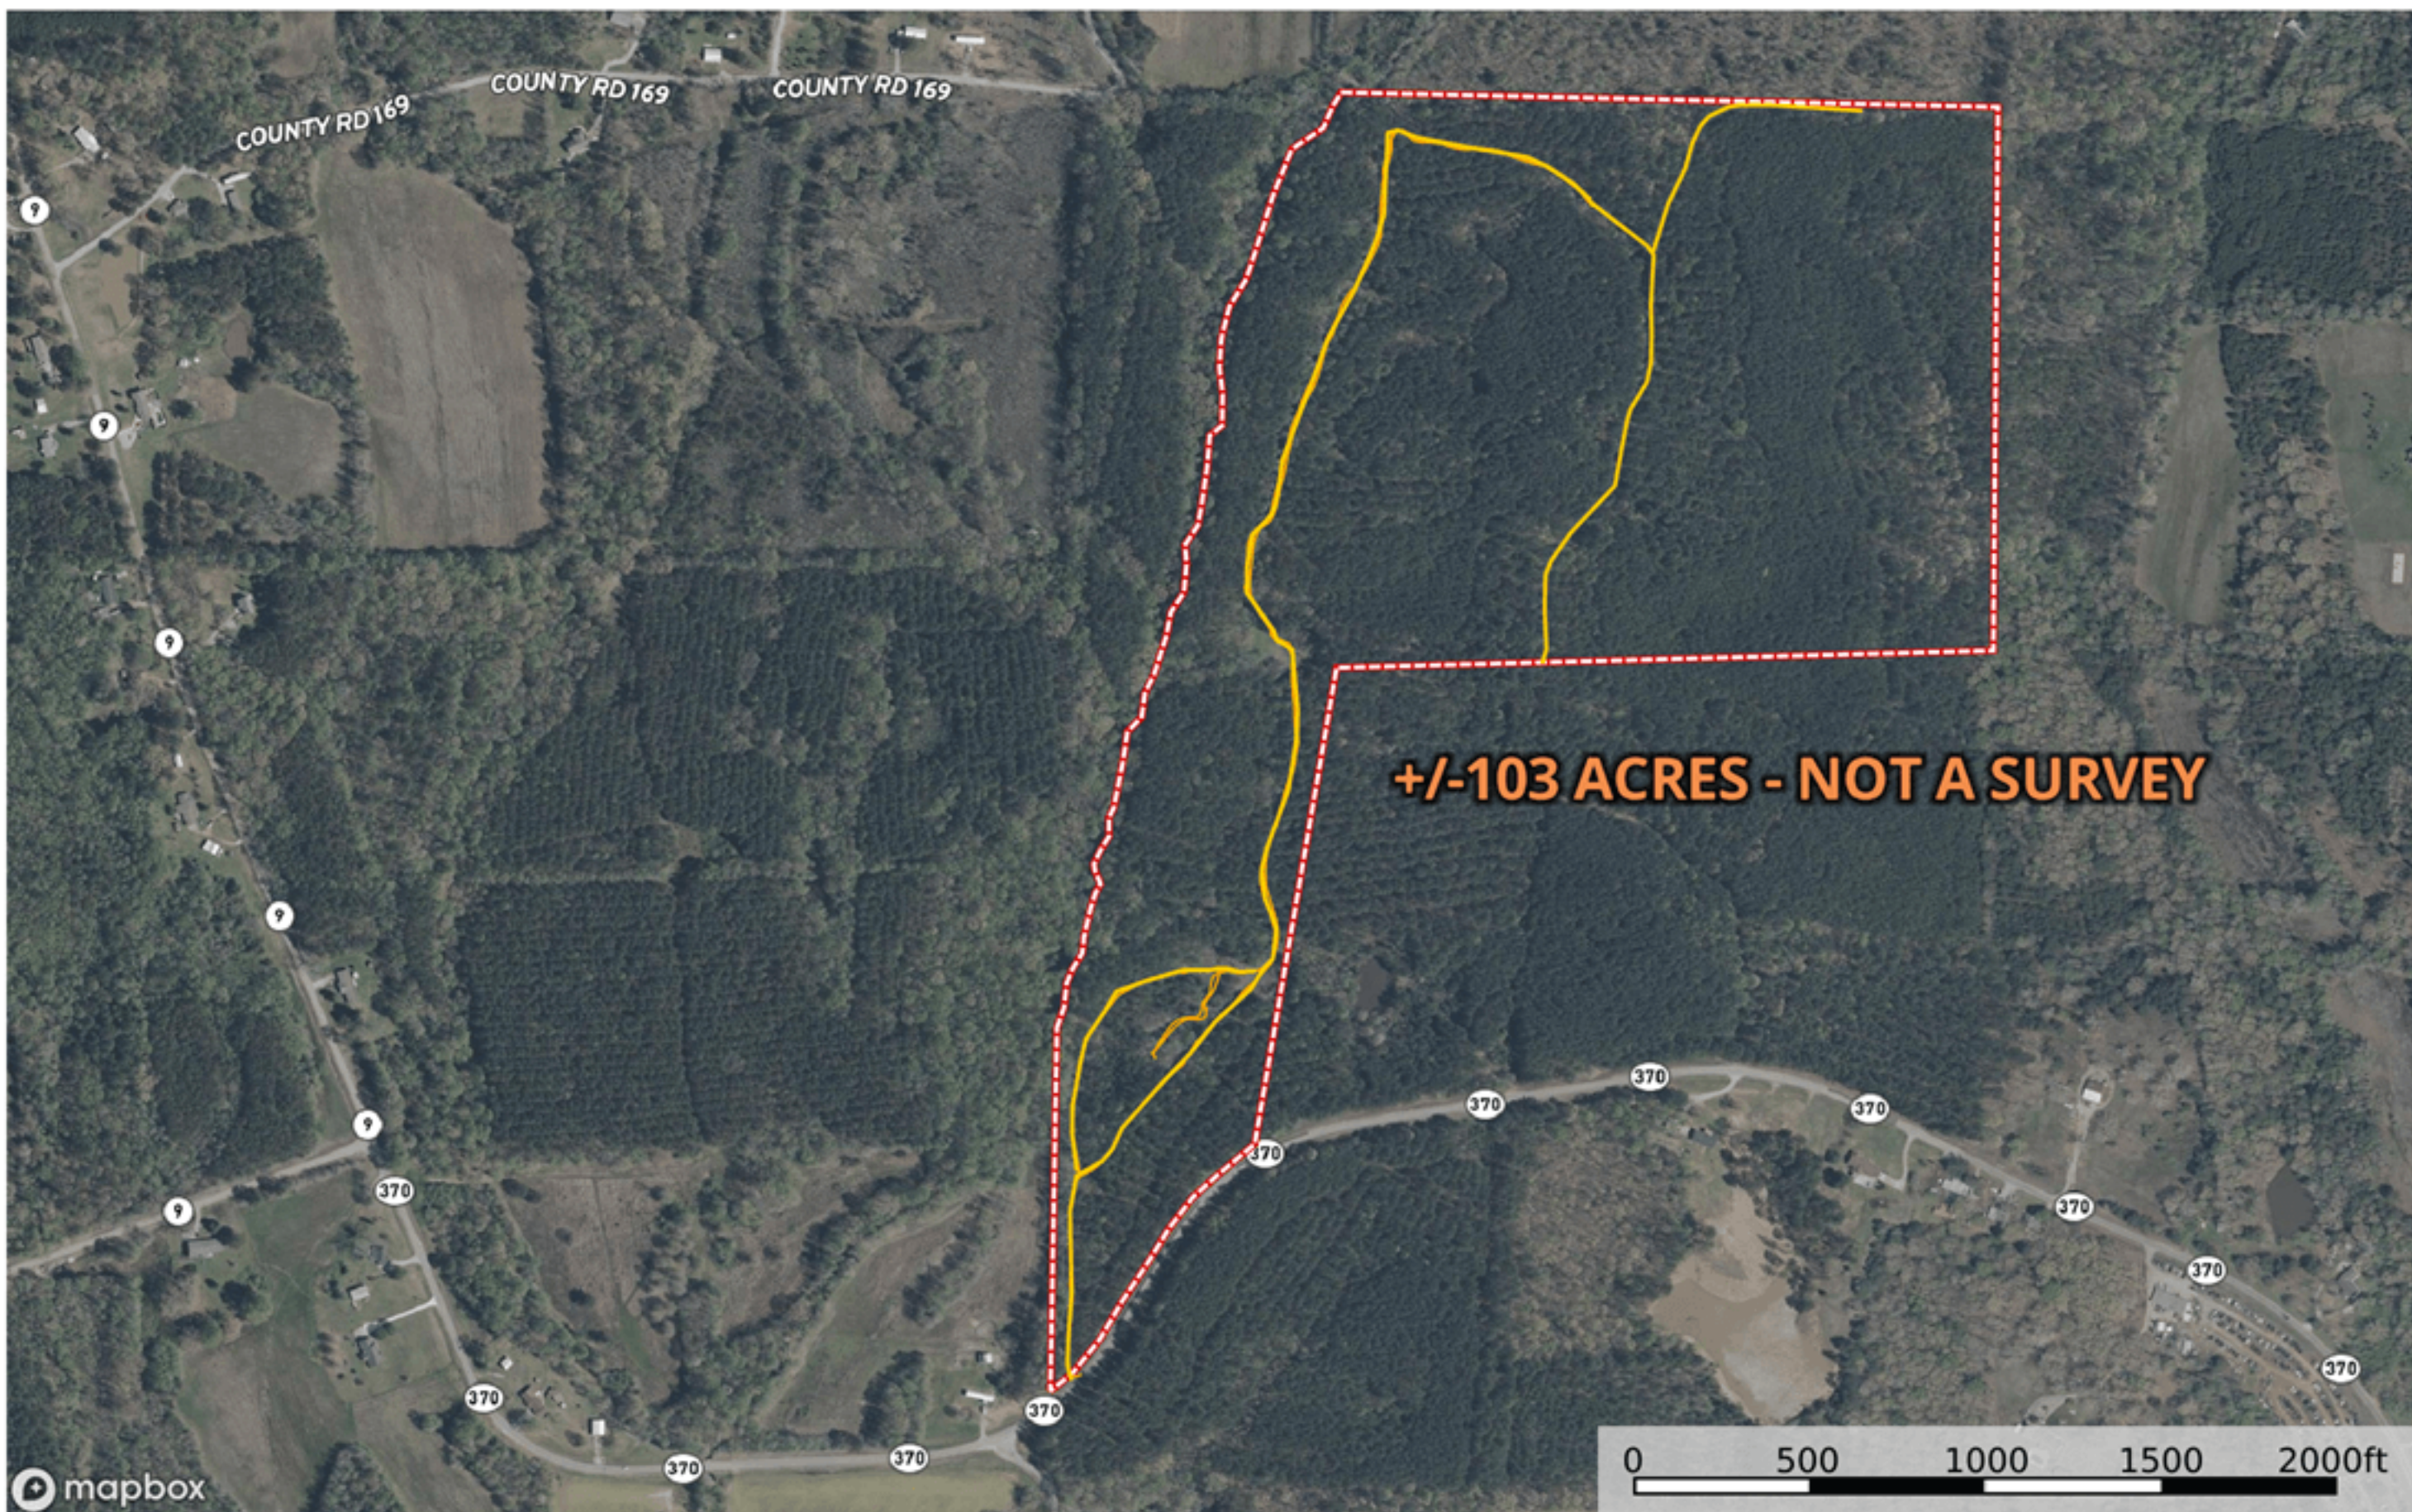

BMC02 Southwest 103

Union County, Mississippi, 103 AC +/-

- Primary Road
- Track
- Boundary
- 100 Year Floodplain
- 500 Year Floodplain
- Floodway
- Special
- Unmapped/ Not Included

BMC02 Southwest 103
Union County, Mississippi, 103 AC +/-

+/-103 ACRES - NOT A SURVEY

- Primary Road
- Track
- Boundary
- 100 Year Floodplain
- 500 Year Floodplain
- Floodway
- Special
- Unmapped/ Not Included

BMC02 Southwest 103
Union County, Mississippi, 103 AC +/-

+/-103 ACRES - NOT A SURVEY

- Primary Road
- Track
- Boundary
- 100 Year Floodplain
- 500 Year Floodplain
- Floodway
- Special
- Unmapped/Not Included