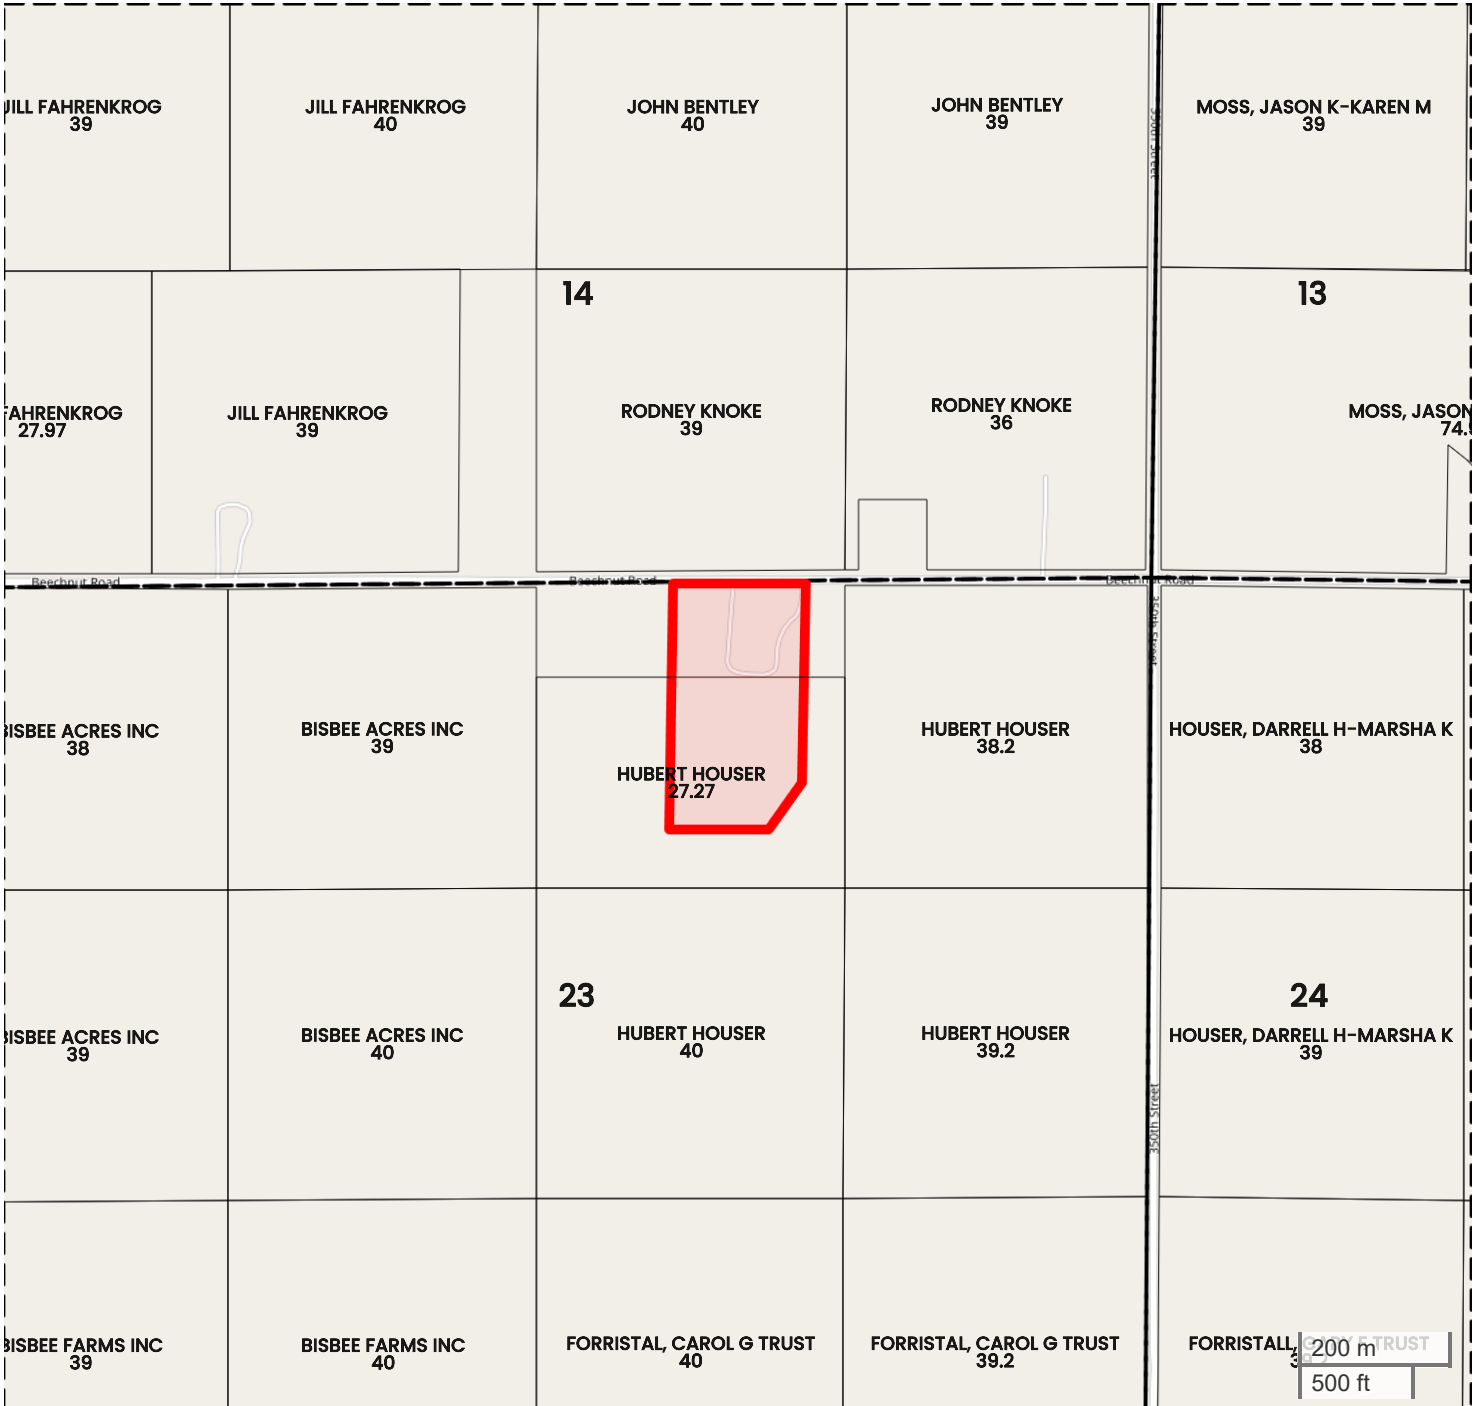

HOUSER (13.21 AC TOTAL, 0 AC TILLABLE)

PLAT MAP

Center: 41.202158, -95.524707

23-74N-41W

Silver Creek Township Pottawattamie County, IA

FarmWorth, LLC makes no representations or warranties, express or implied, as to the accuracy of any information, data, numerical values, boundaries, or any other information generated through the use of FarmWorth.com. User is solely responsible for independently investigating and determining all information provided through FarmWorth.com prior to use and waives any and all claims against FarmWorth, LLC for any inaccuracies or inconsistencies in the information and/or data.