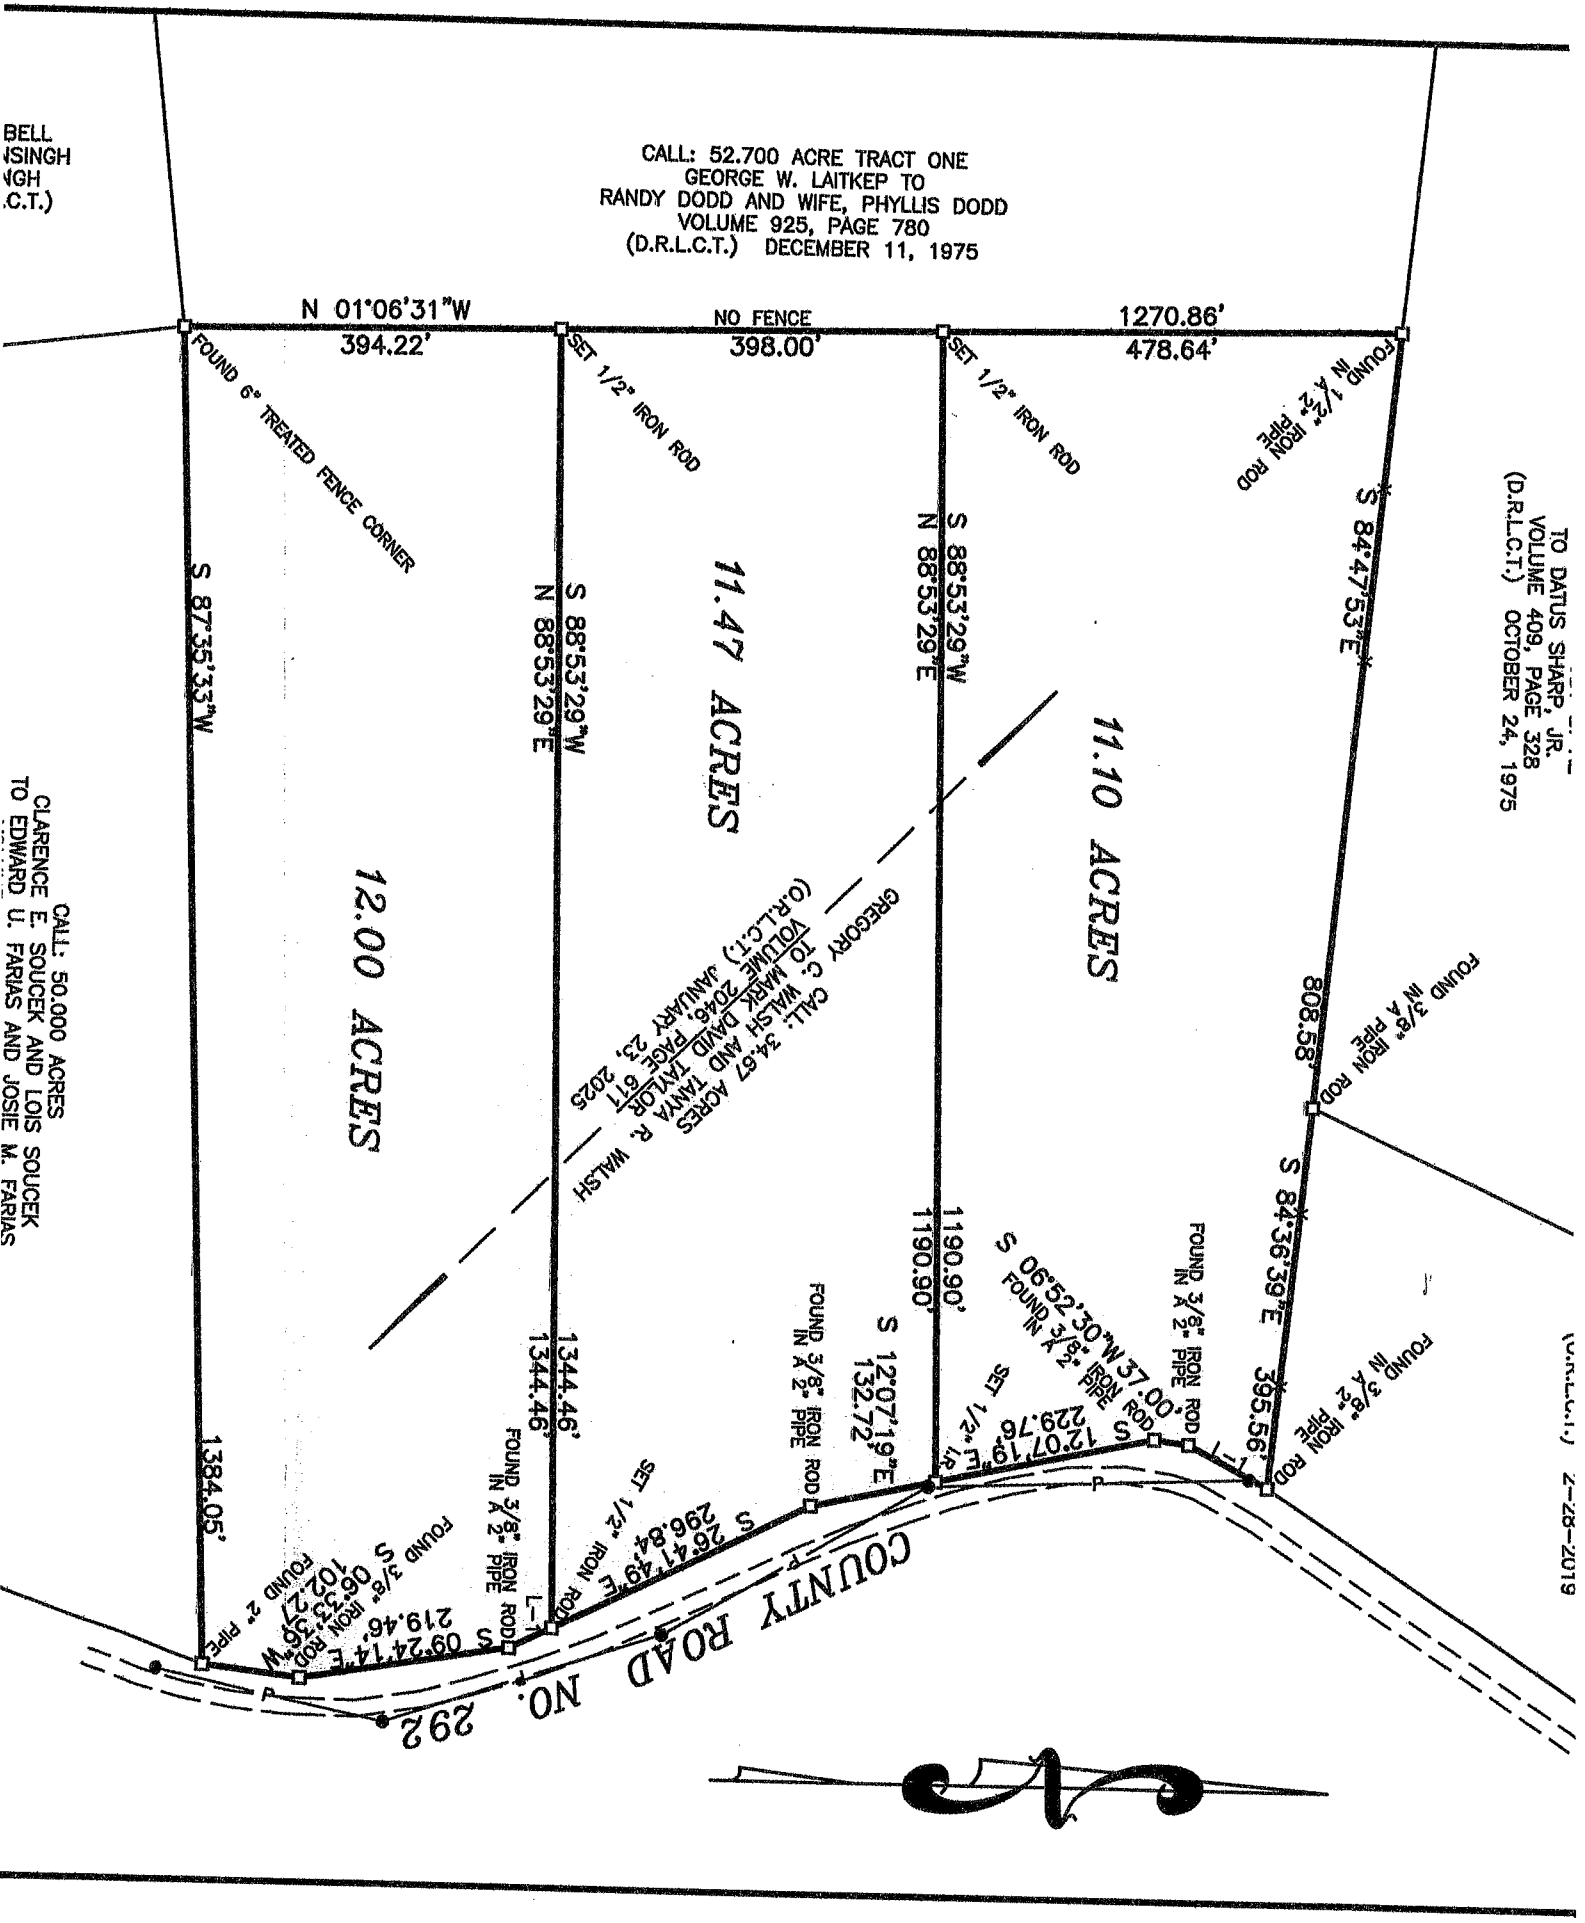

BELL
SINGH
VGH
(C.T.)

CALL: 52.700 ACRE TRACT ONE
GEORGE W. LAITKEP TO
RANDY DODD AND WIFE, PHYLLIS DODD
VOLUME 925, PAGE 780
(D.R.L.C.T.) DECEMBER 11, 1975

TO DATUS SHARP, JR.
VOLUME 409, PAGE 328
(D.R.L.C.T.) OCTOBER 24, 1975

CALL: 50.000 ACRES
CLARENCE E. SOUCEK AND LOIS SOUCEK
TO EDWARD U. FARIAS AND JOSIE M. FARIAS

(continued) 2-28-2019