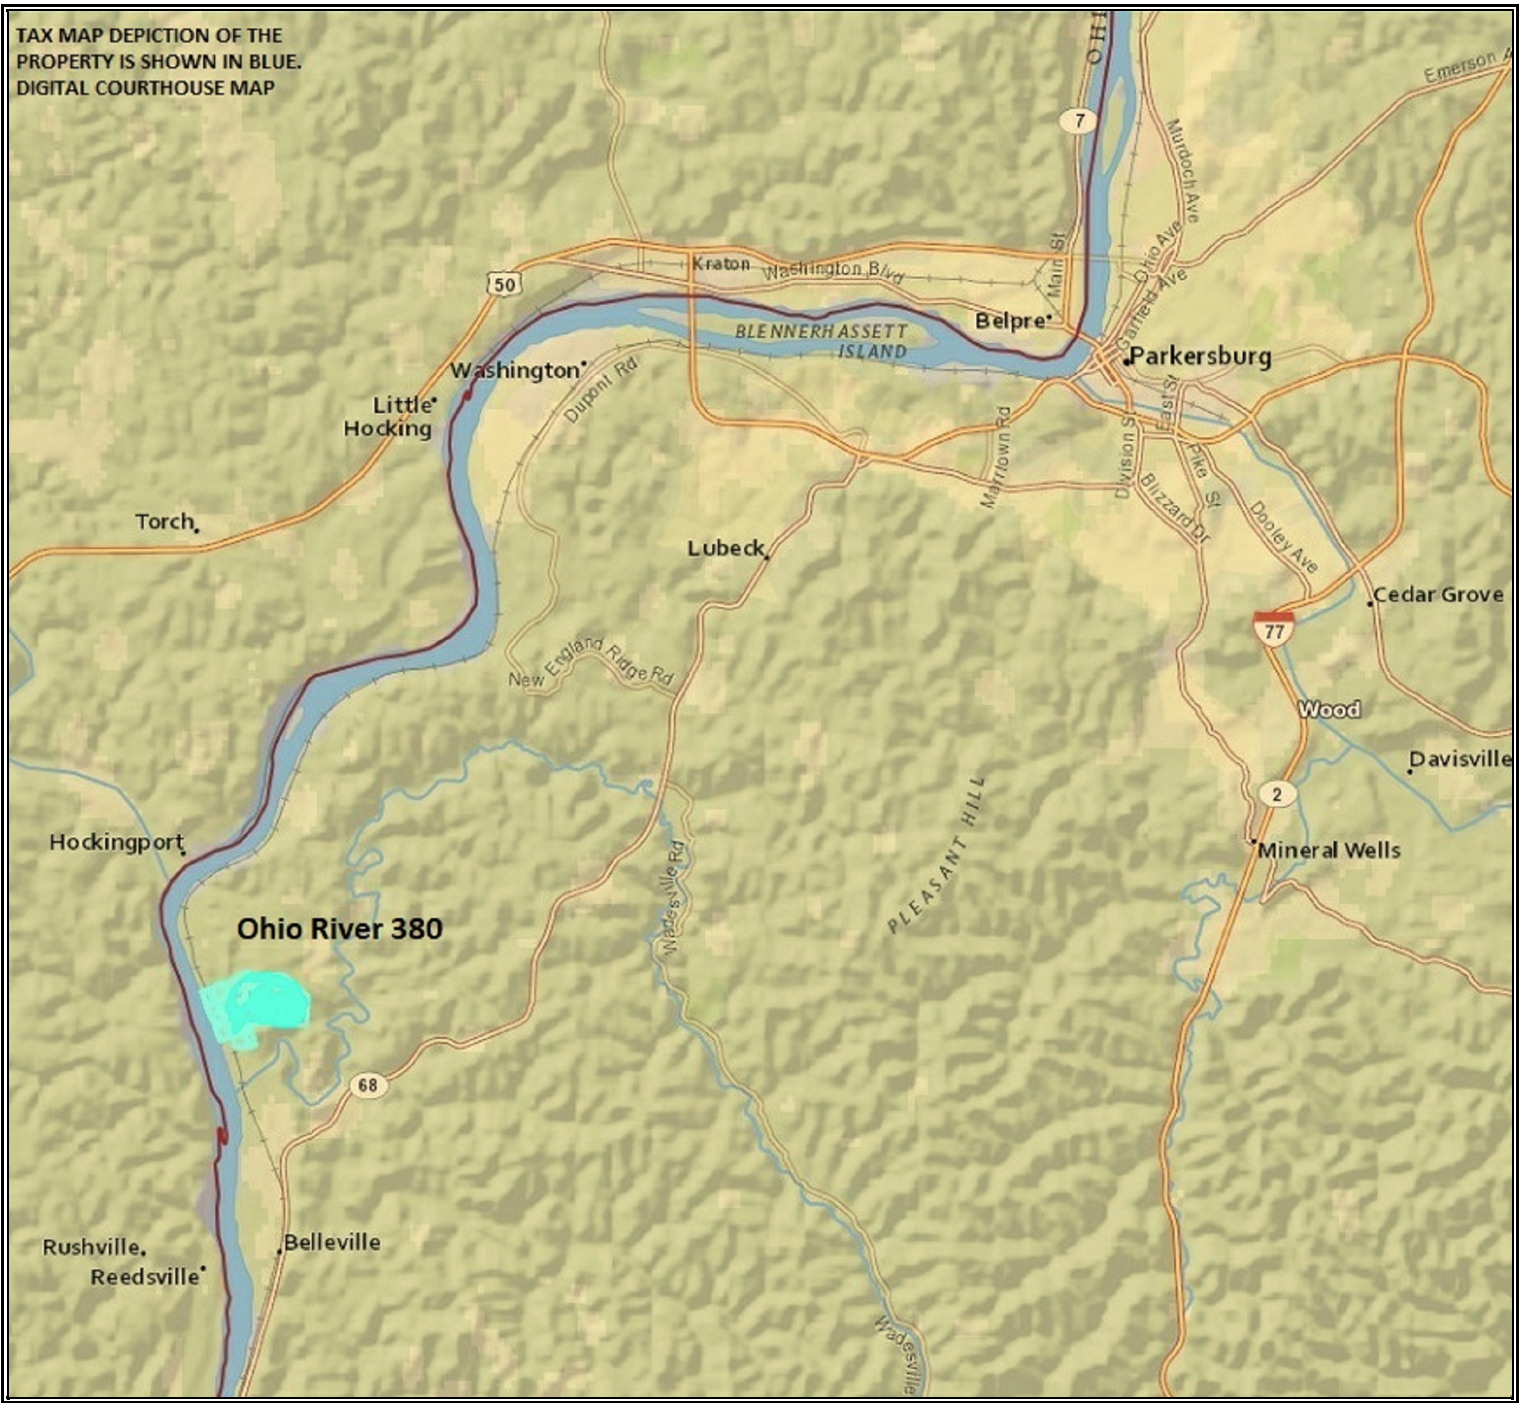

TAX MAP DEPICTION OF THE
PROPERTY IS SHOWN IN BLUE.
DIGITAL COURTHOUSE MAP

Ohio River 380

FOXFIRE
REALTY

**Wood County,
West Virginia**

**Google Coordinates
LAT 39.159330 (N)
LON -81.739598 (W)**

GENERAL LOCATION MAP

Please Note: This map is for general location purposes. Consult a licensed land surveyor for actual boundary location and acreage.

info@foxfirenation.com
www.foxfirenation.com
1029 Washington St. East
Lewisburg, WV 24901