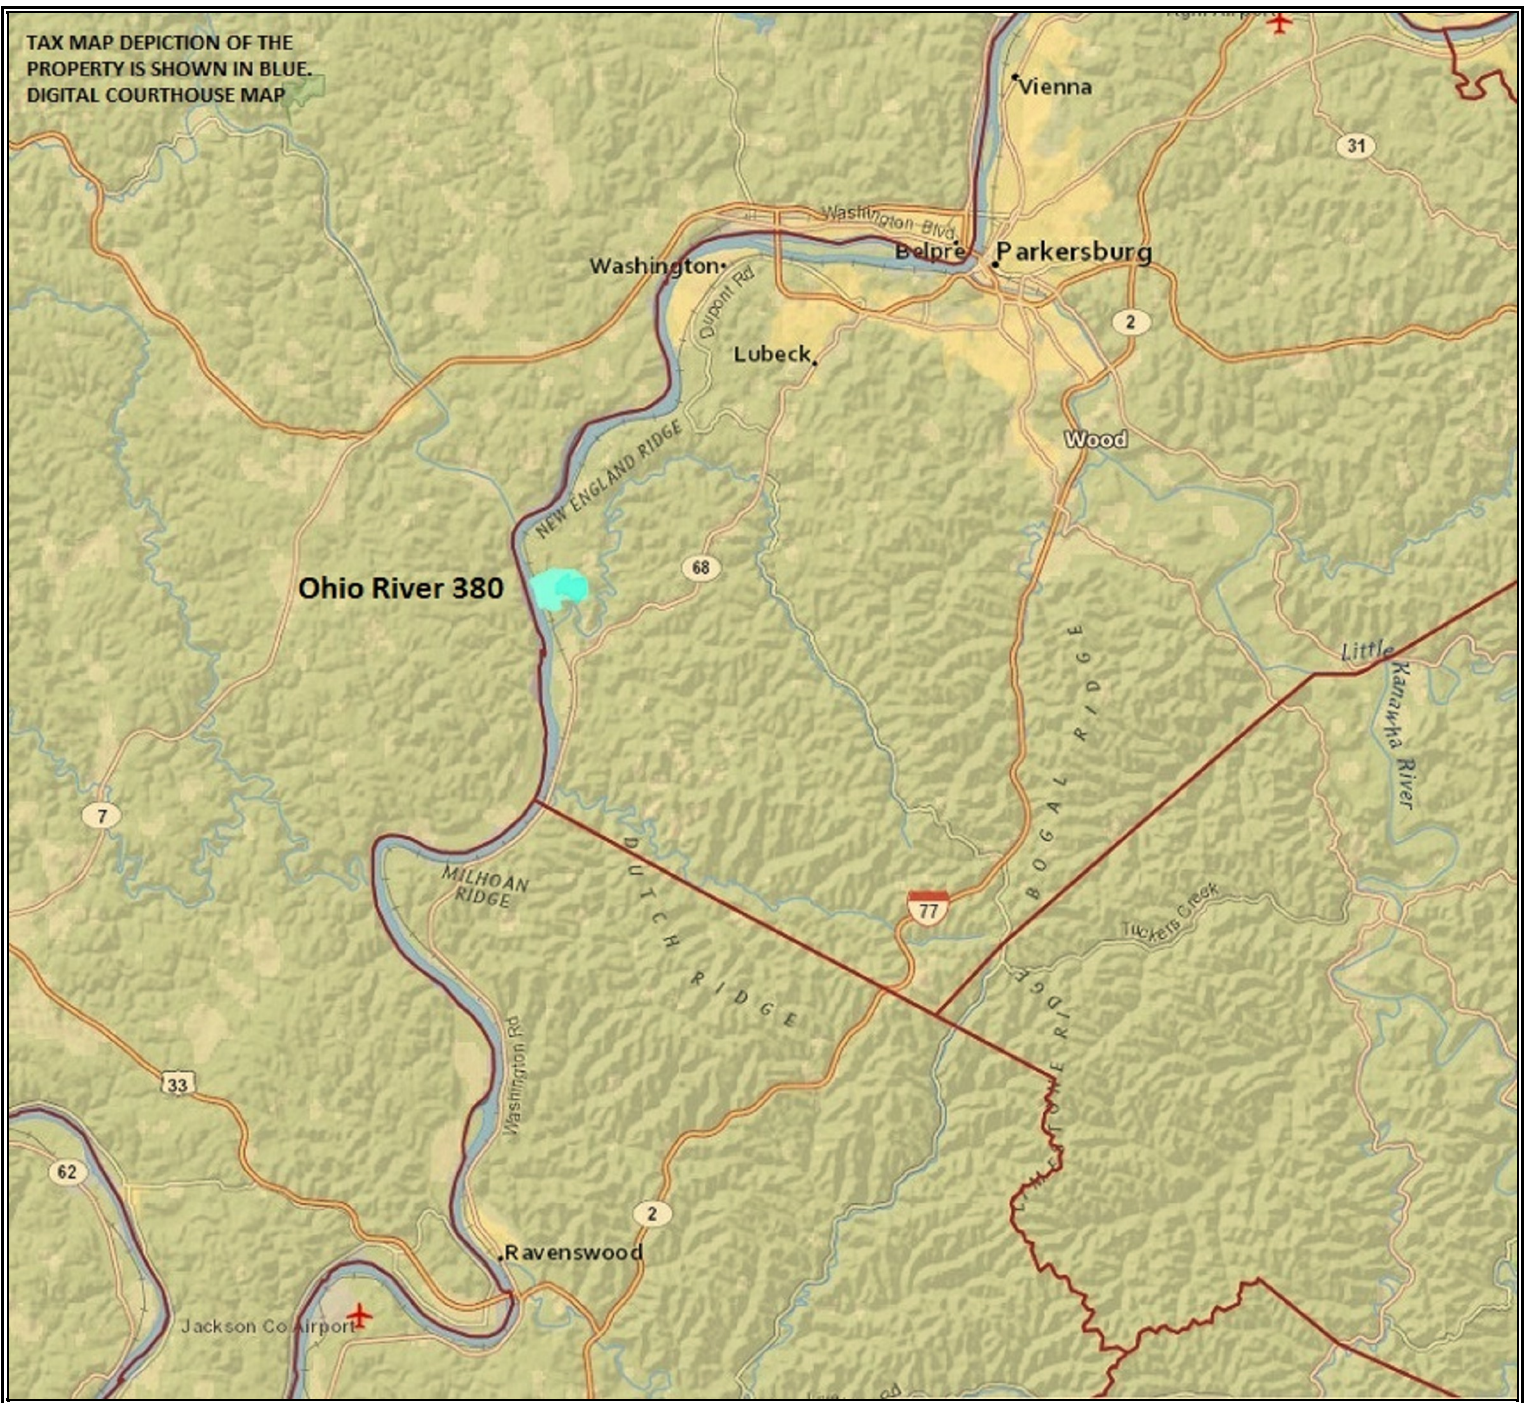

TAX MAP DEPICTION OF THE
PROPERTY IS SHOWN IN BLUE.
DIGITAL COURTHOUSE MAP

Ohio River 380

FOXFIRE
REALTY

**Wood County,
West Virginia**

**Google Coordinates
LAT 39.159330 (N)
LON -81.739598 (W)**

AREA MAP

Please Note: This map is for general location purposes. Consult a licensed land surveyor for actual boundary location and acreage.