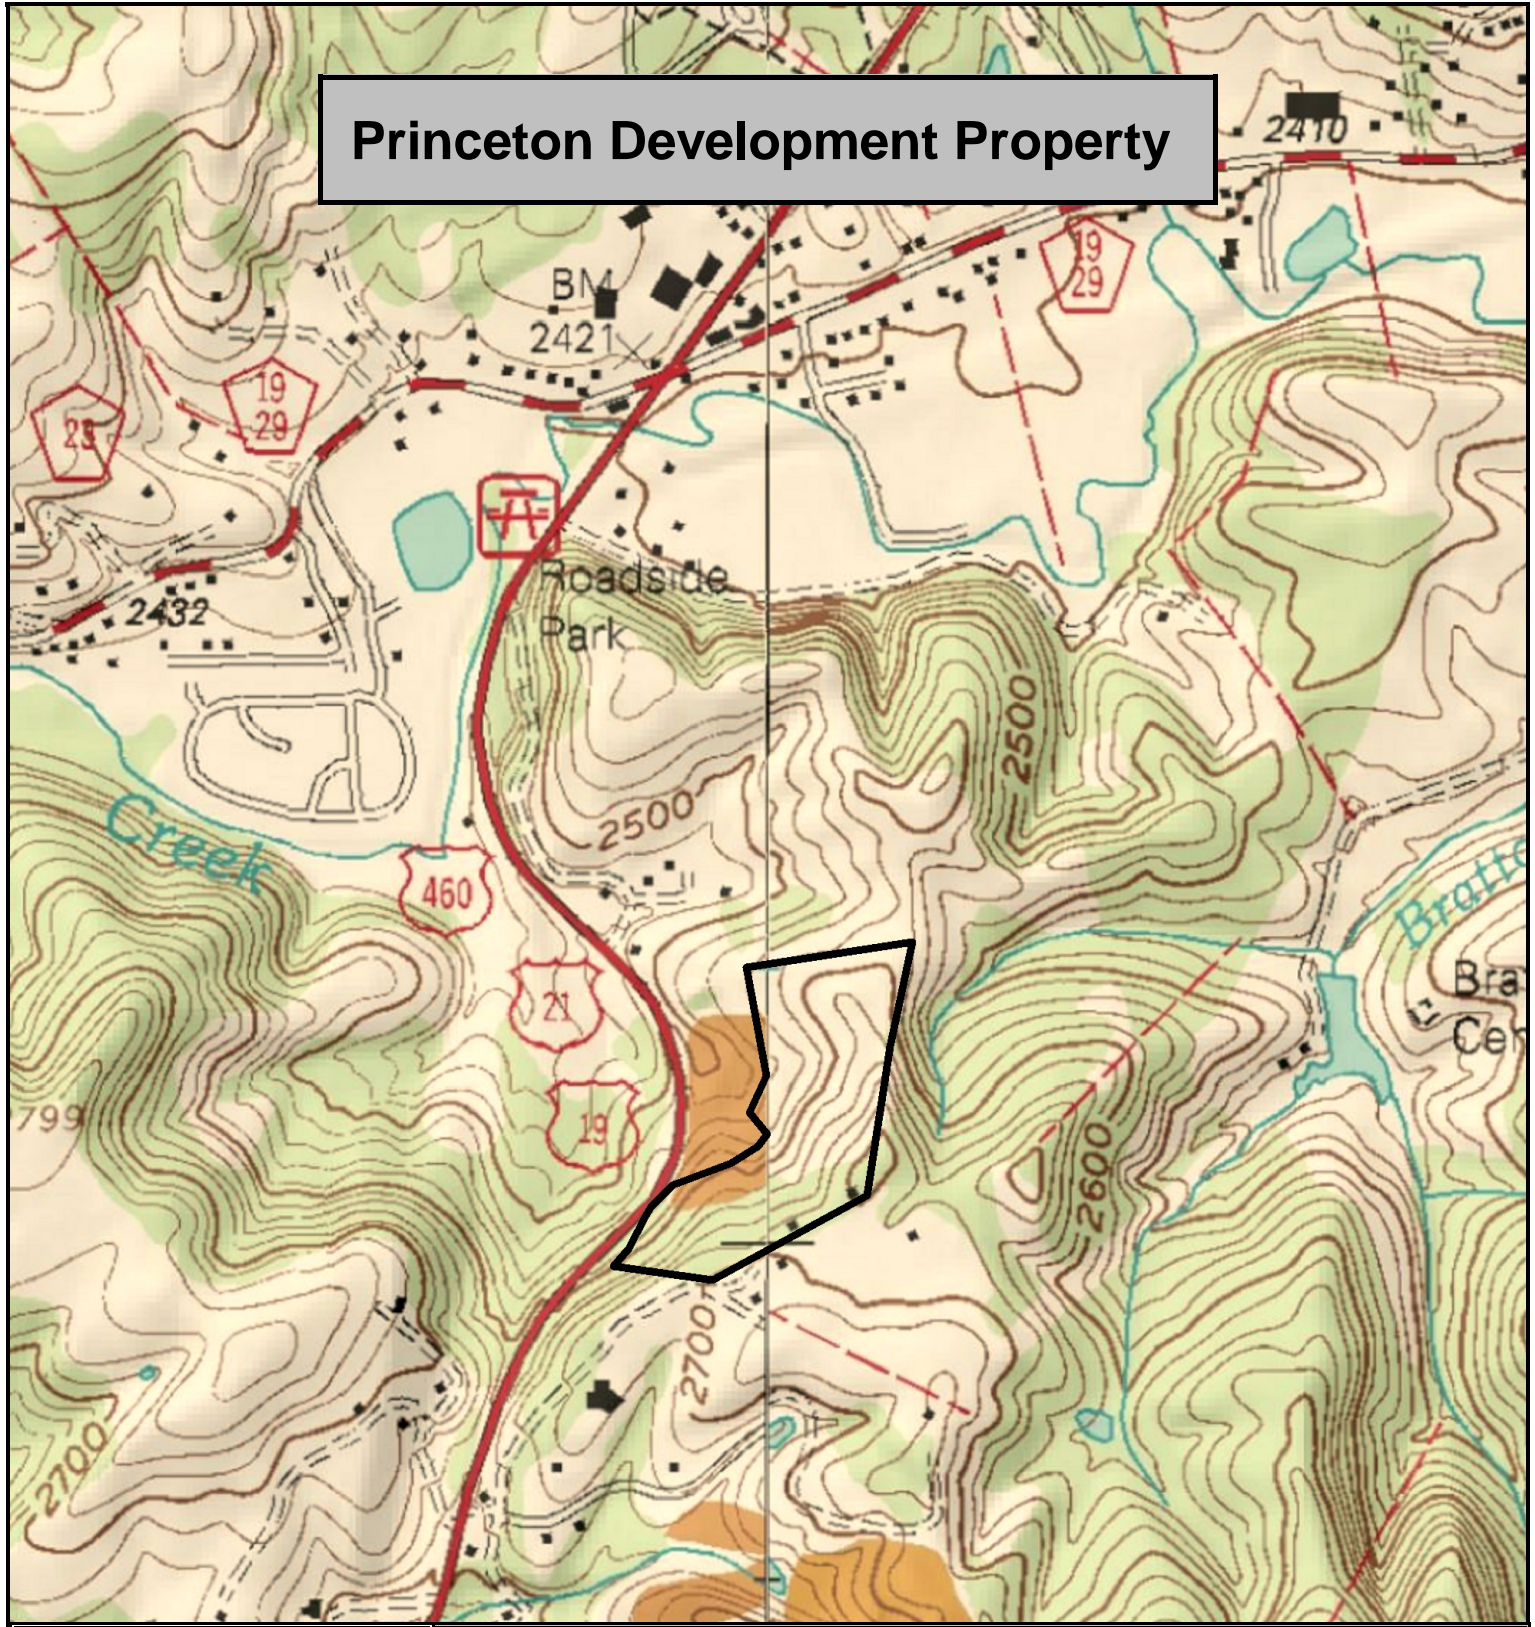

Princeton Development Property

Princeton Development Property, Mercer County, WV
TOPOGRAPHIC MAP
Elevation Range: 2560' - 2703' +/-
Google Coordinates: LAT 37.333015 (N), LON -81.125682 (W)
This map is for general location purposes only.
Consult a licensed land surveyor for actual boundary location and acreage.