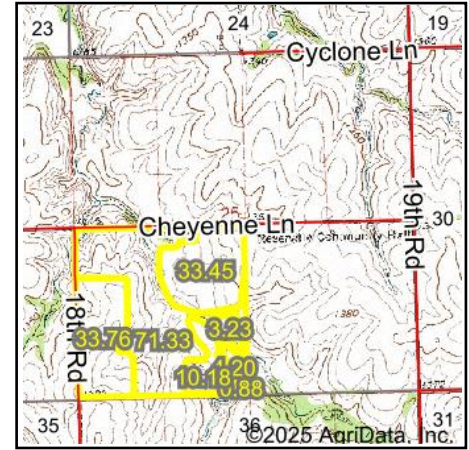

Wetlands Map

State: Kansas
Location: 25-5S-8E
County: Marshall
Township: Bigelow
Date: 2/26/2025

Maps Provided By:

 CUSTOMIZED ONLINE MAPPING
 © AgriData, Inc. 2023 www.AgriDataInc.com

Classification Code	Type	Acres
PFOA	Freshwater Forested/Shrub Wetland	1.33
PEM1A	Freshwater Emergent Wetland	0.77
Total Acres		2.10