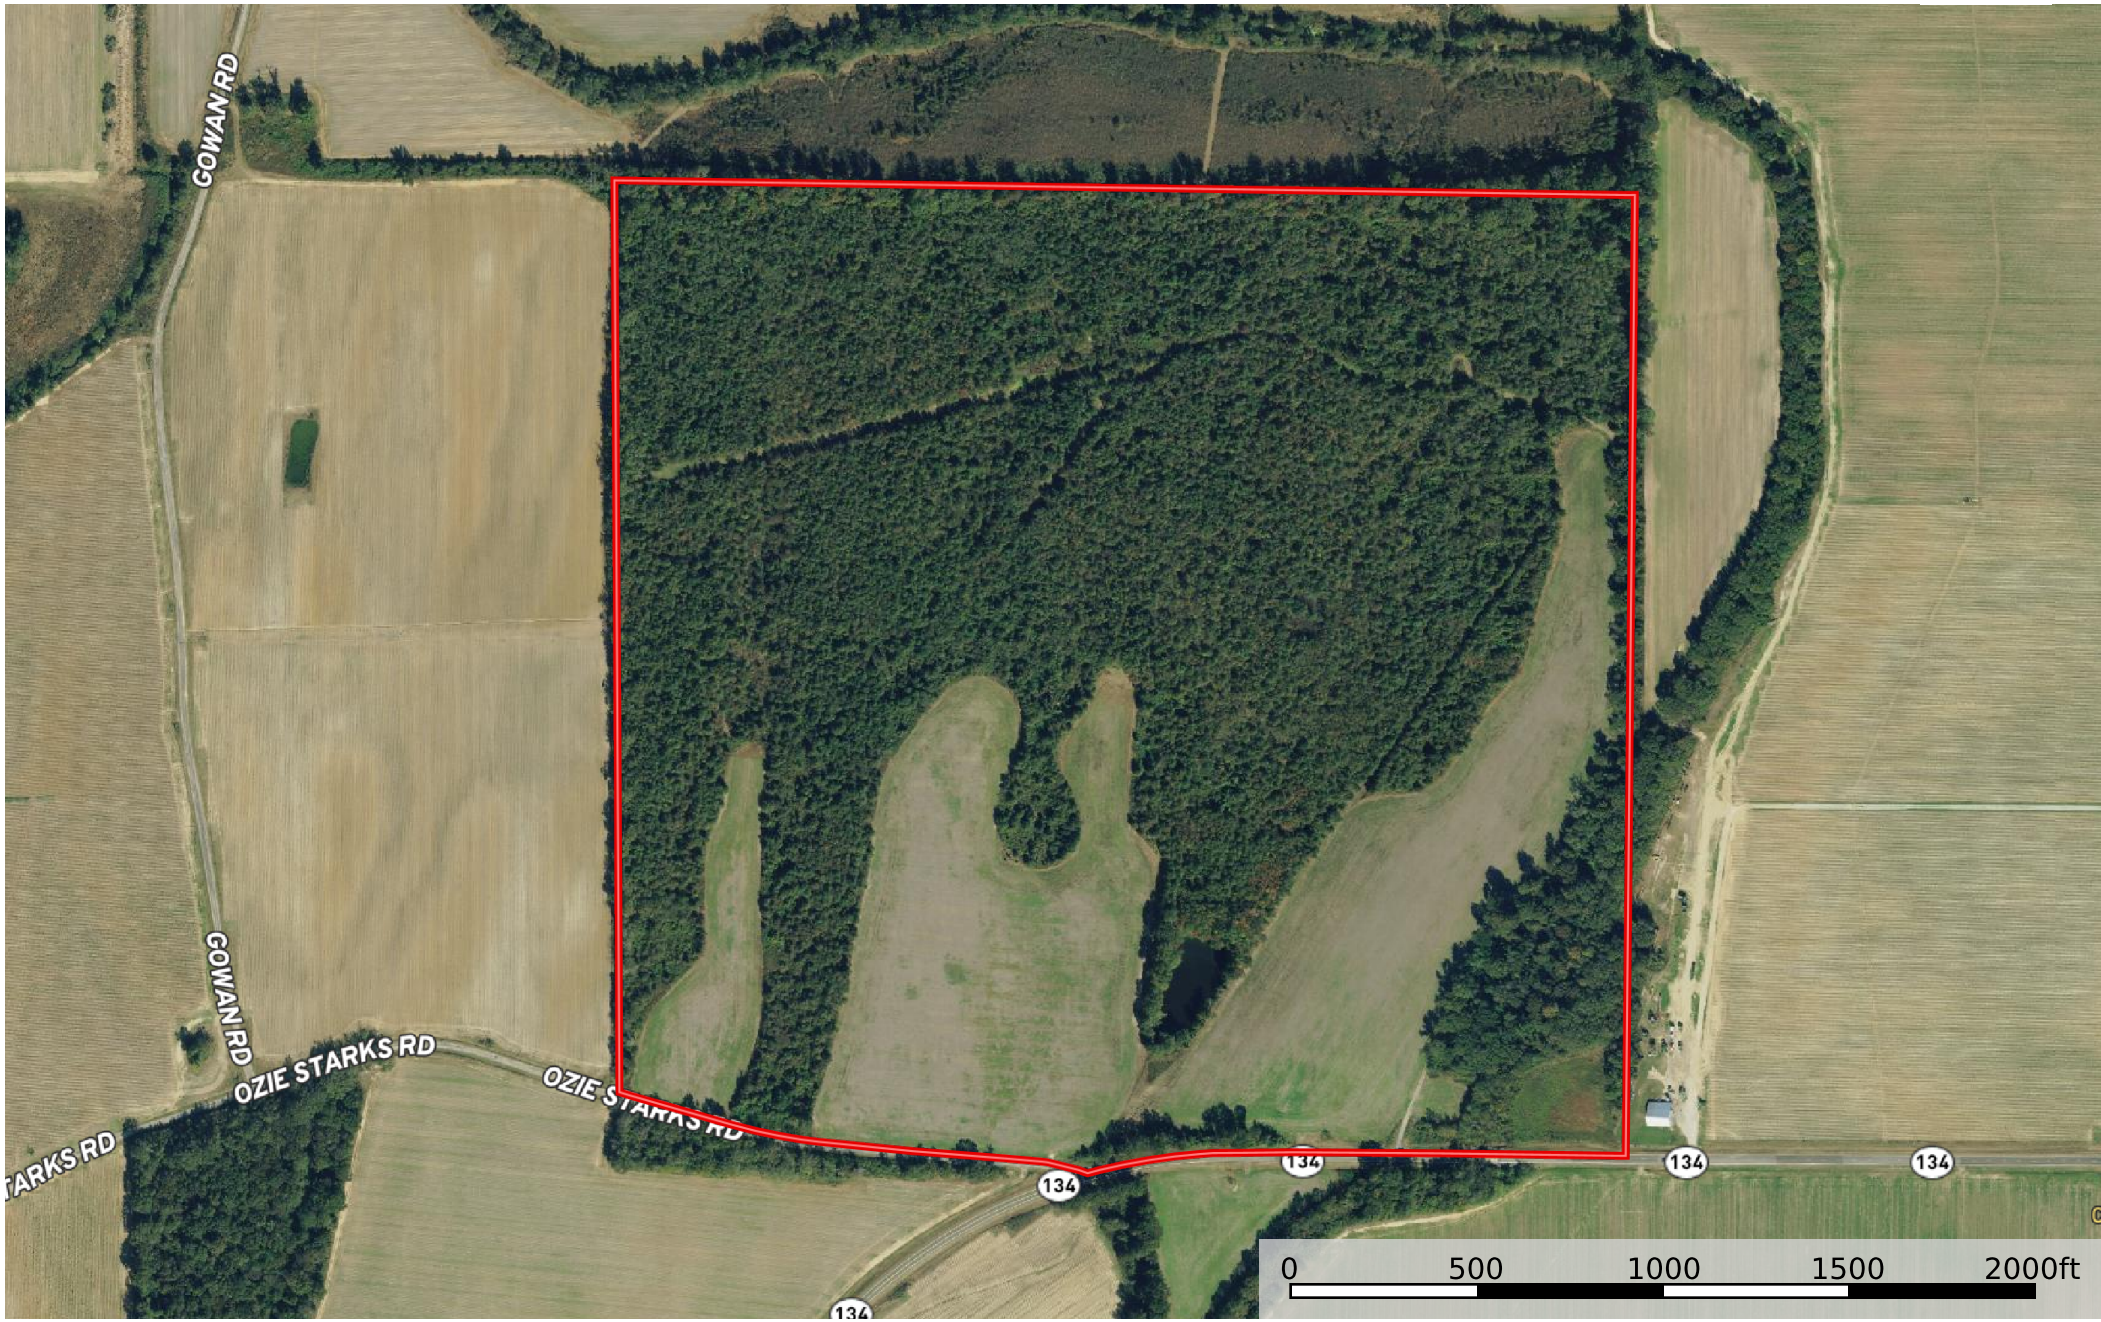

LA - West Carroll Duckmoss 160 ac +/-
West Carroll Parish, Louisiana, AC +/-

Boundary