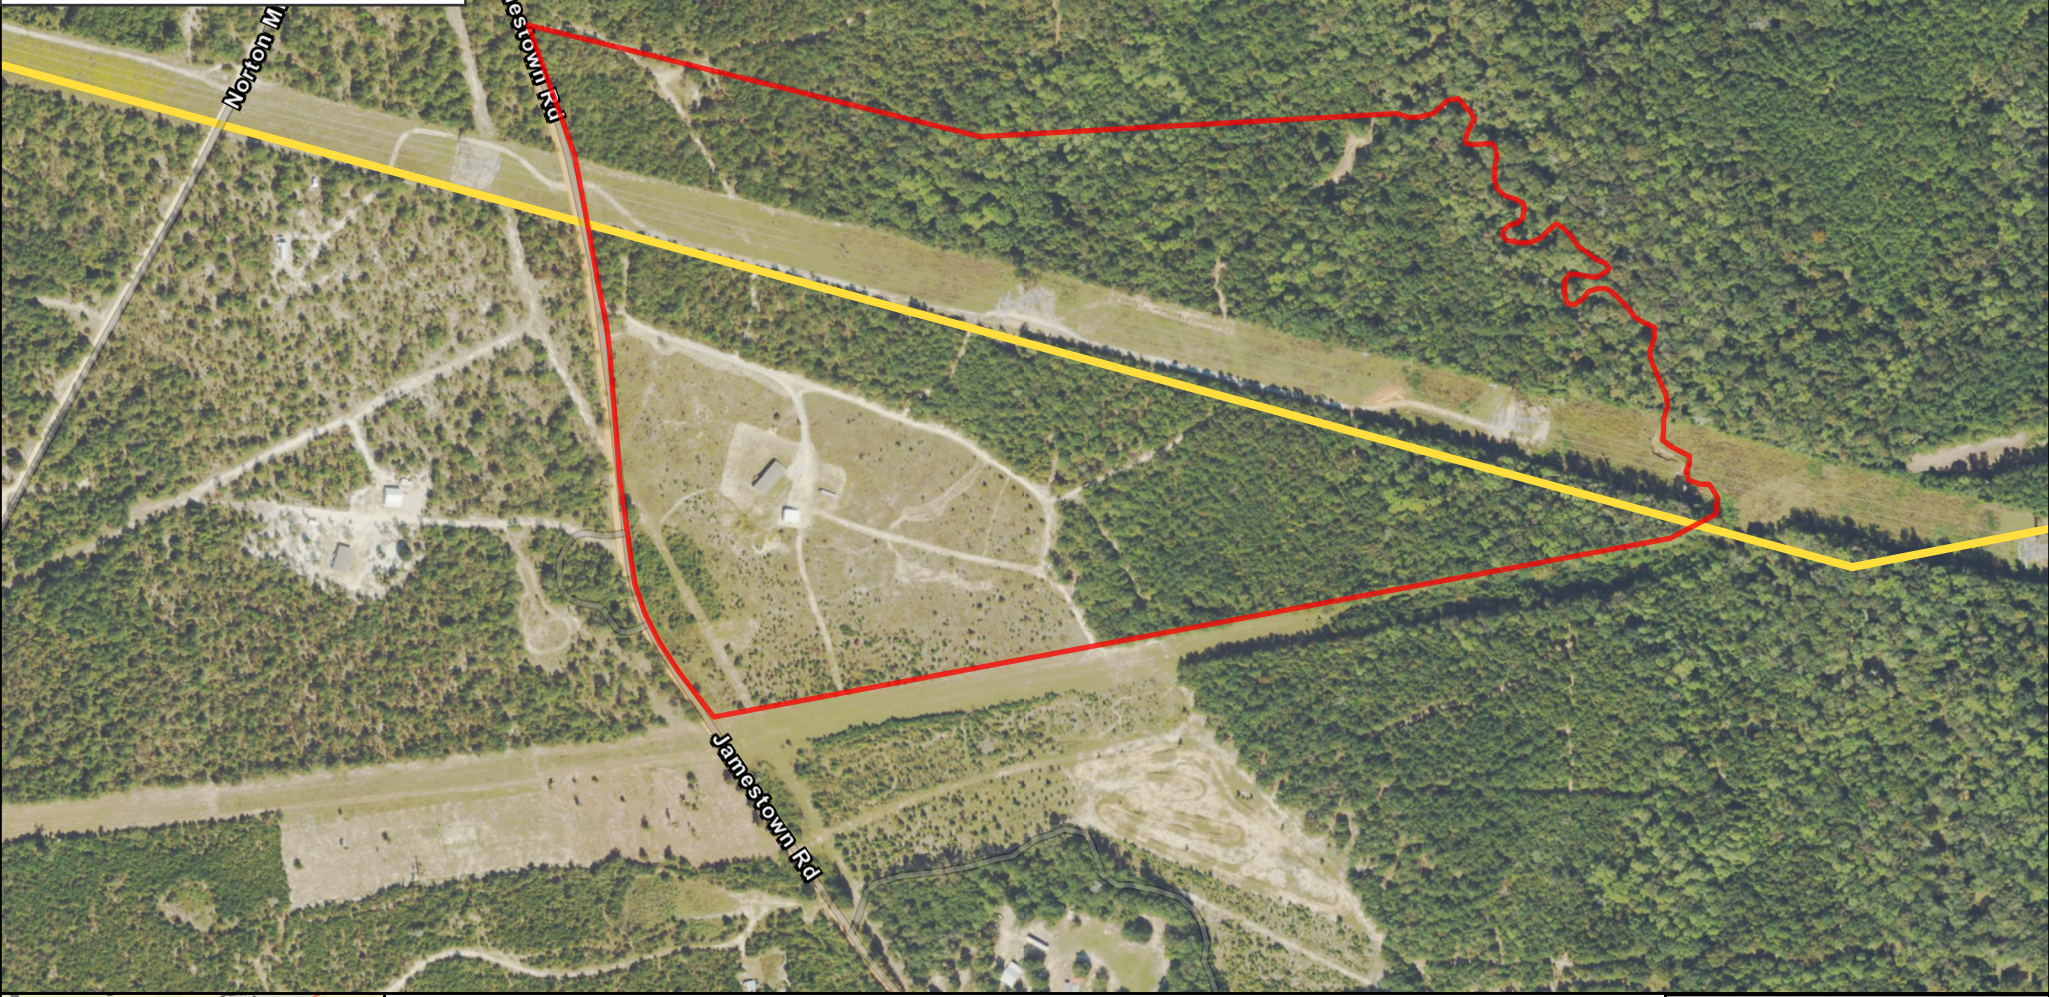

- Subject Property
- Electric\_Power\_Transmission\_Lines\_B
- Under 100 (Kilovolts)
- 100-161 (Kilovolts)
- 220-287 (Kilovolts)
- 345 (Kilovolts)
- 500 (kilovolts)
- 735 and Above (Kilovolts)
- Other

**Reedy Creek Farm**  
Jefferson County, GA

**JACK R FRANKHOUSER, ALC**  
REALTOR/FORESTER  
912-678-5920  
GHLAND.COM

2025

Coordinate System: WGS 1984 Web Mercator Auxiliary Sphere

Center: 82.4473°W 33.0374°N