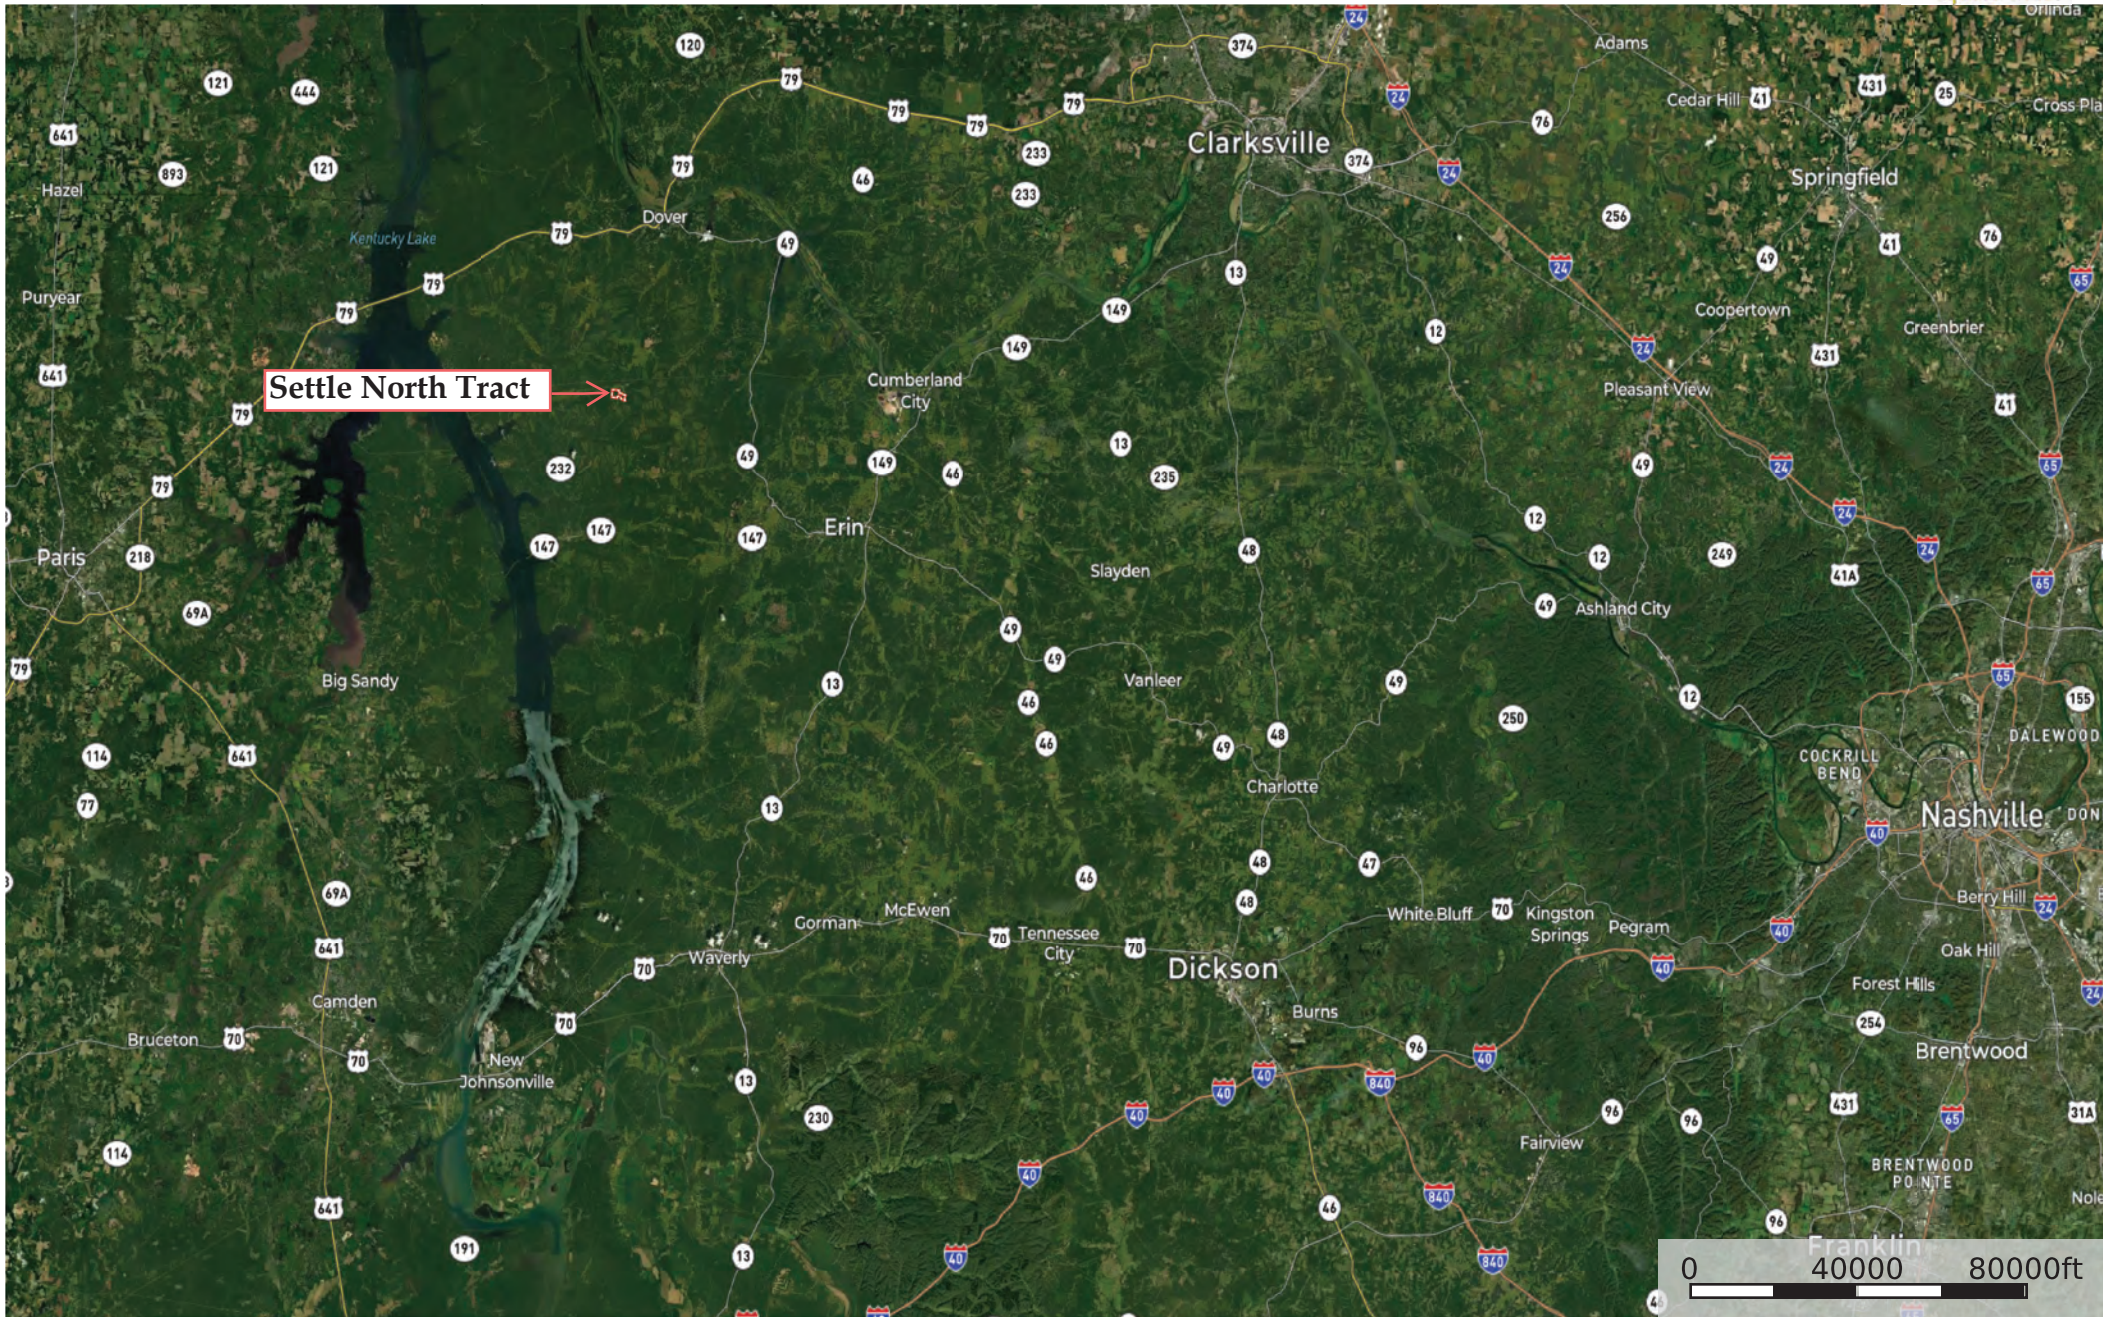

# Settle North Tract

Stewart County, Tennessee, 86 AC +/-

Boundary

Boundary