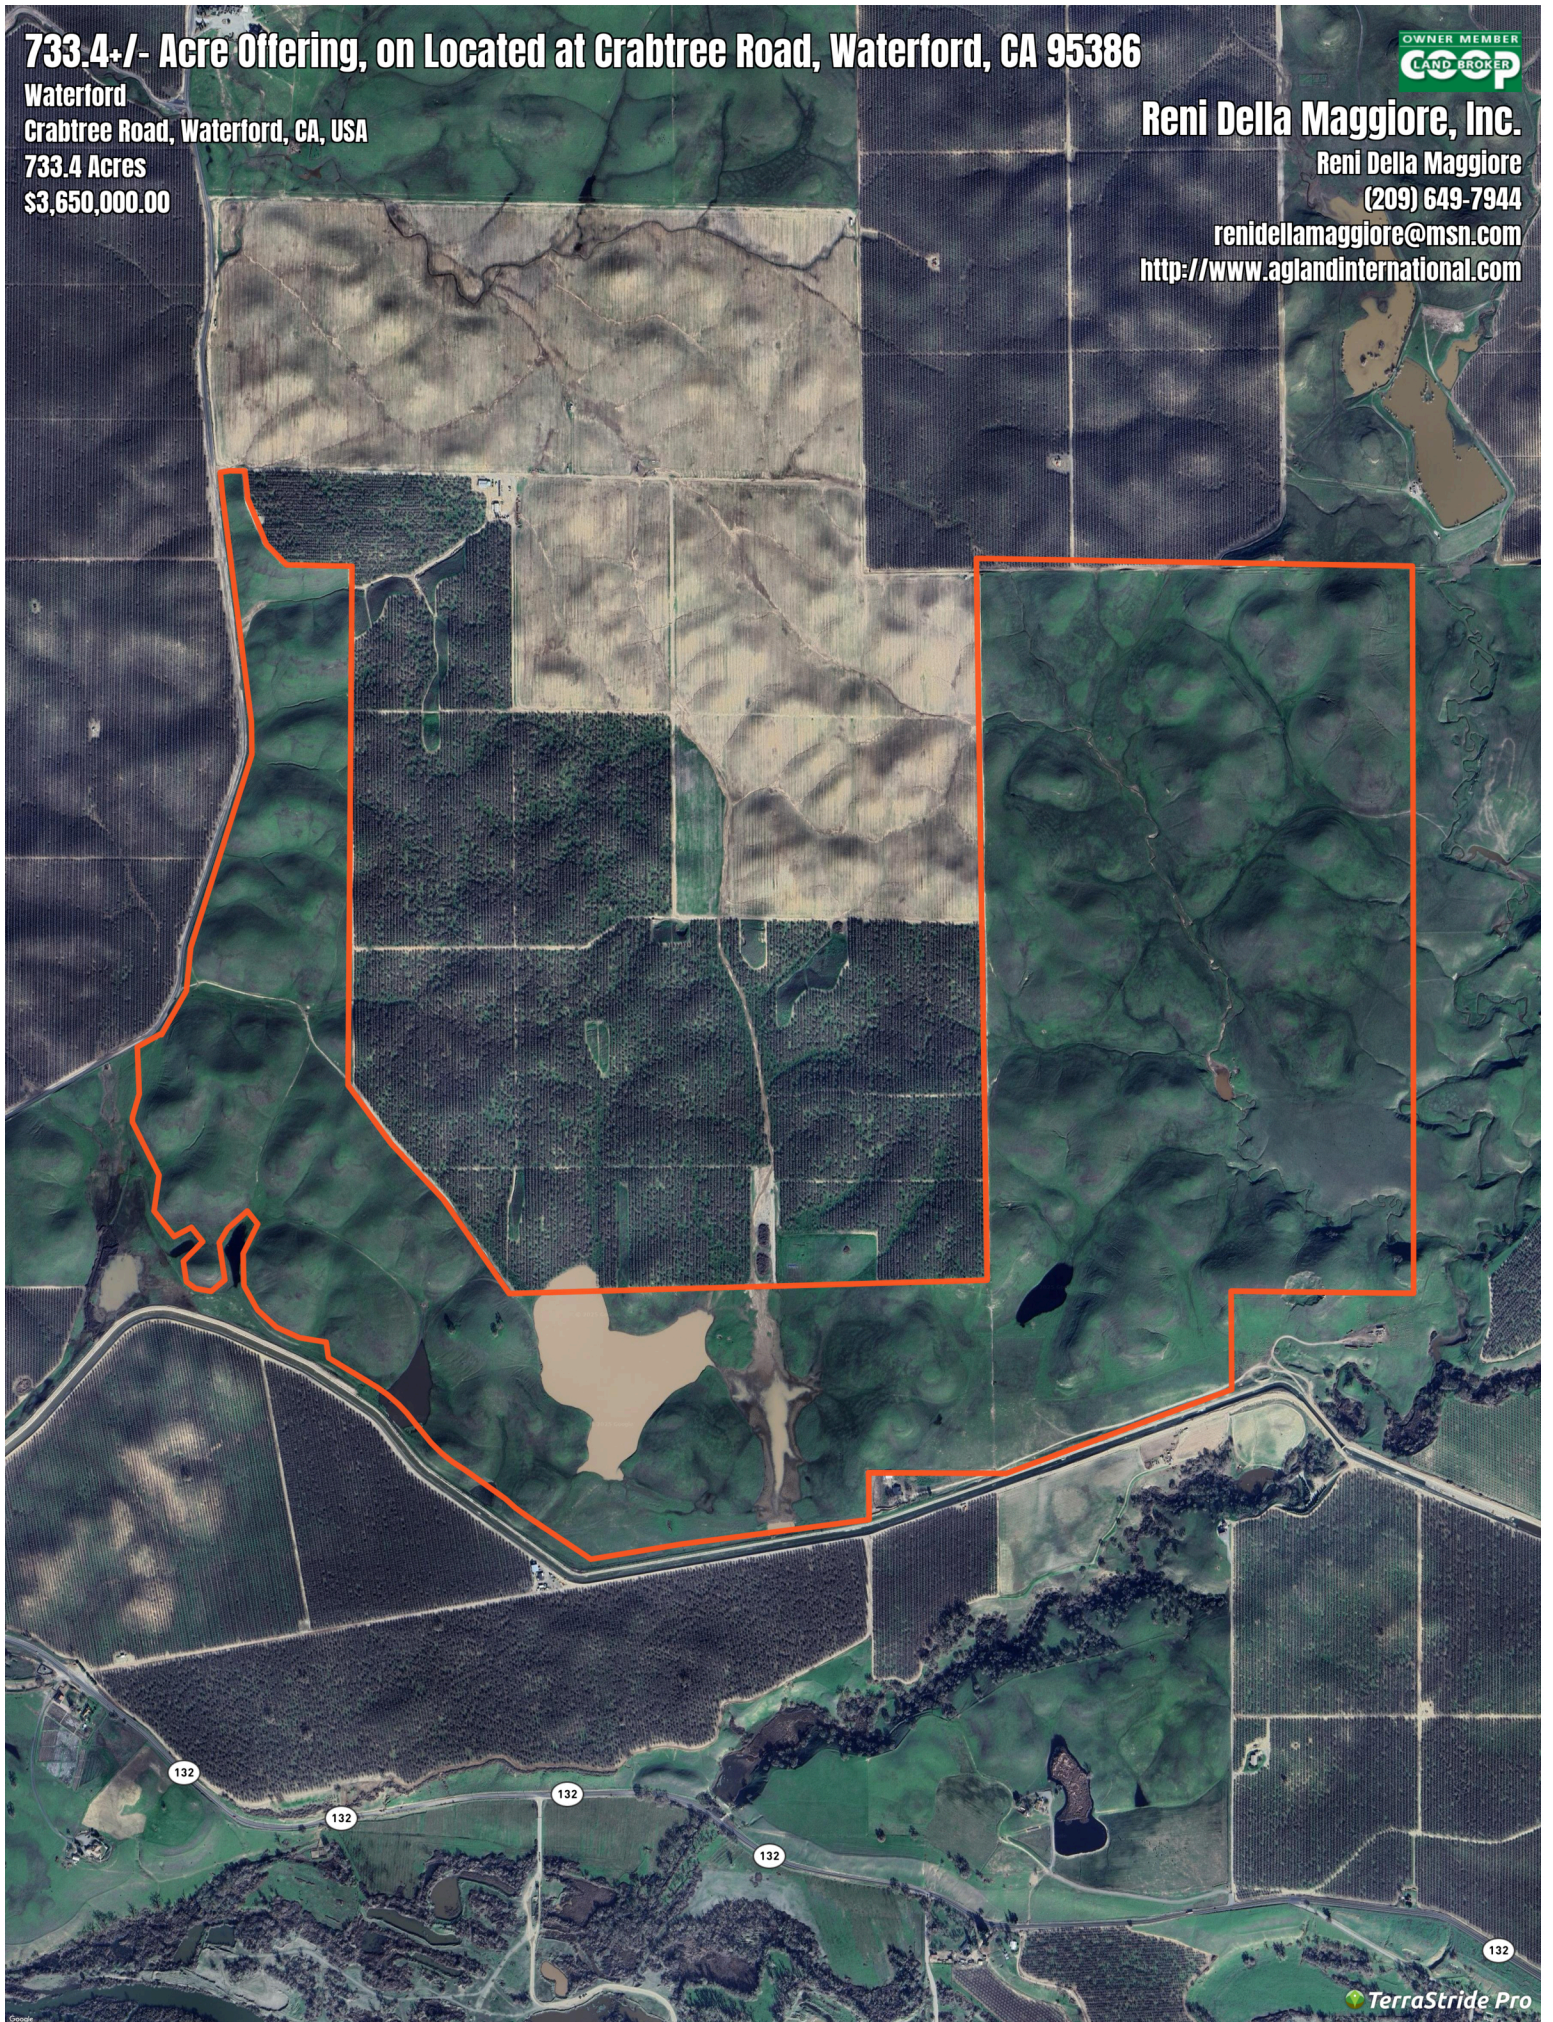

733.4 +/- Acre Offering, on Located at Crabtree Road, Waterford, CA 95386

Waterford
Crabtree Road, Waterford, CA, USA
733.4 Acres
\$3,650,000.00

Reni Della Maggiore, Inc.
Reni Della Maggiore
(209) 649-7944
renidellamaggiore@msn.com
<http://www.aglandinternational.com>

733.4+/- Acre Offering, on Located at Crabtree Road, Waterford, CA 95386

Legend

 Boundary

Description

A rare find in this area is a large tract of native pasture with many beautiful building sites! It has great development potential for an Almond Orchard! It is a great place to build a dream estate home on a hilltop amongst the rolling hills. There are no easements. In years with excess water, surface water may be available from Modesto Irrigation District. There is good groundwater and five stock ponds. There is good fencing, cross-fenced, corrals, and water. The property is bordered with grapes and almonds. Directions: Highway 99 to Highway 132, East (Yosemite Boulevard), about 20 miles to Crabtree Road, left on Crabtree to property on the right. Cross Street: Highway 132 East. Contact: Gary McEnerney at 916-761-8530 or Reni Della Maggiore at 209-649-7944