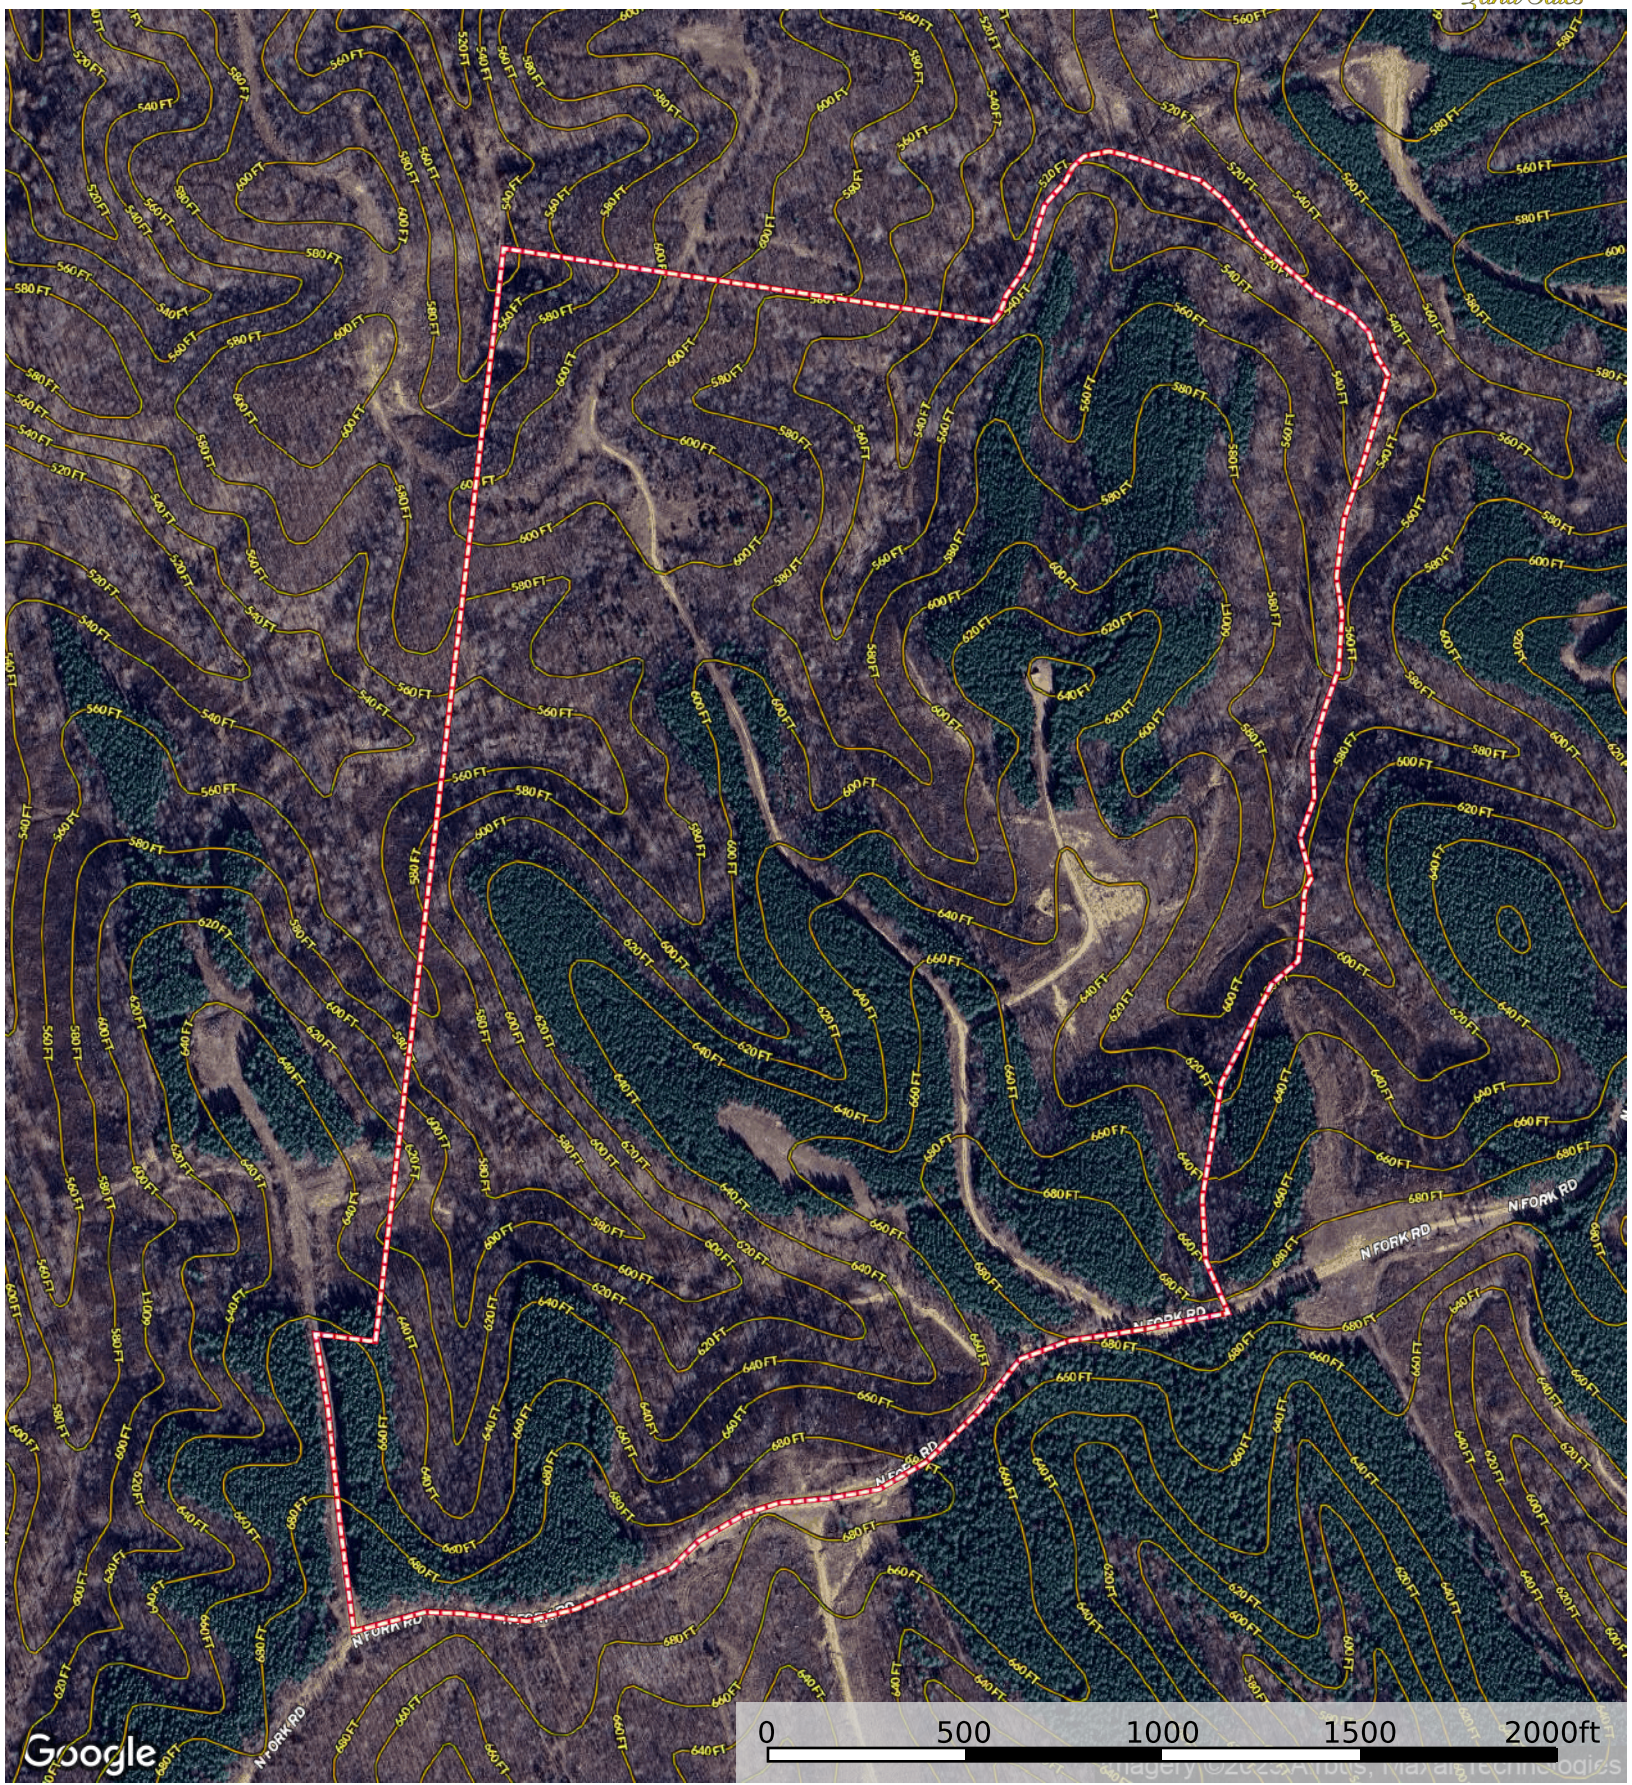

Settle Retreat

Stewart County, Tennessee, 158 AC +/-

Boundary