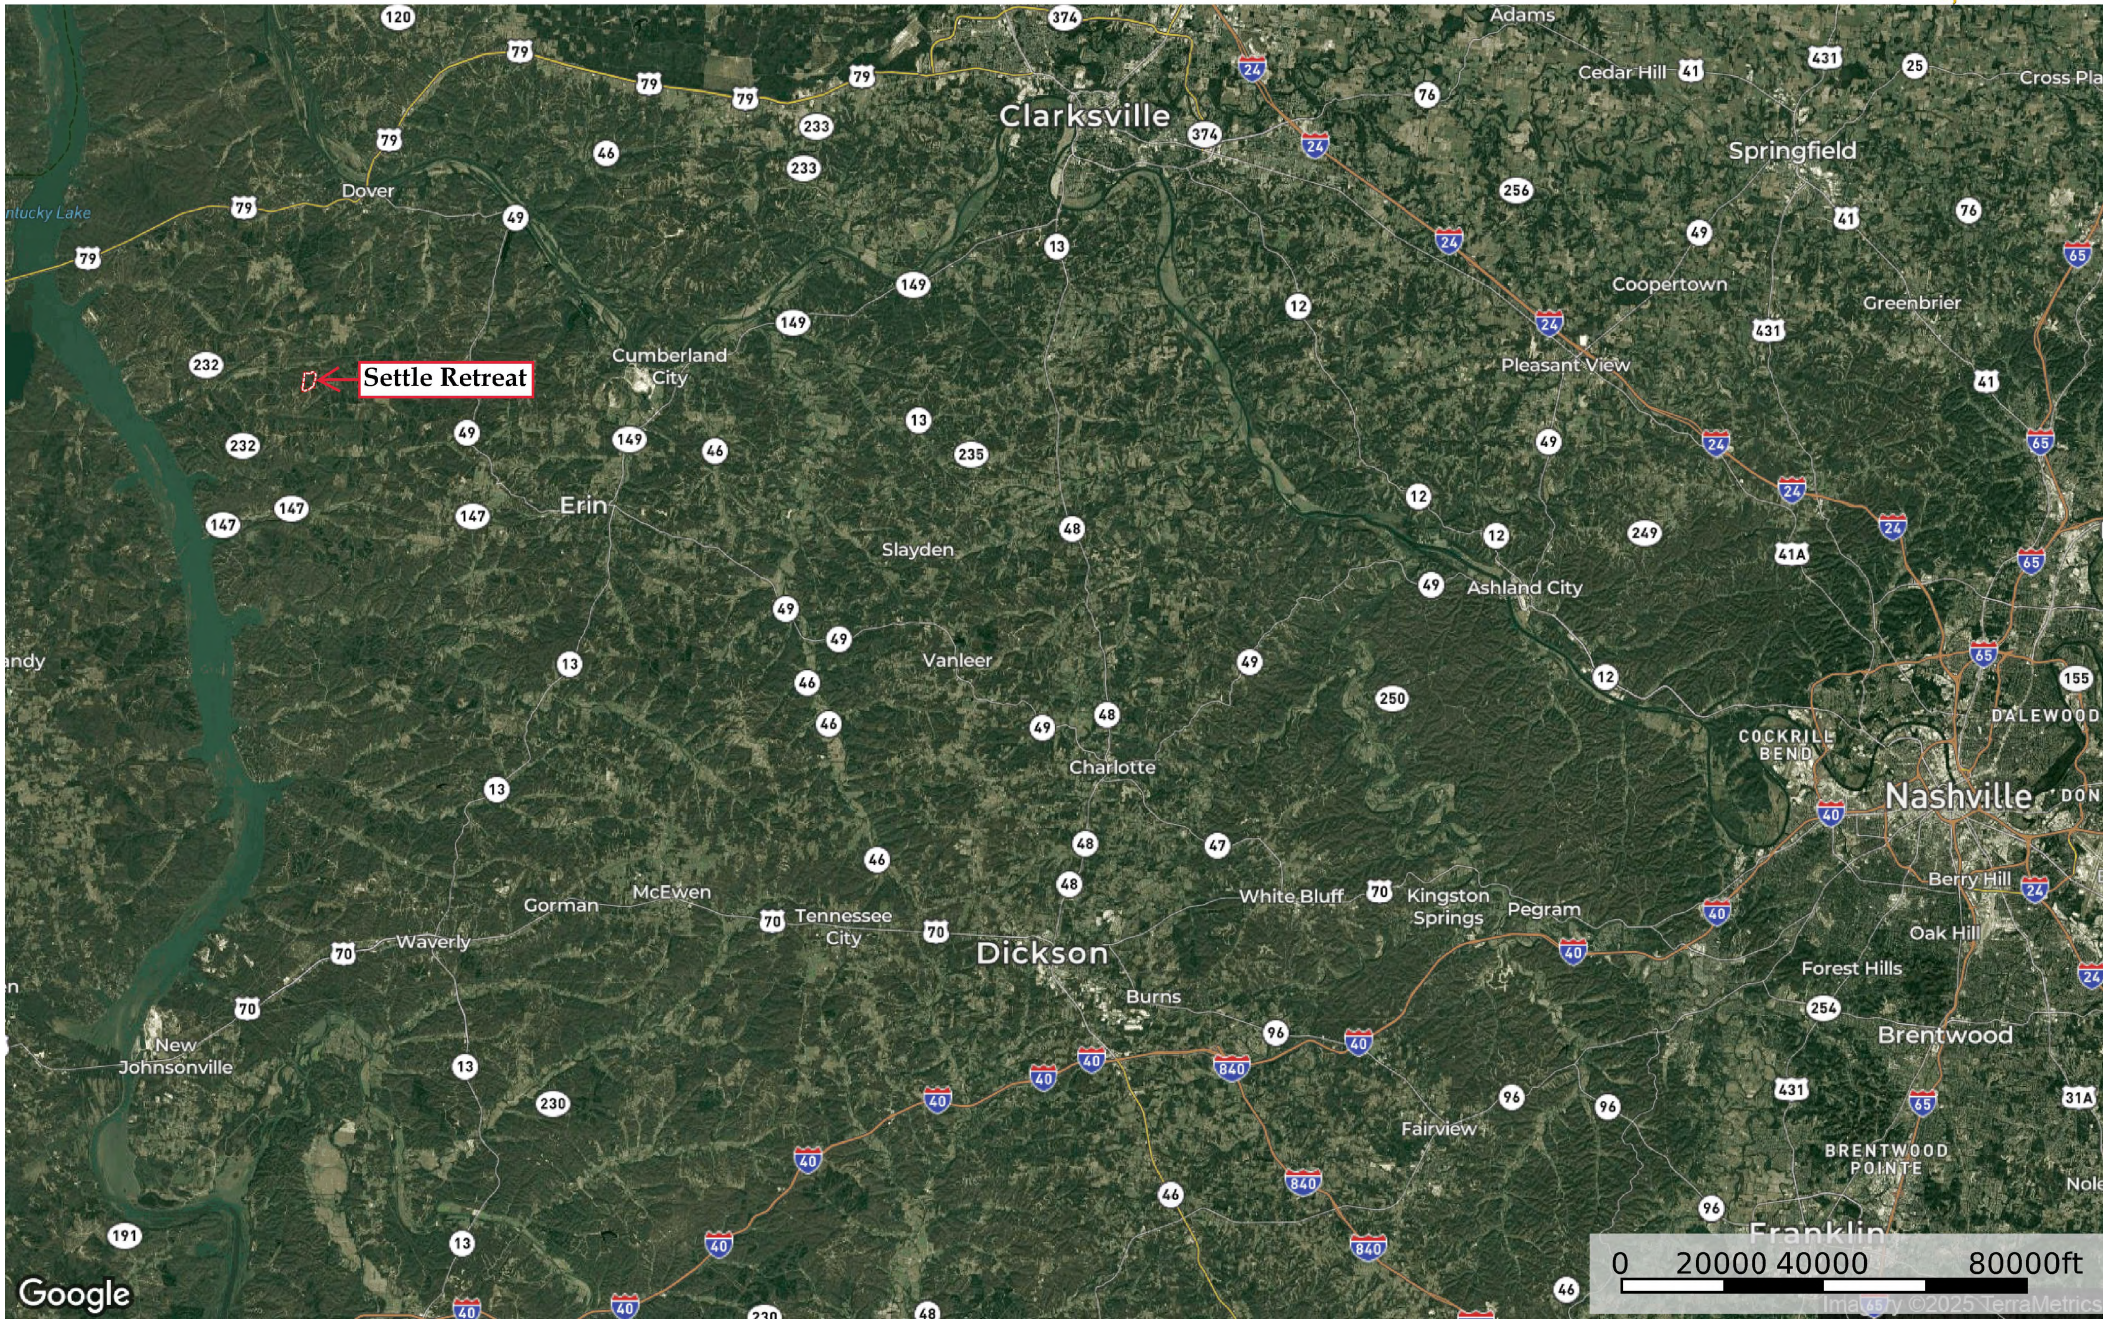

Settle Retreat

Stewart County, Tennessee, 158 AC +/-

Boundary