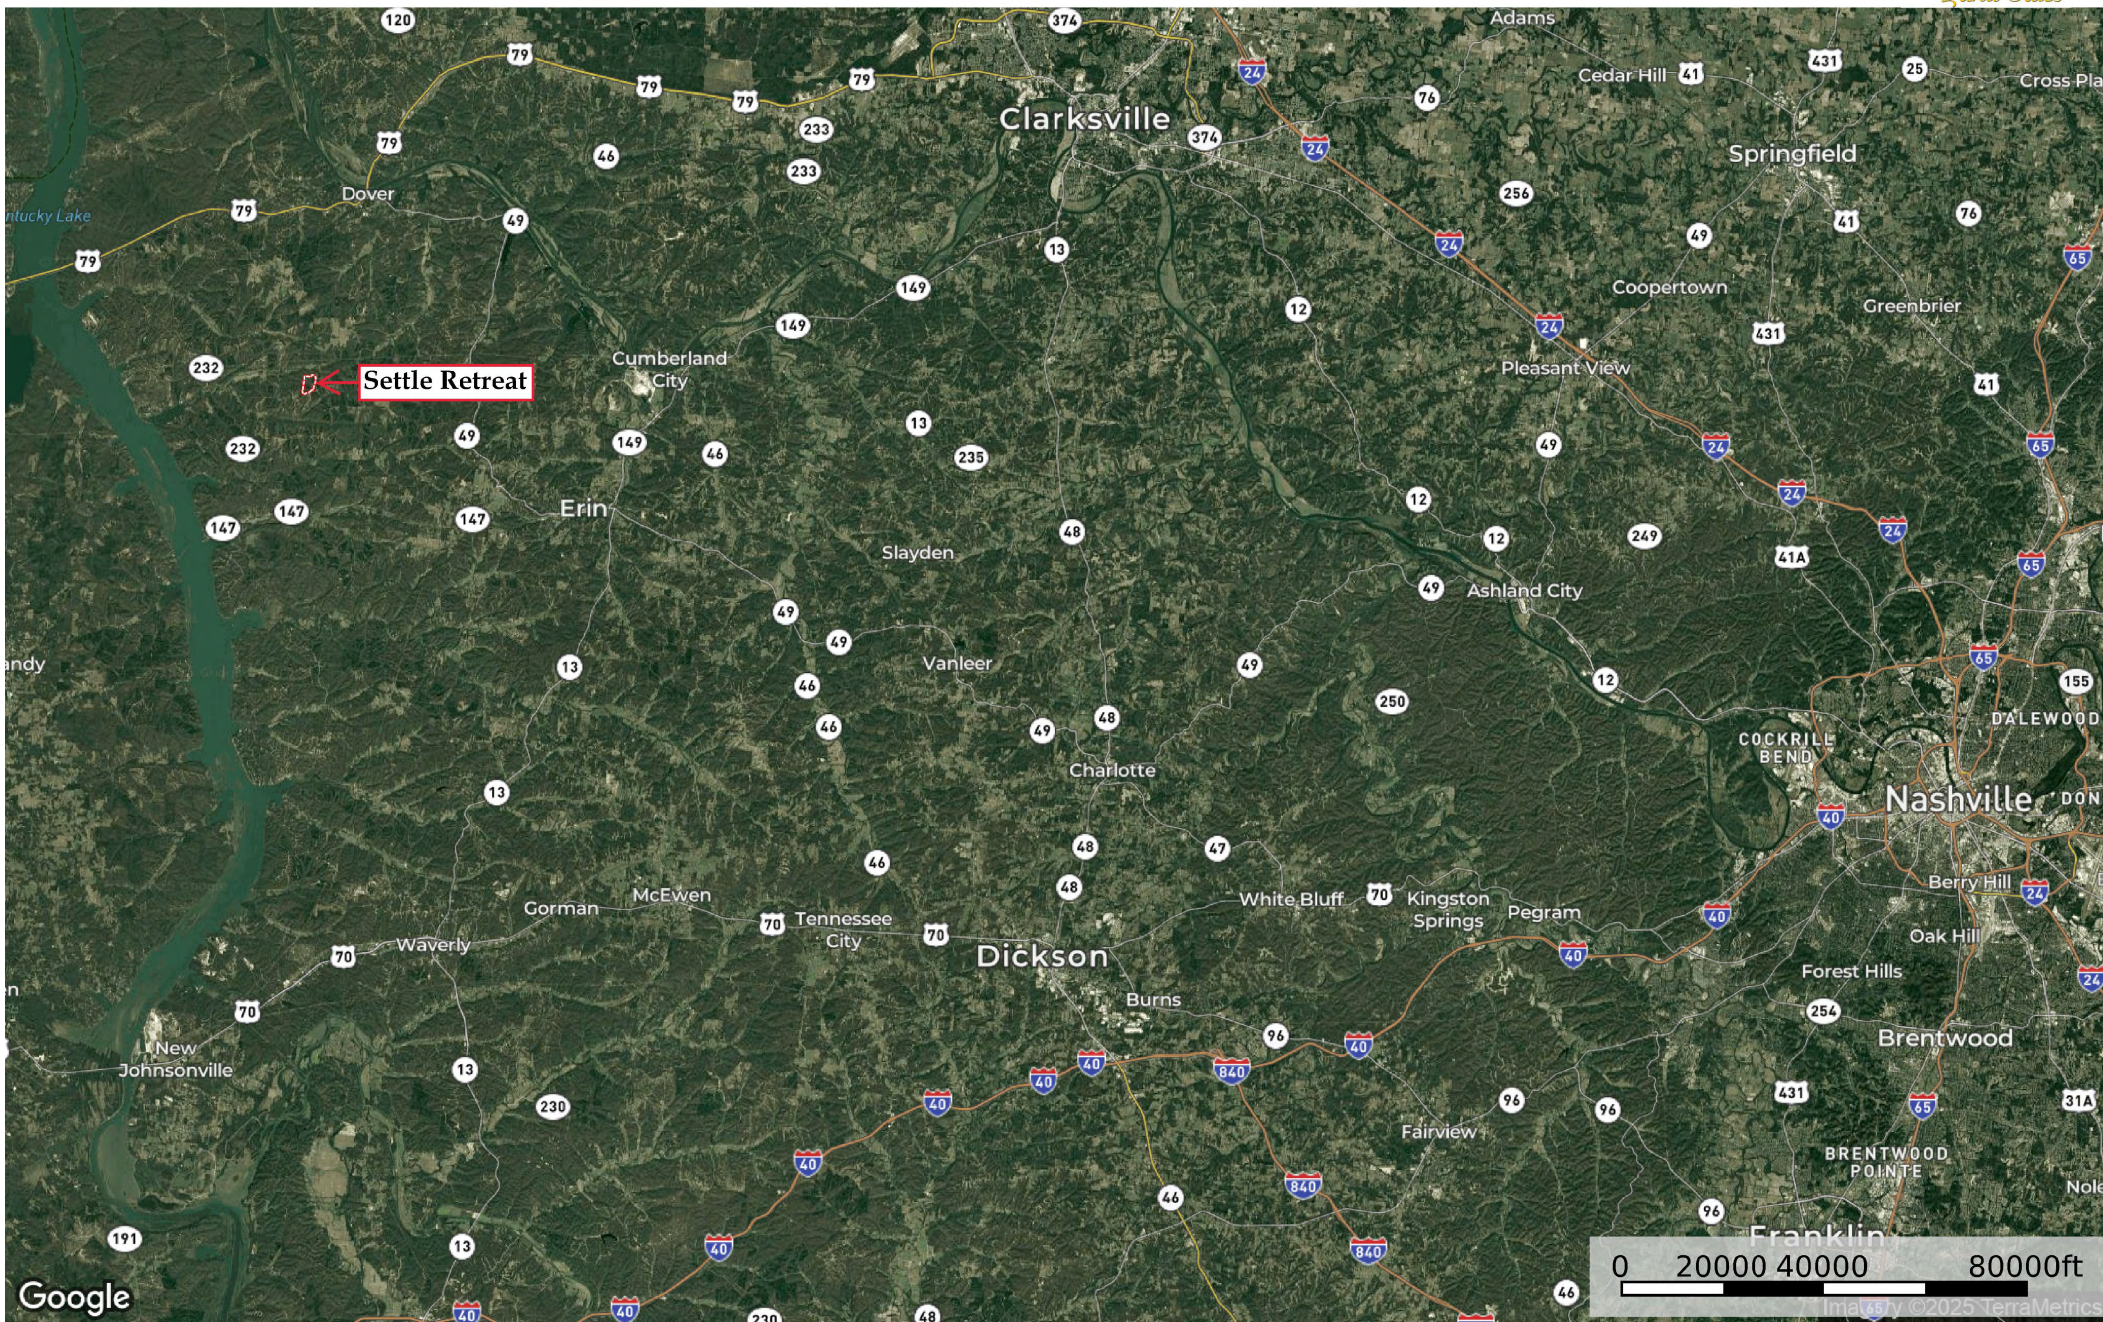

# Settle Retreat

Stewart County, Tennessee, 158 AC +/-

Boundary

# Settle Retreat

Stewart County, Tennessee, 158 AC +/-

Boundary

 Boundary