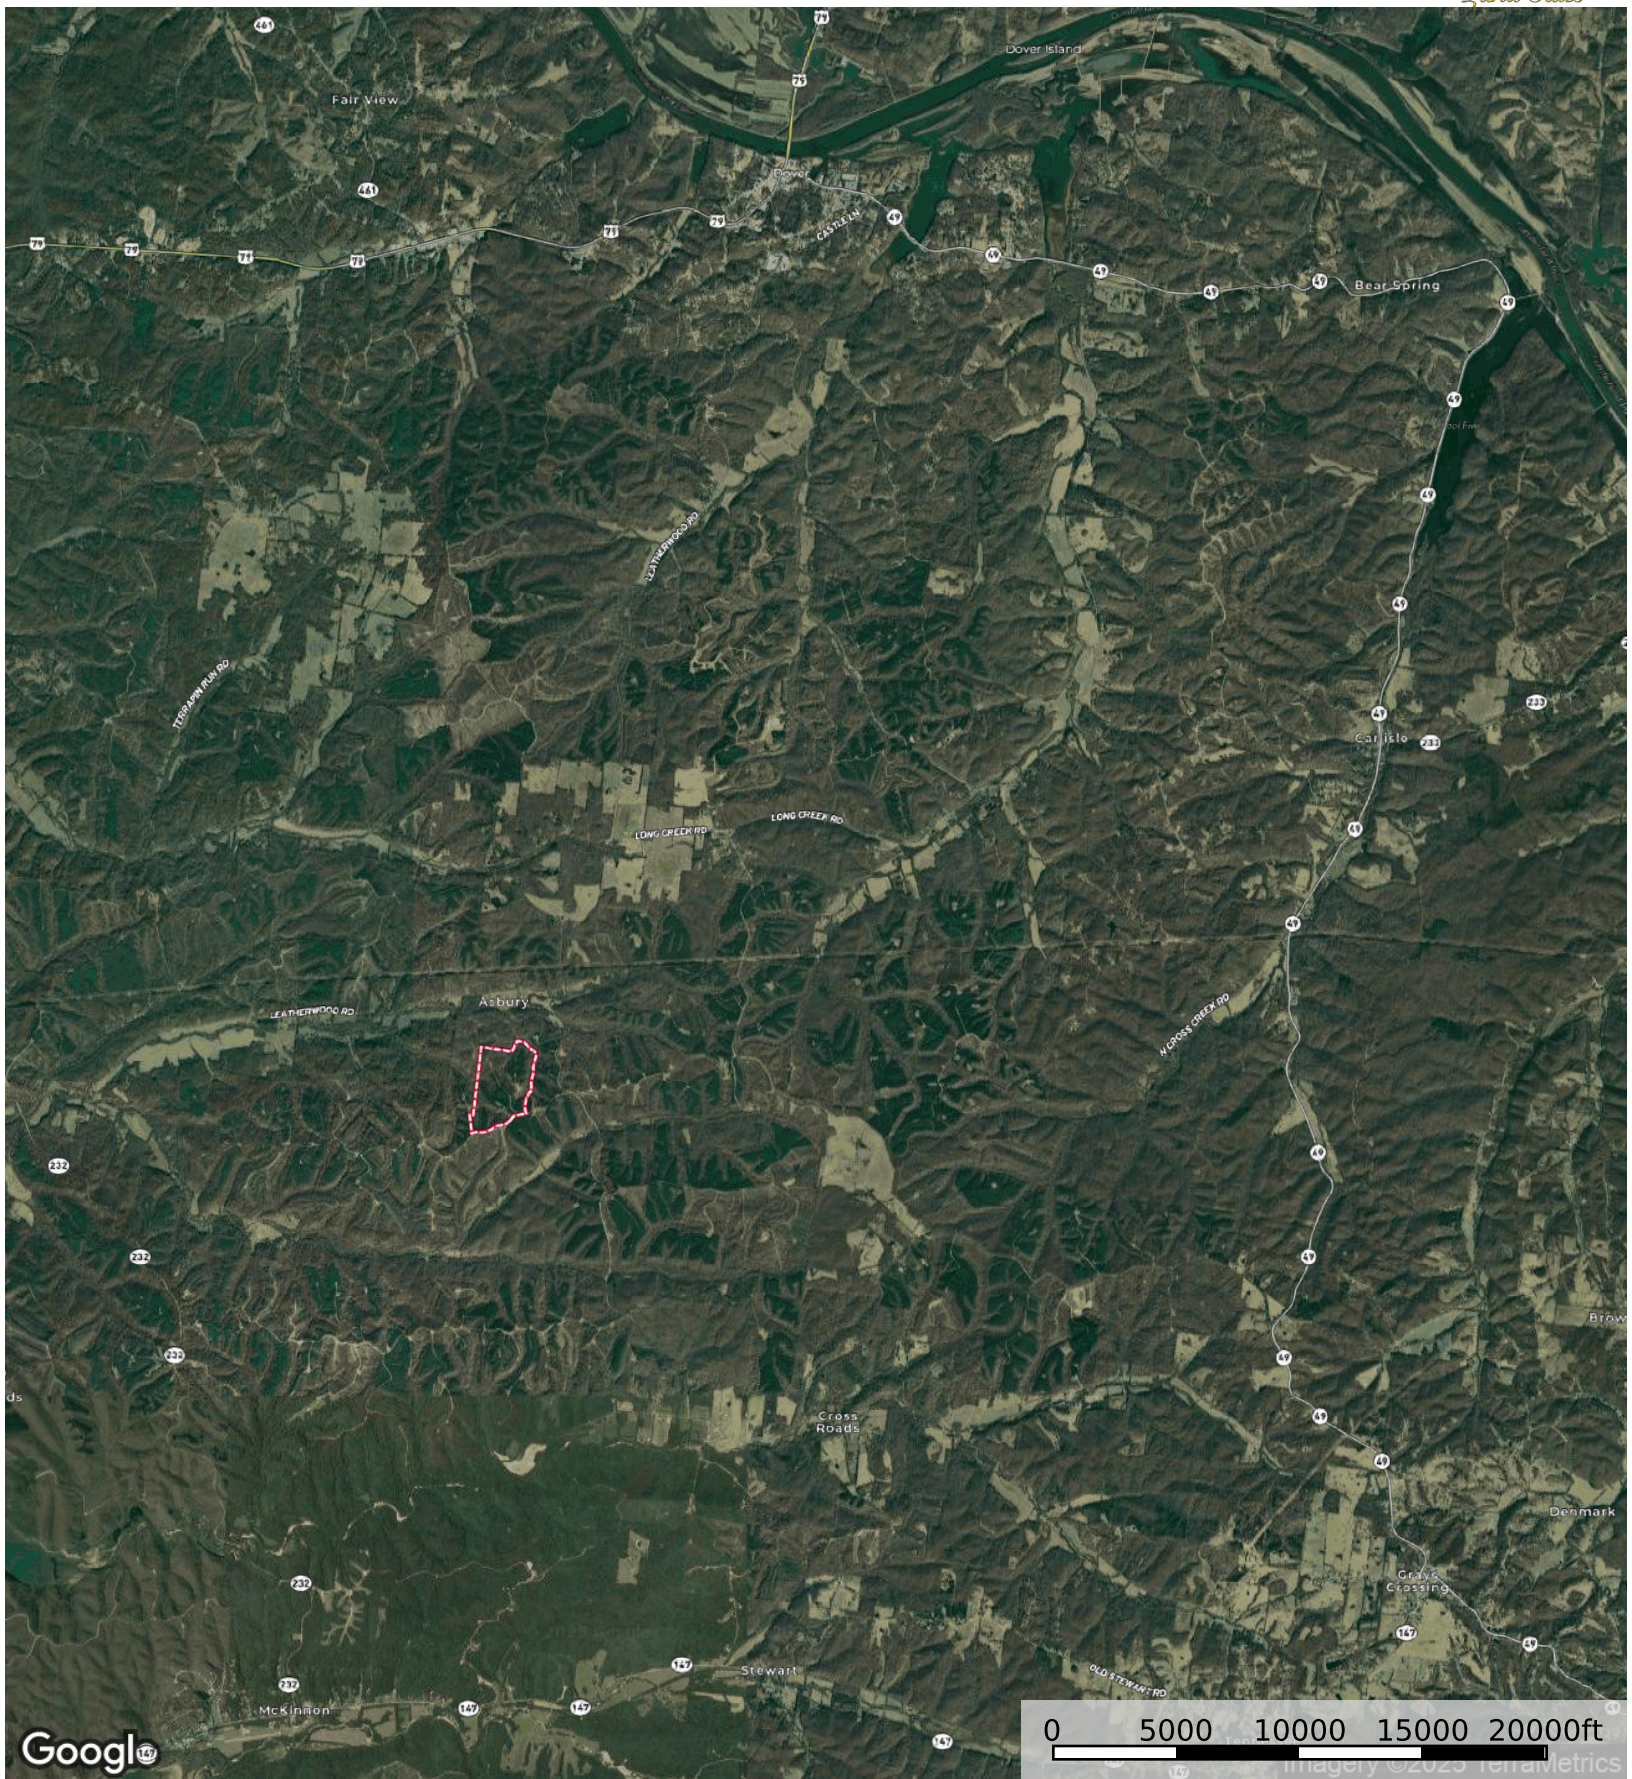

# Settle Retreat

Stewart County, Tennessee, 158 AC +/-

Boundary

# Settle Retreat

Stewart County, Tennessee, 158 AC +/-

Boundary

 Boundary