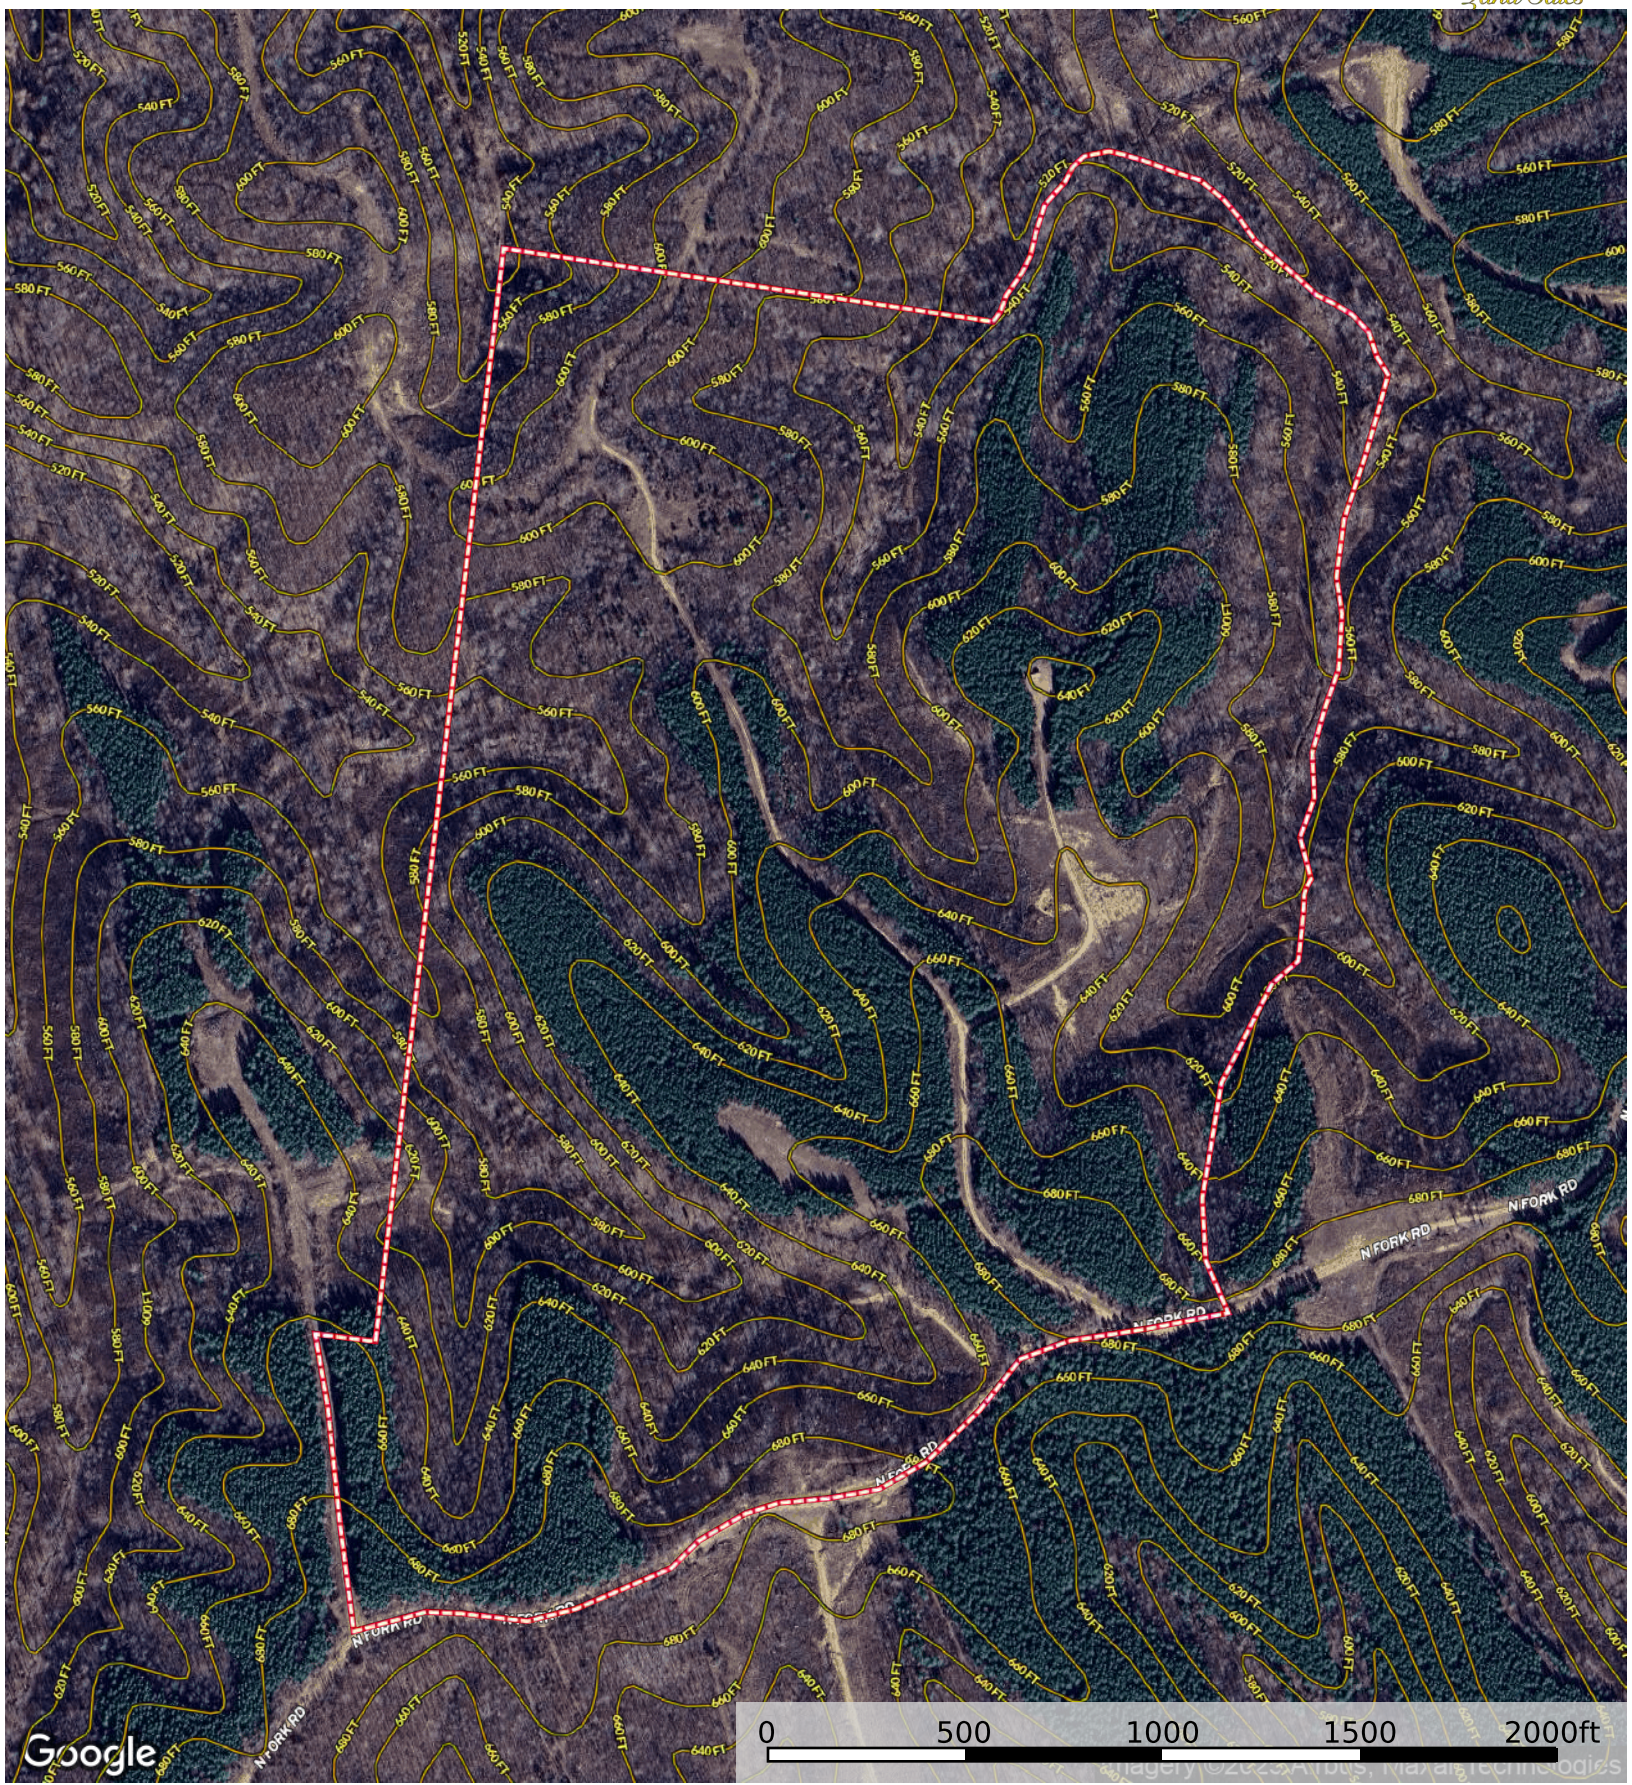

# Settle Retreat

Stewart County, Tennessee, 158 AC +/-

Boundary

# Settle Retreat

Stewart County, Tennessee, 158 AC +/-

Boundary

 Boundary