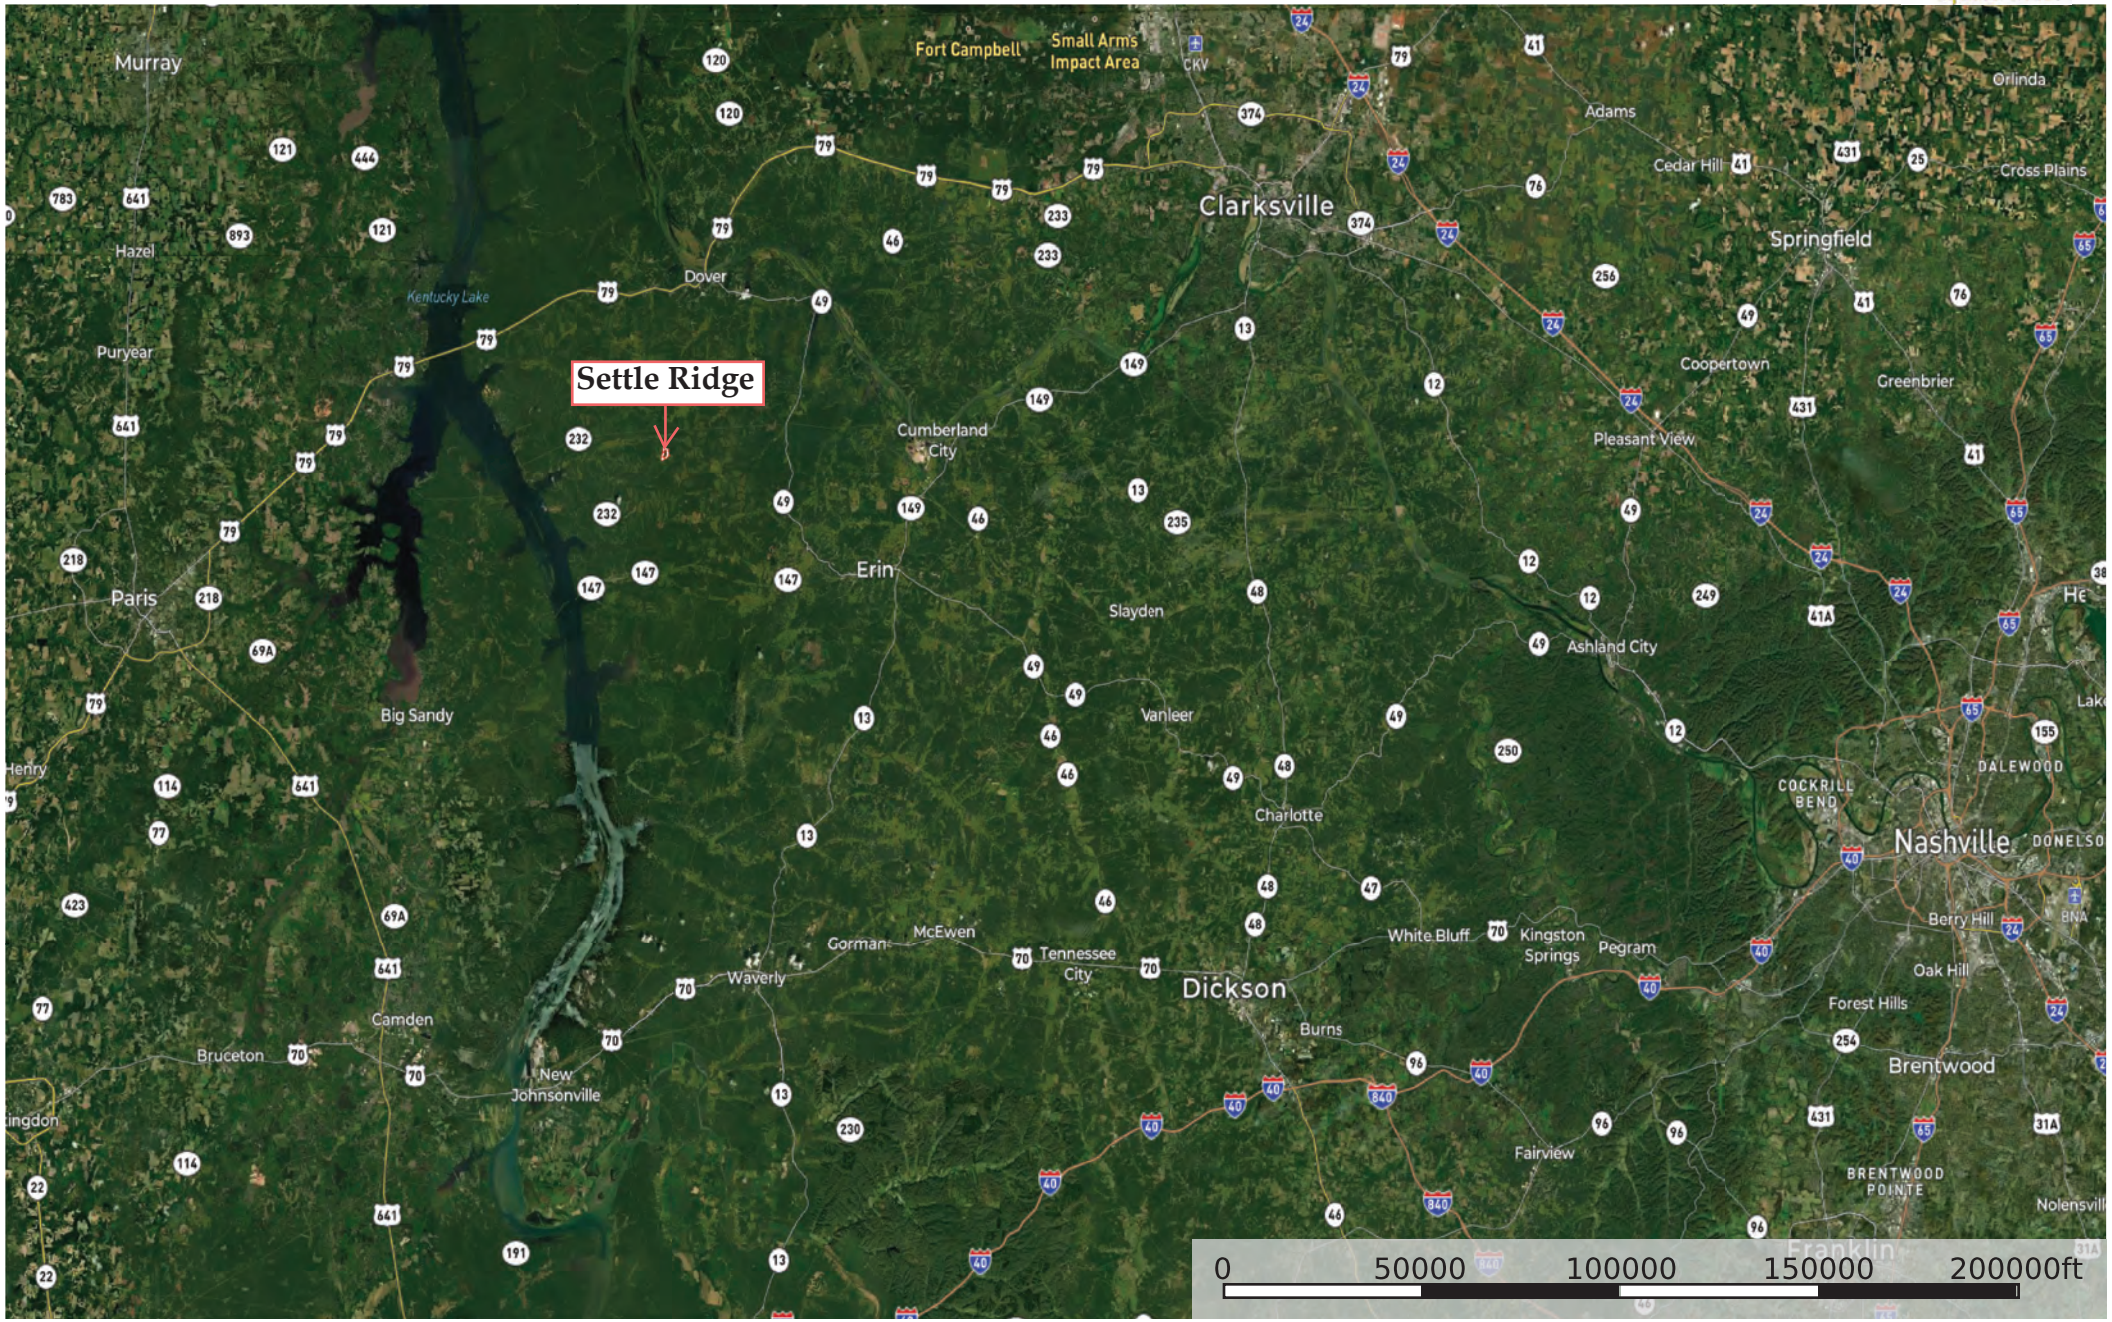

Settle Ridge

Stewart County, Tennessee, 50 AC +/-

Boundary

Settle Ridge

Stewart County, Tennessee, 50 AC +/-

232

0 5000 10000 15000 20000ft

Boundary

0 200 400 600 800ft

Boundary

 Boundary