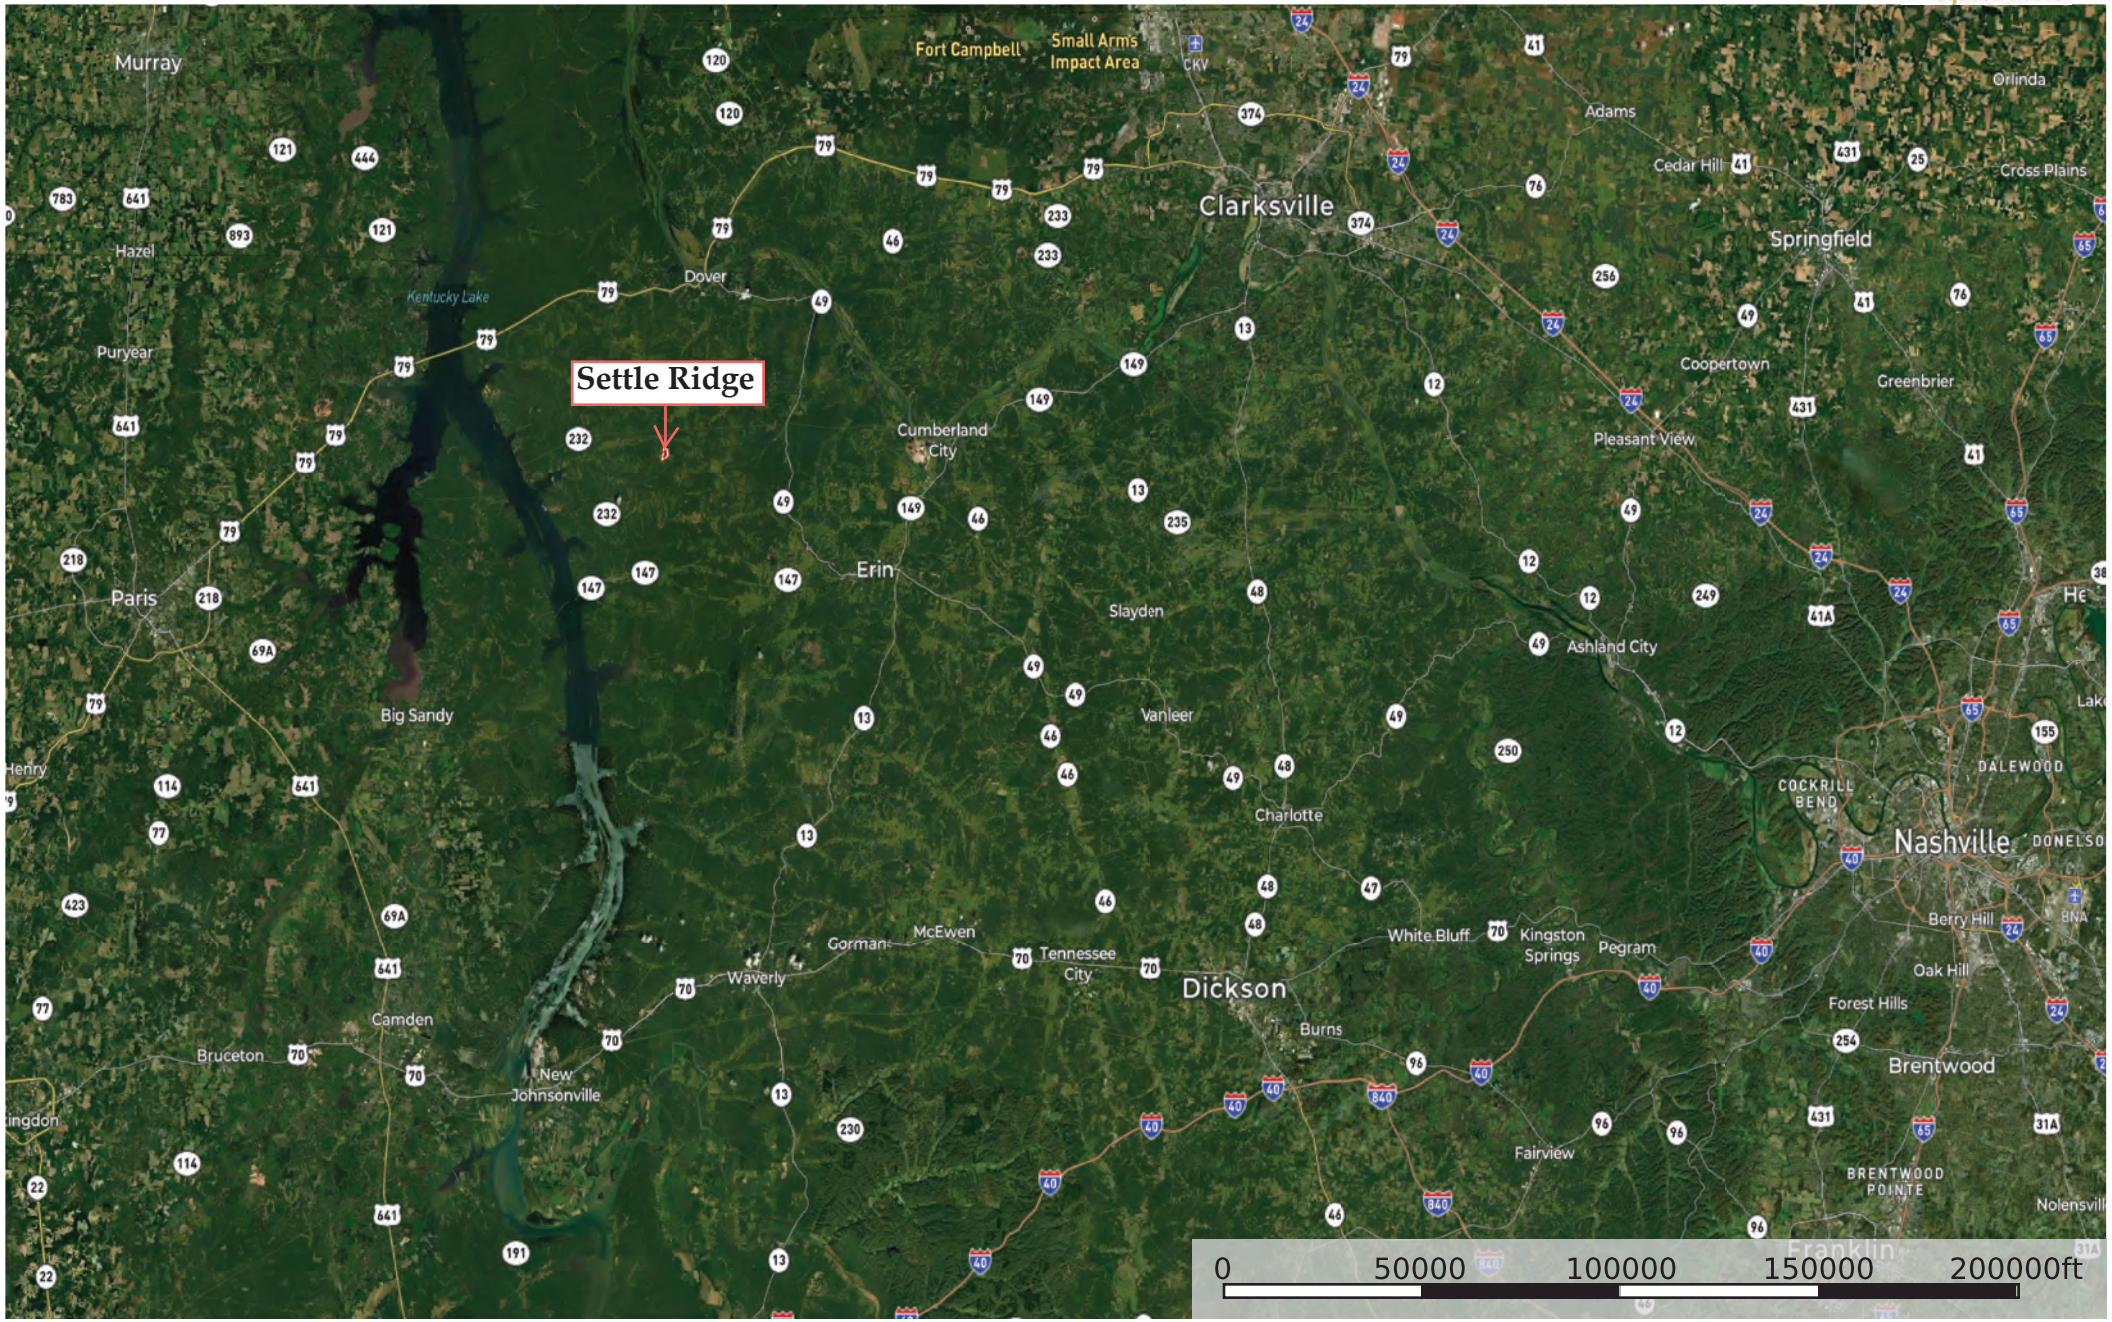

Settle Ridge

Stewart County, Tennessee, 50 AC +/-

Boundary