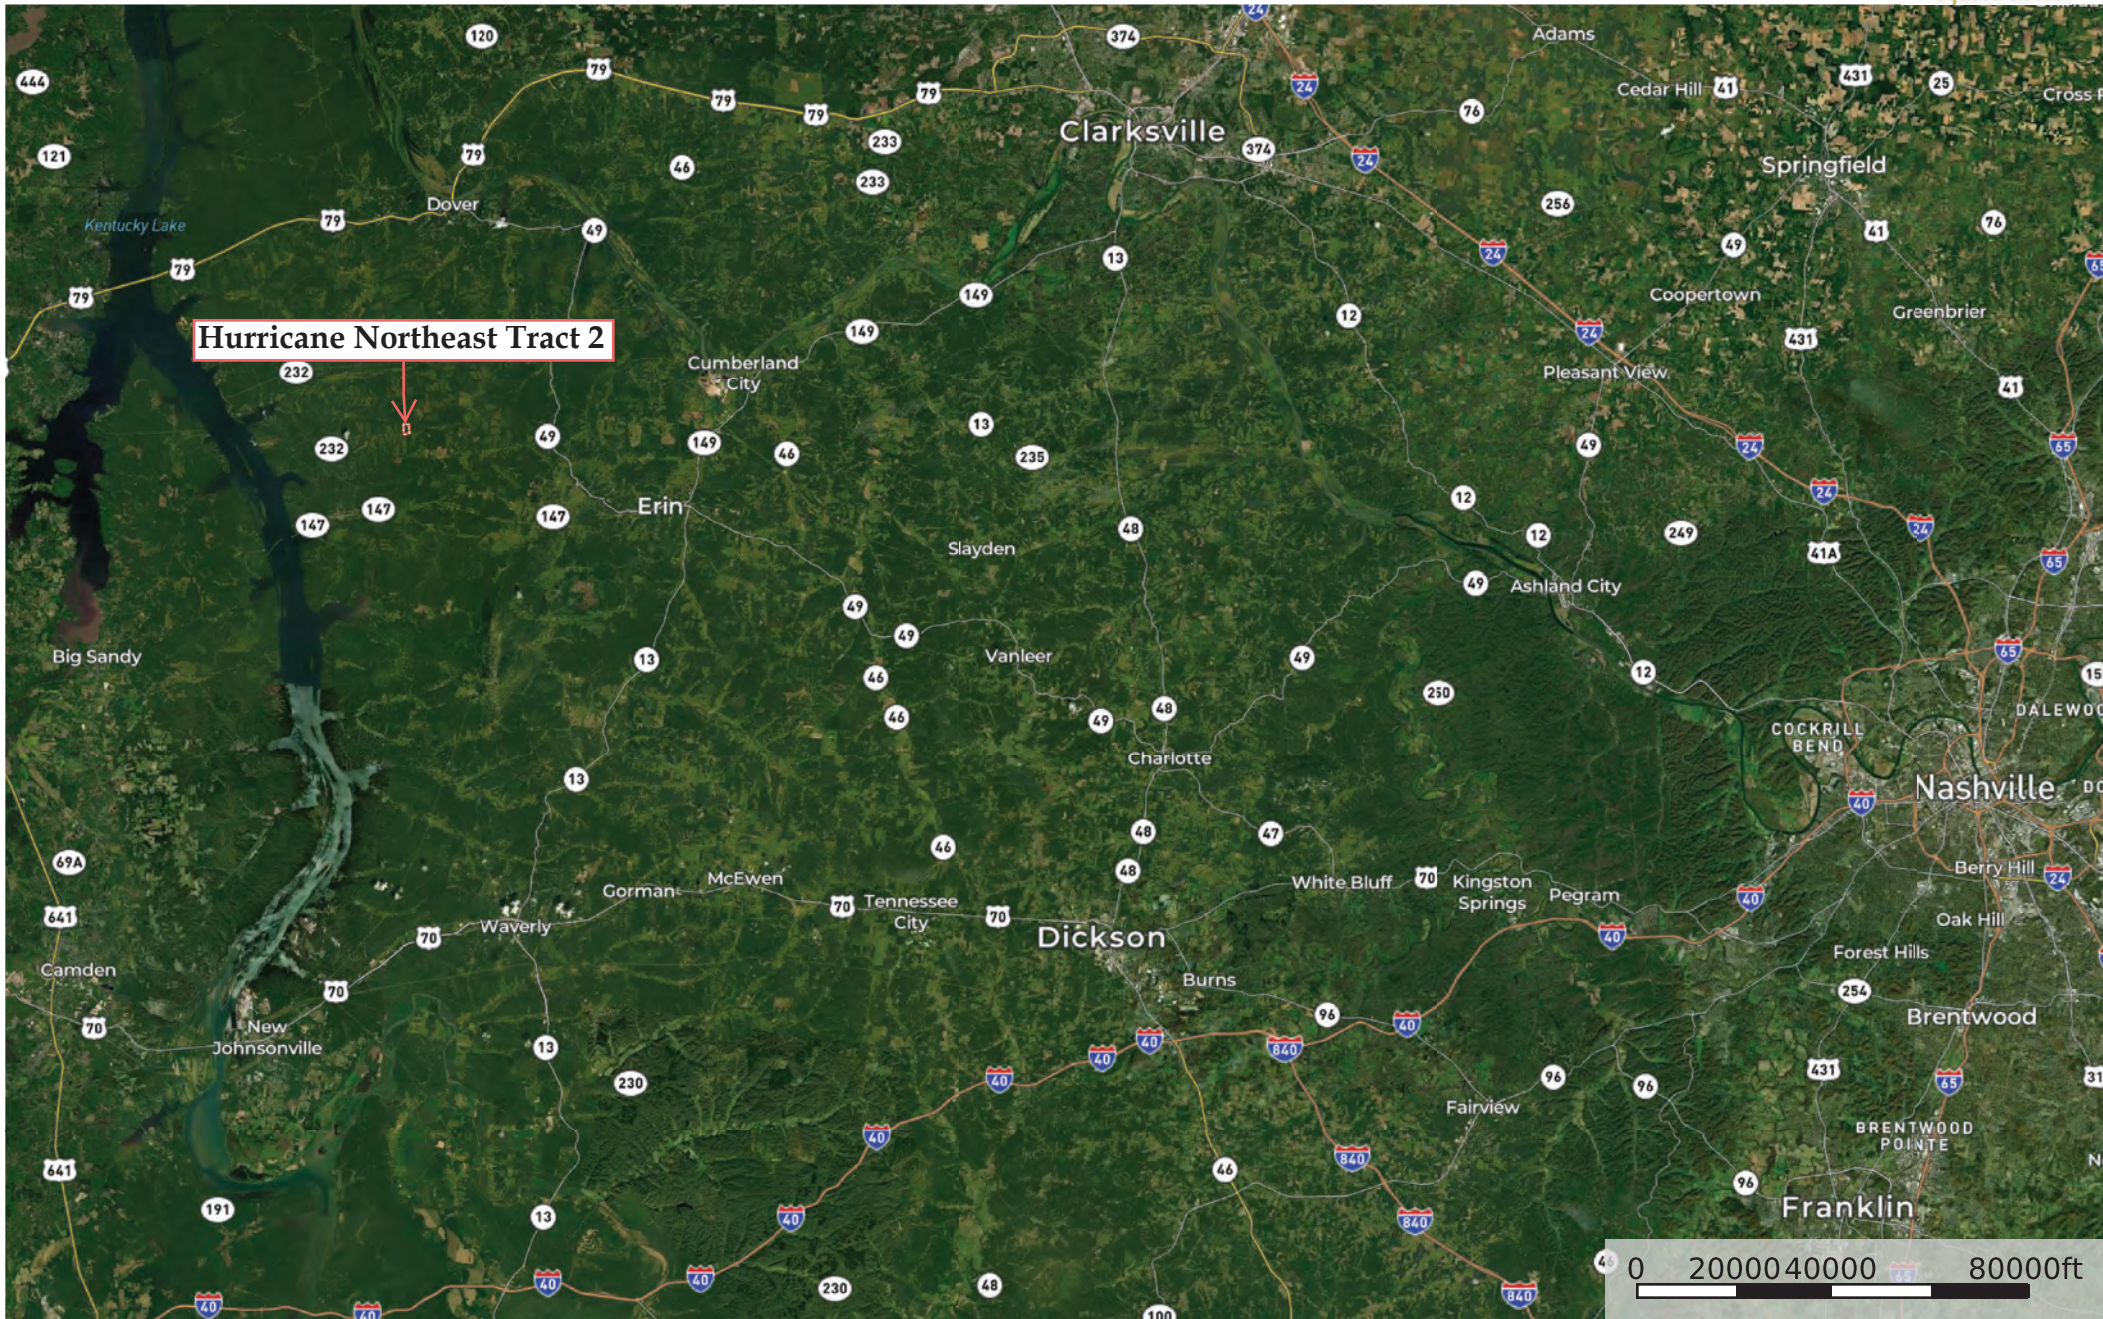

Hurricane Northeast Tract 2

Stewart County, Tennessee, 51 AC +/-

Boundary