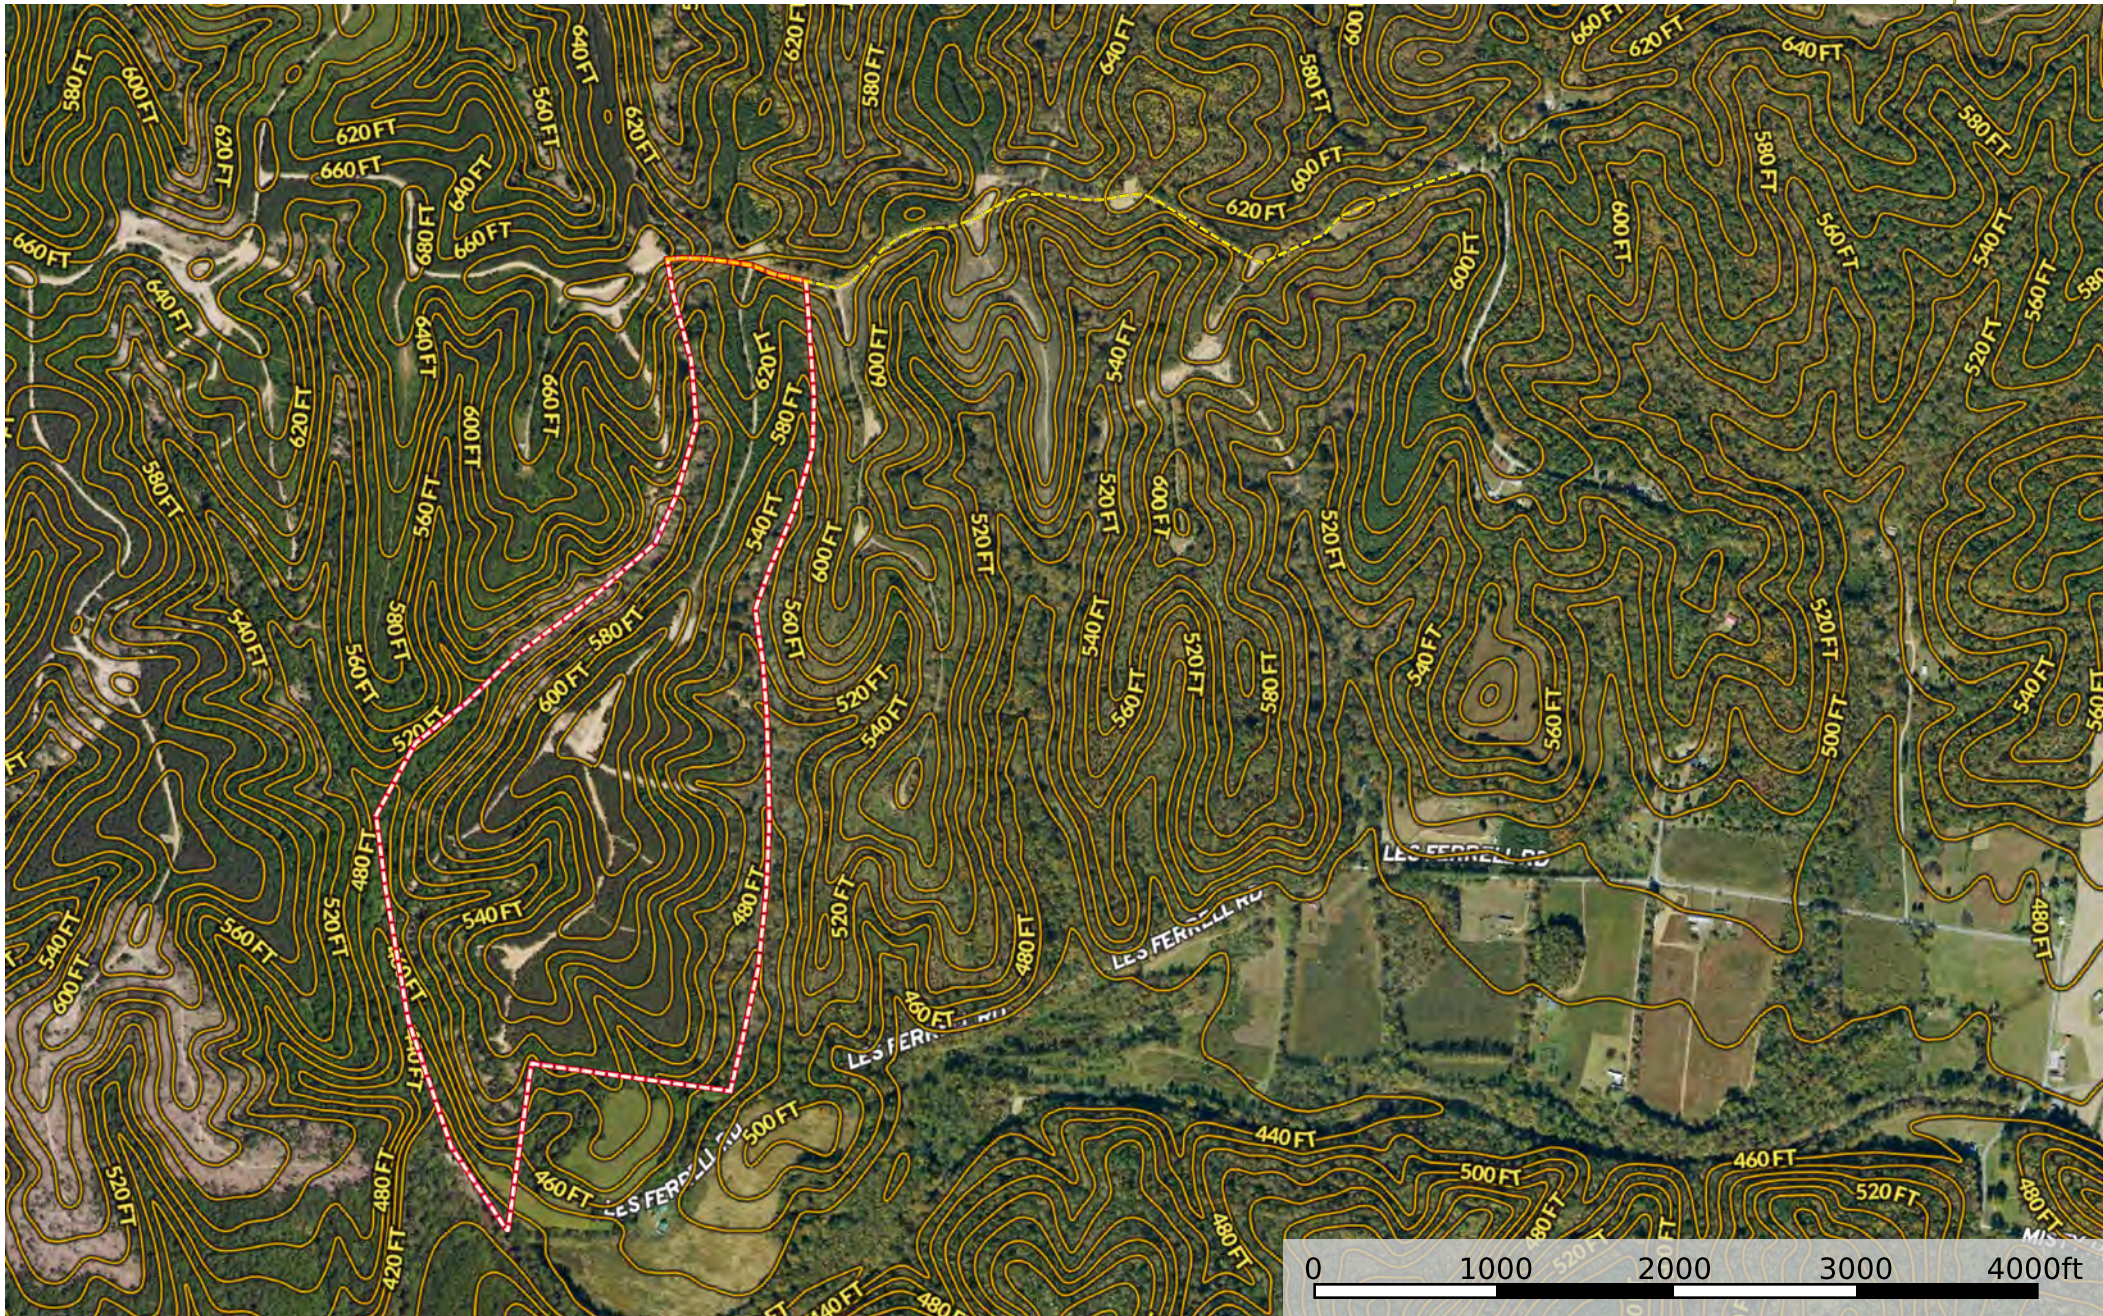

# Hurricane Southeast Tract 3

Stewart County, Tennessee, 148 AC +/-

--- Access Road    □ Boundary