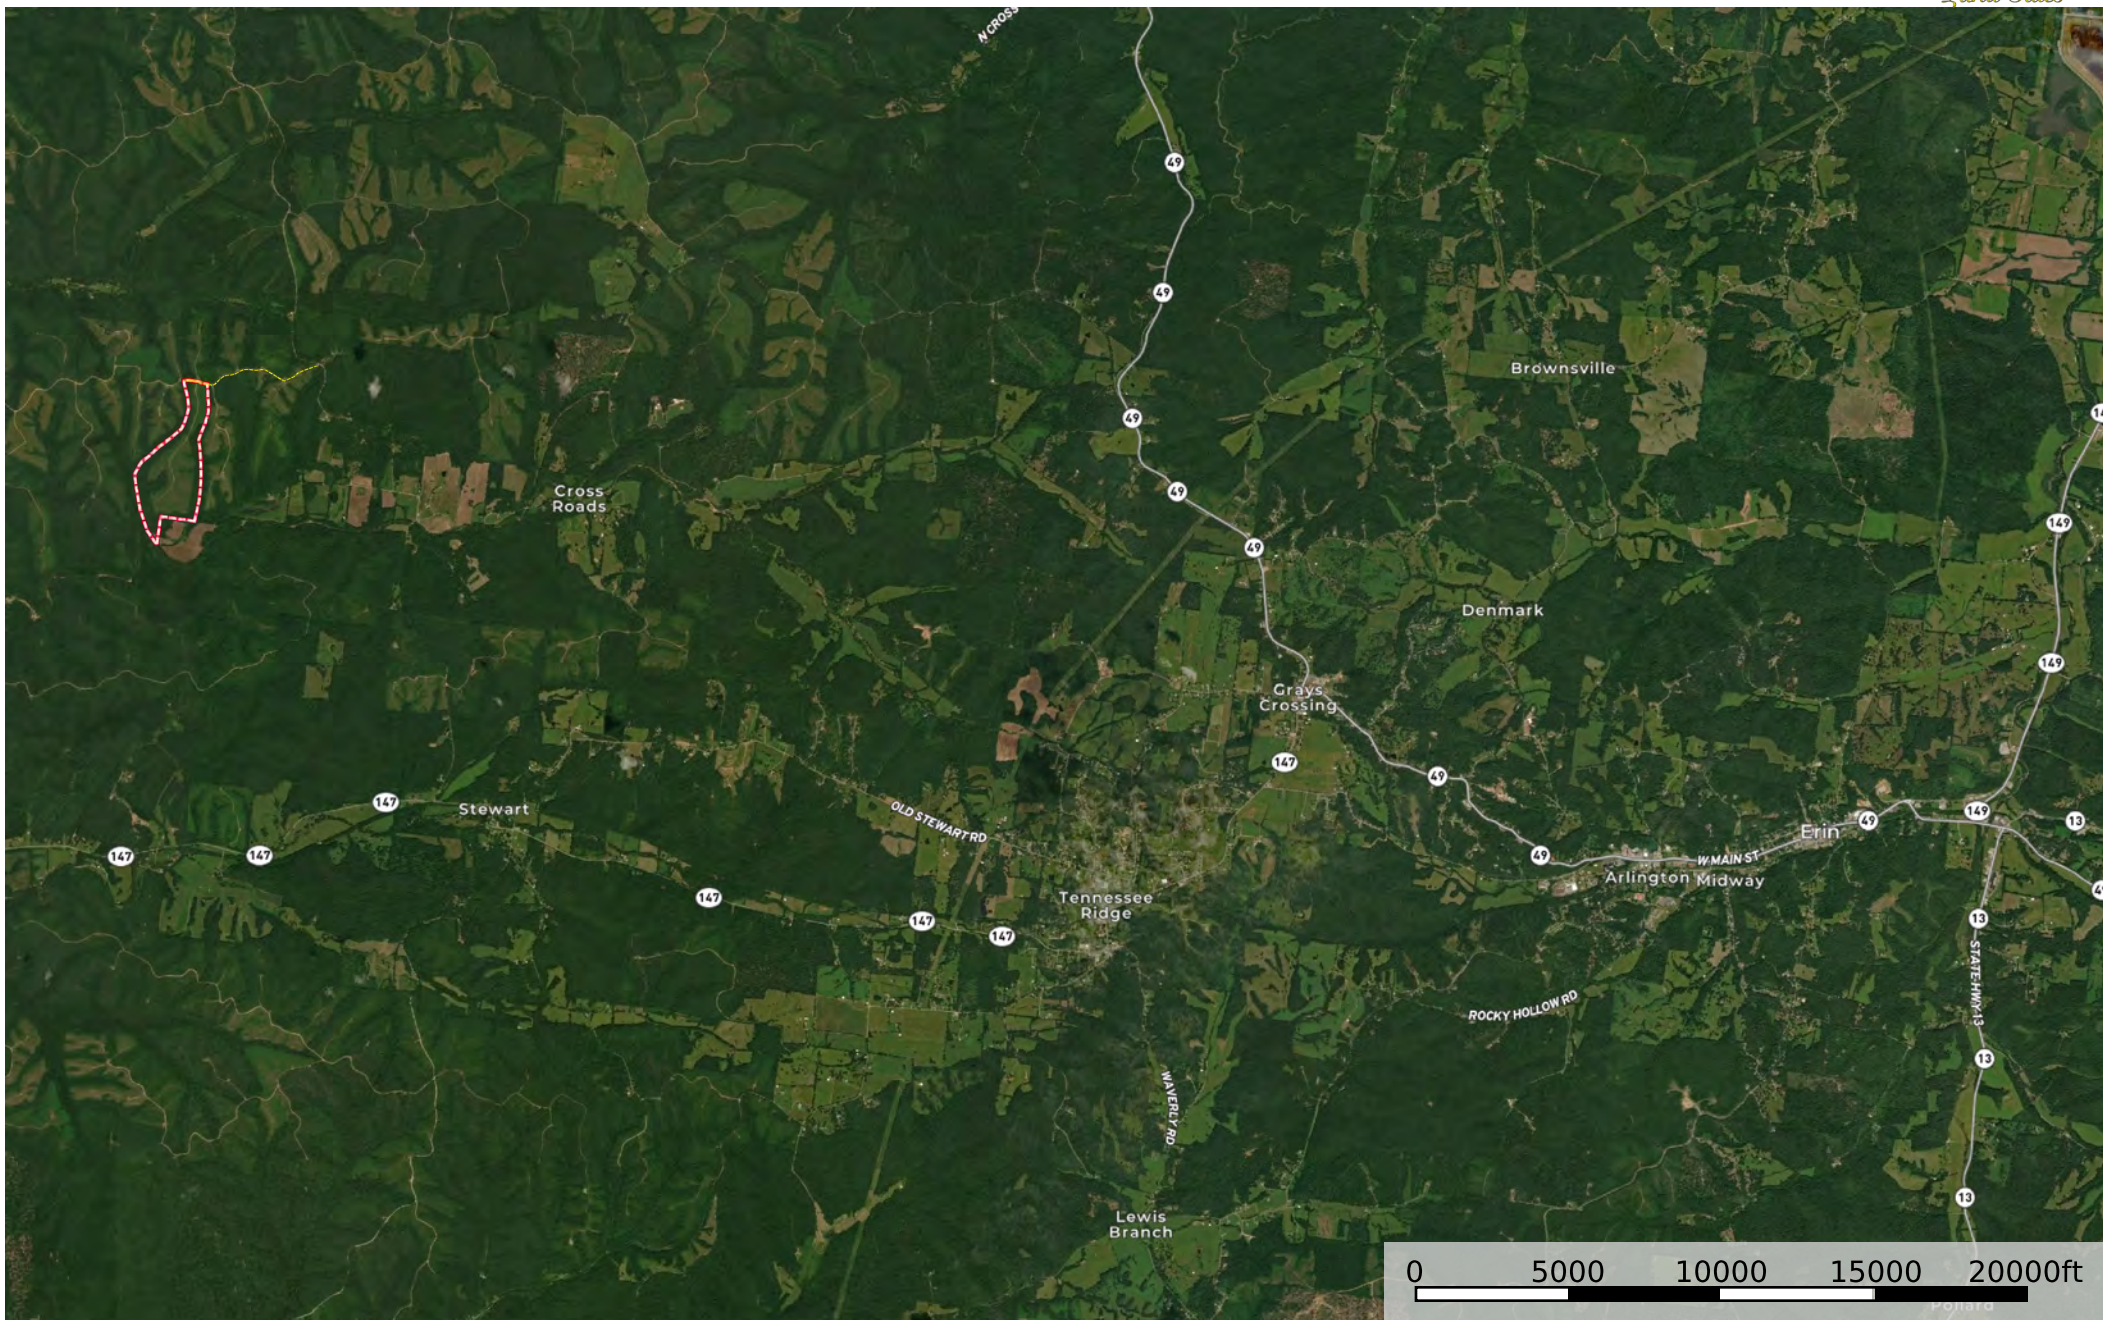

Hurricane Southeast Tract 3

Stewart County, Tennessee, 148 AC +/-

--- Access Road □ Boundary