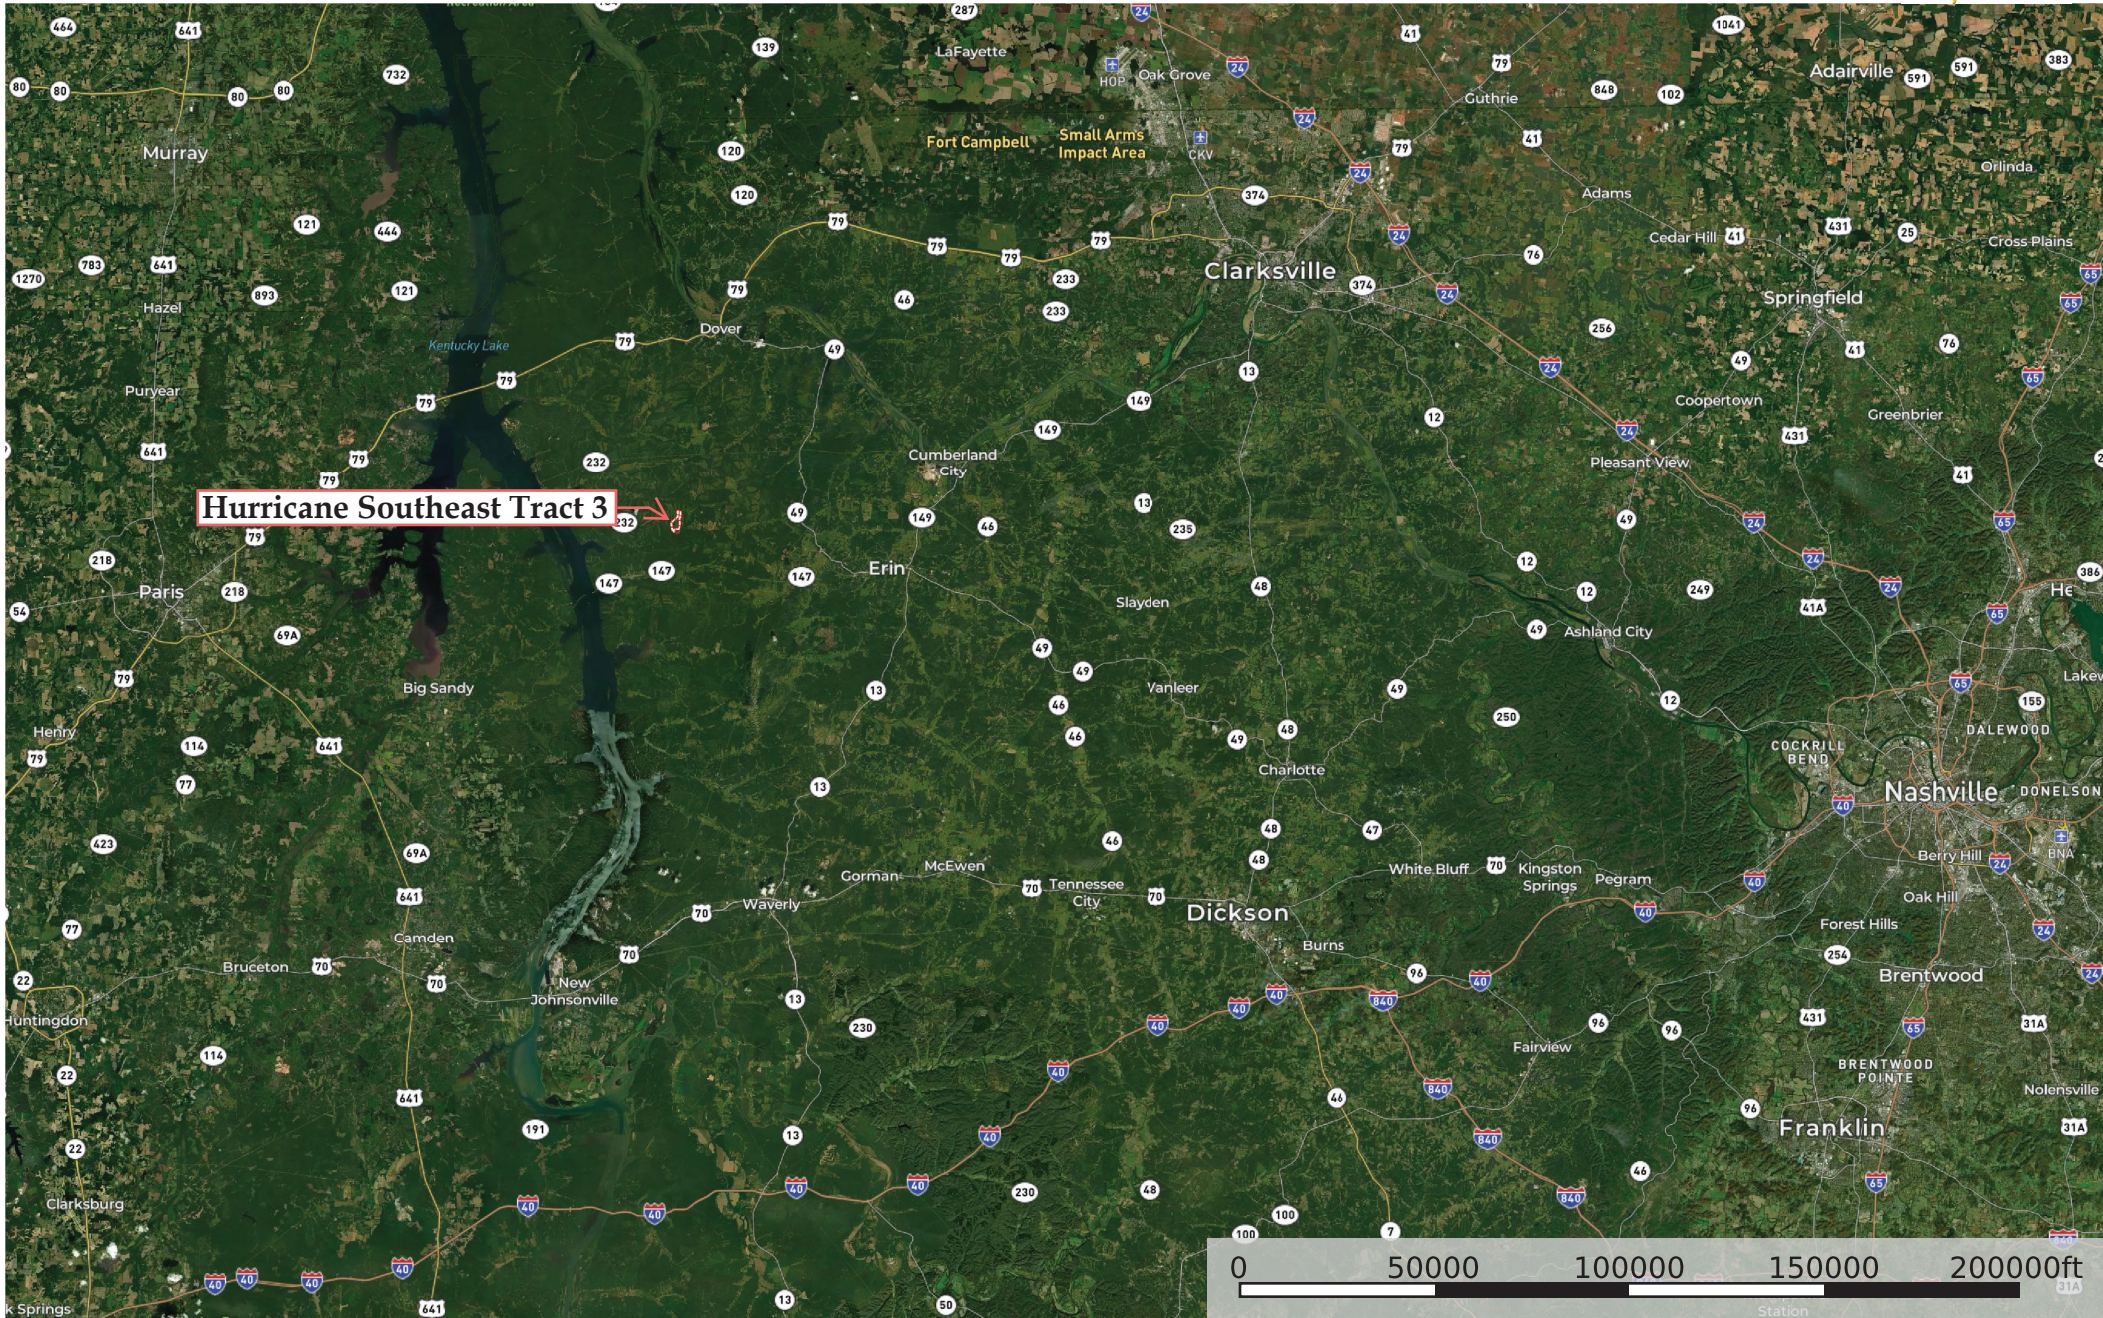

Hurricane Southeast Tract 3

Stewart County, Tennessee, 148 AC +/-

Hurricane Southeast Tract 3

Boundary