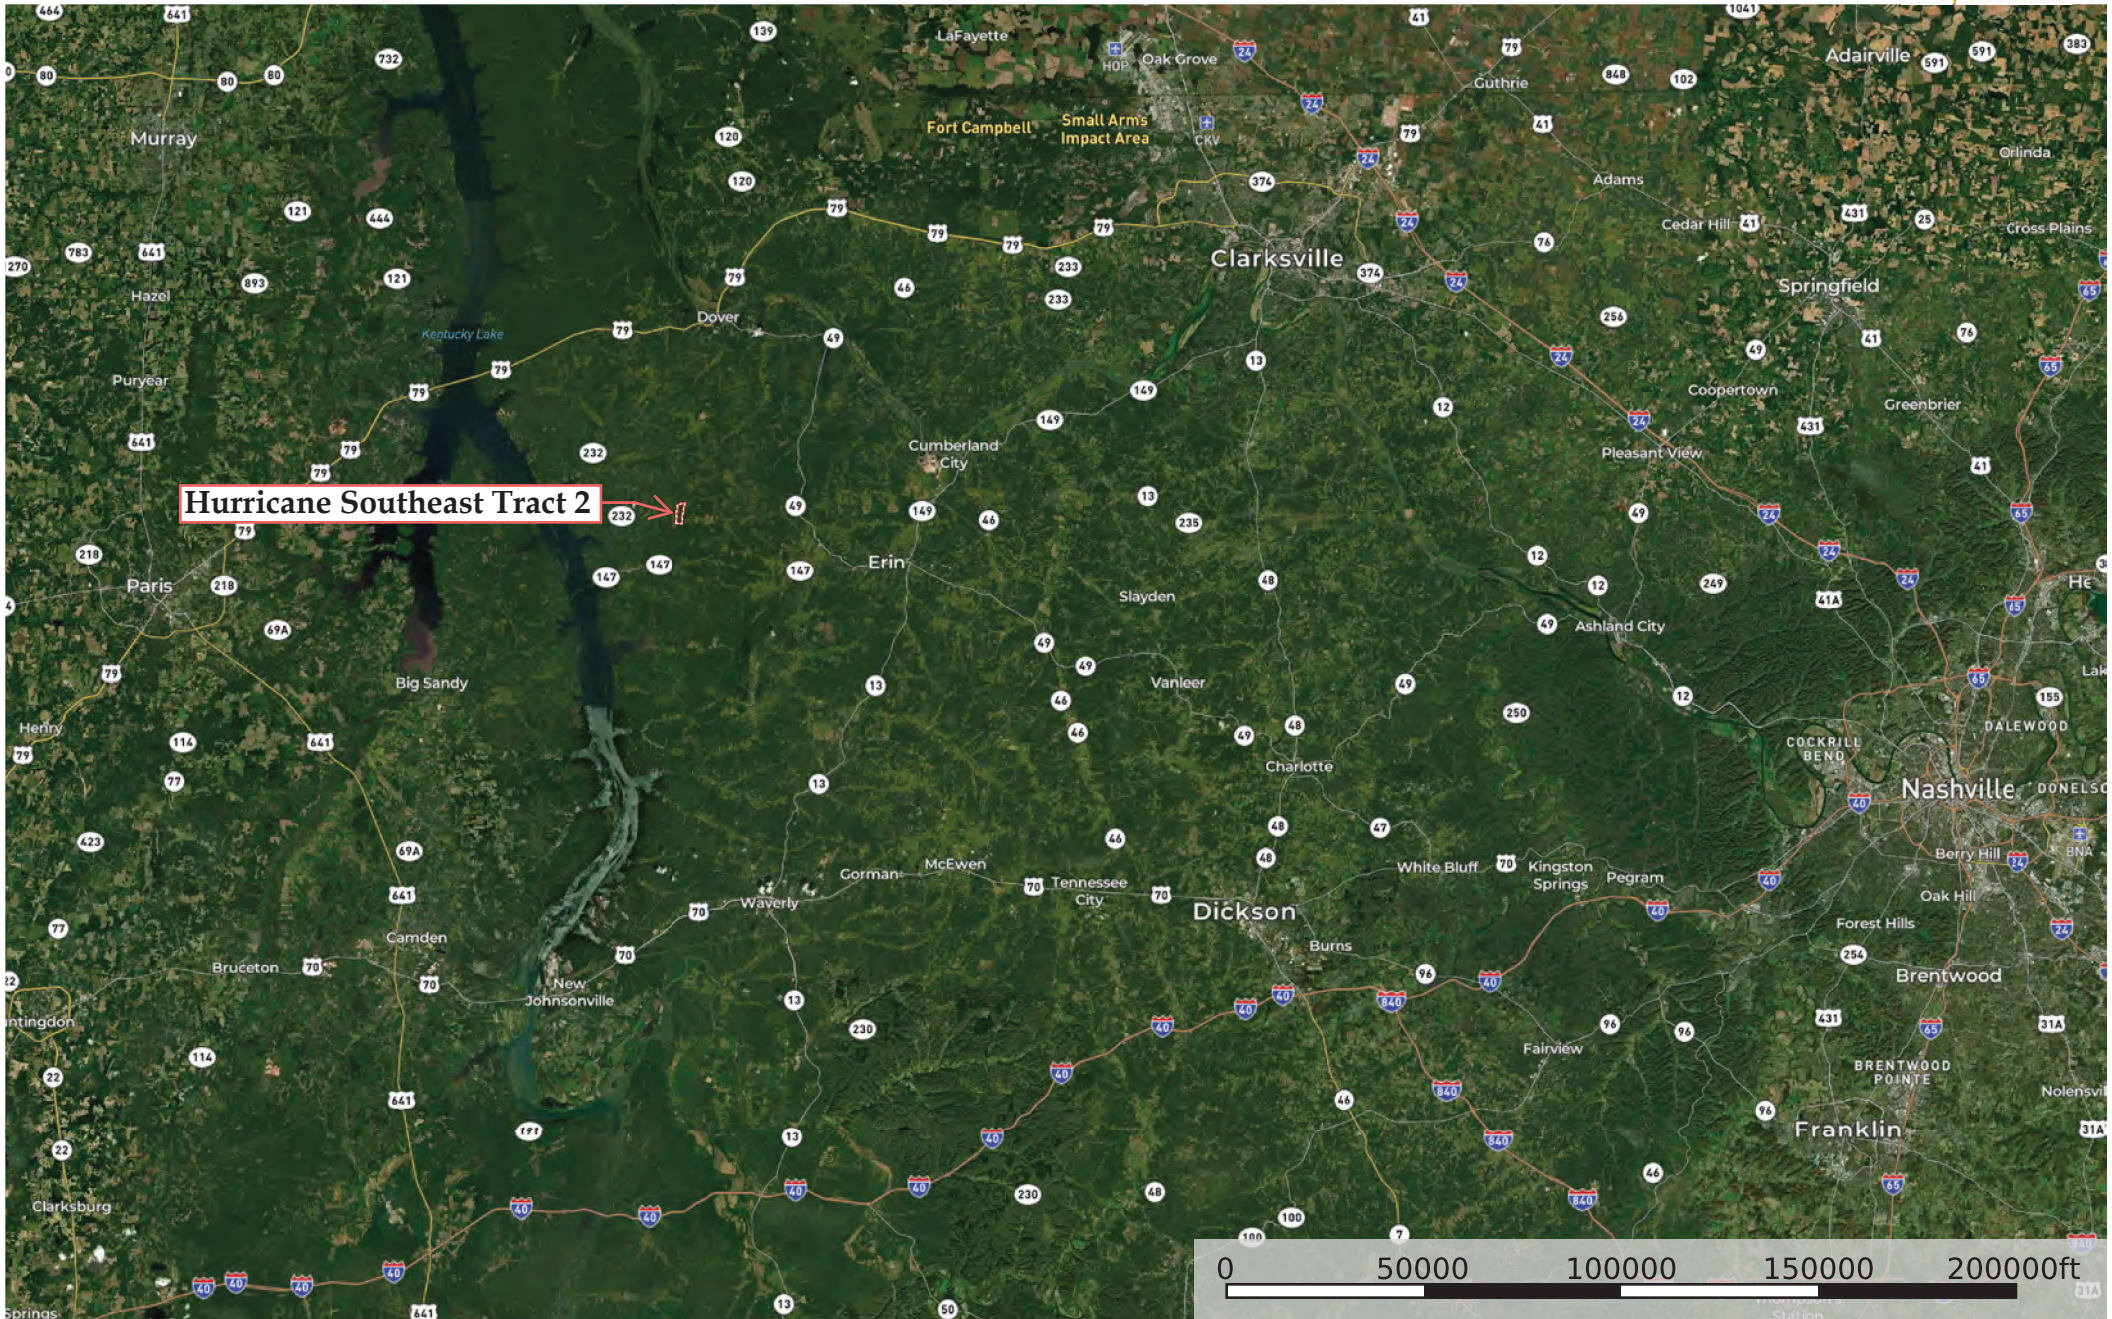

Hurricane Southeast Tract 2

Stewart County, Tennessee, 179 AC +/-

 Boundary

Hurricane Southeast Tract 2

Stewart County, Tennessee, 179 AC +/-

--- Access Road □ Boundary

Hurricane Southeast Tract 2

Stewart County, Tennessee, 179 AC +/-

--- Access Road □ Boundary

--- Access Road □ Boundary