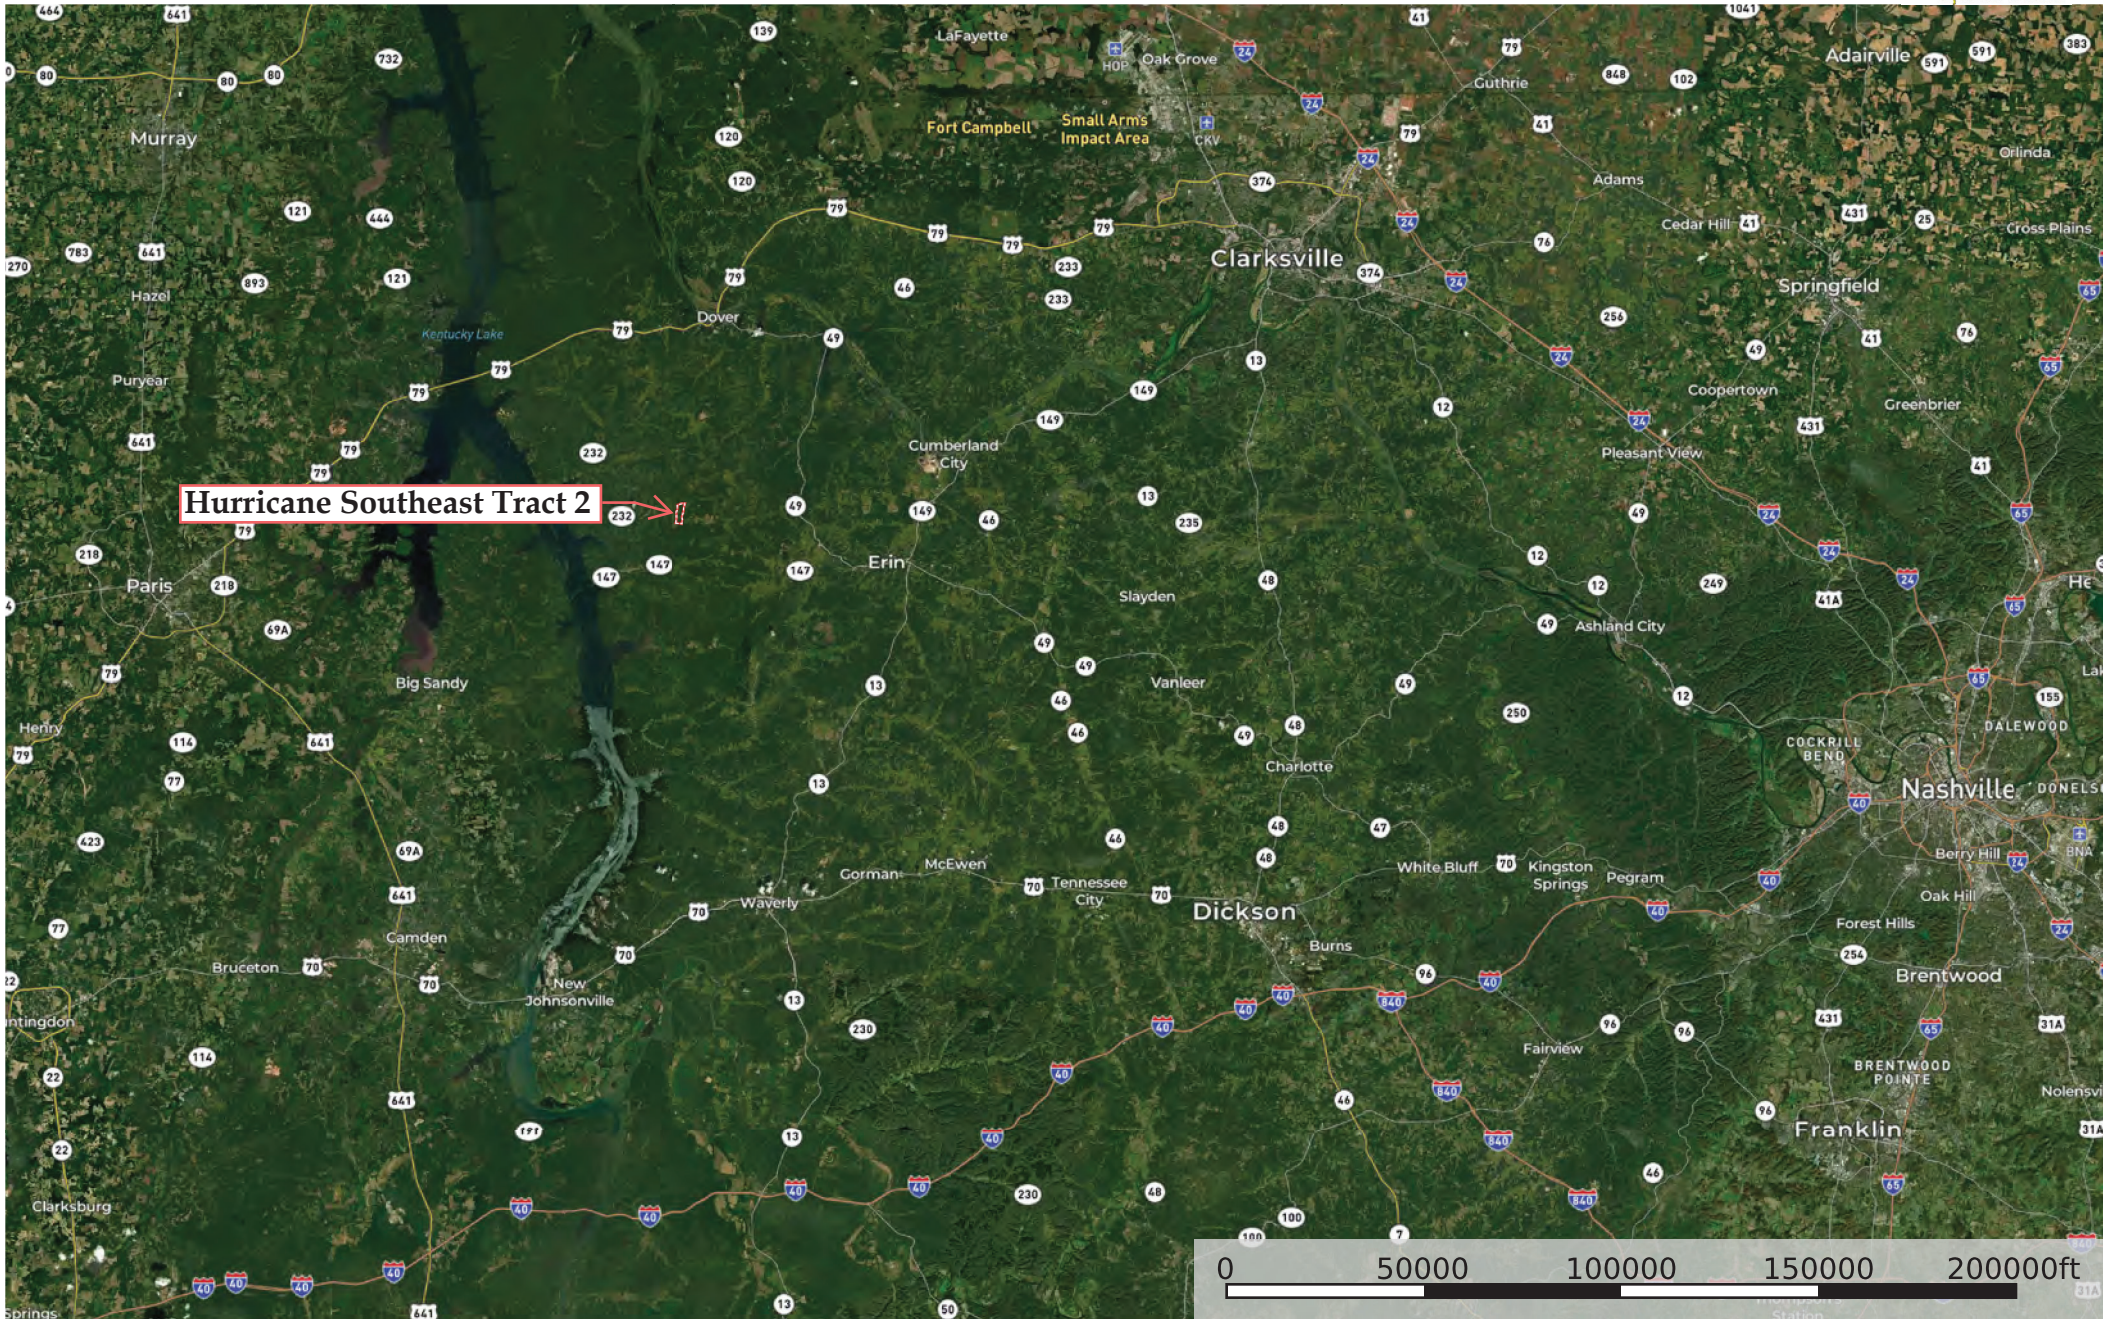

Hurricane Southeast Tract 2

Stewart County, Tennessee, 179 AC +/-

Hurricane Southeast Tract 2

Boundary