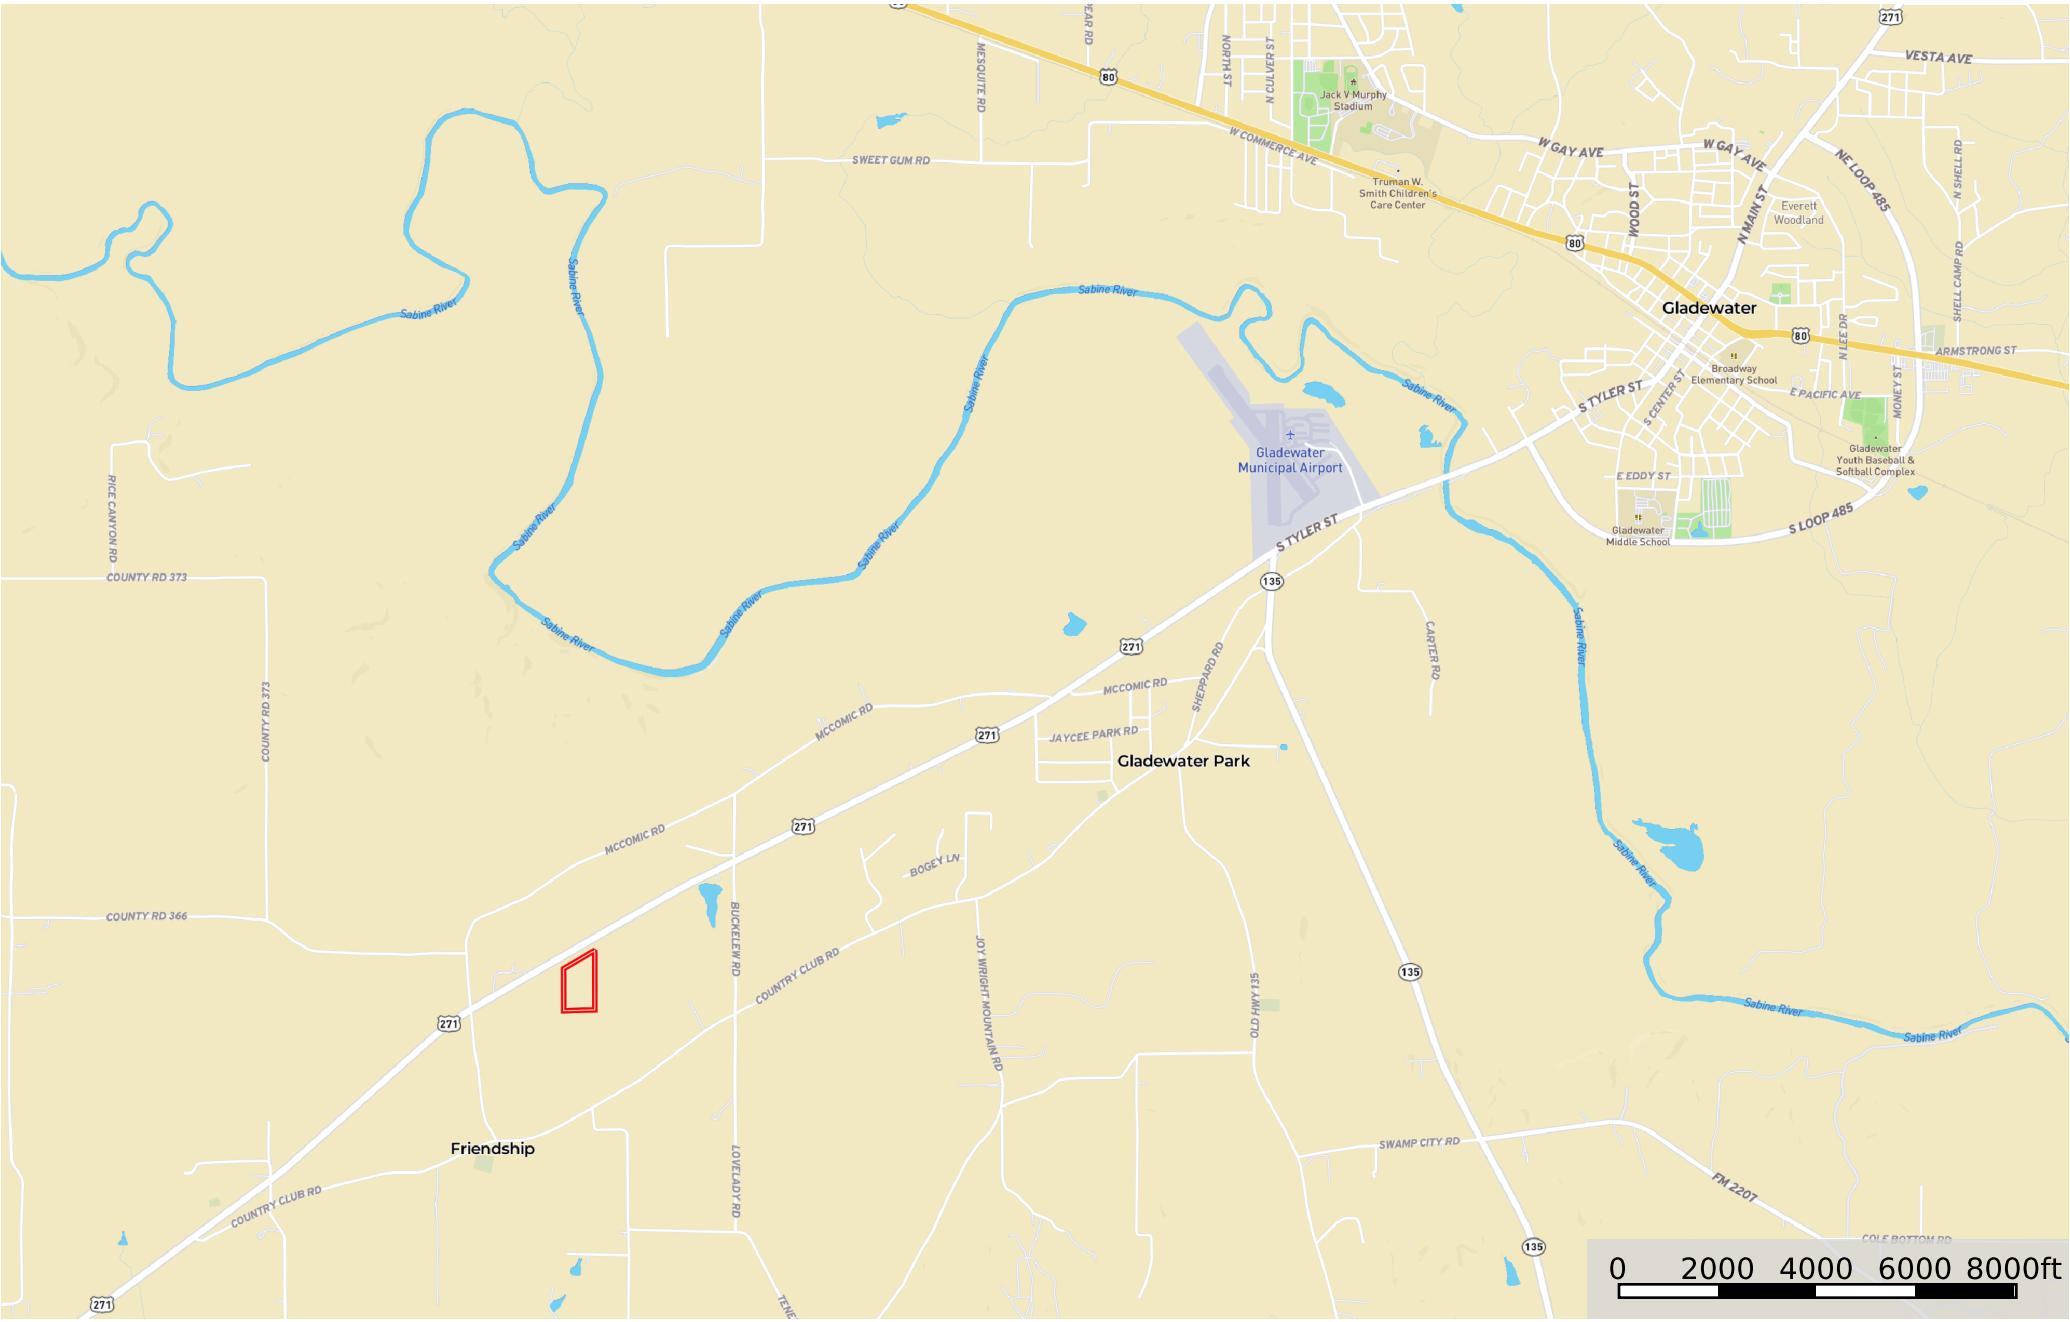

SM Tract 8
Smith County, Texas, 14.7 AC +/-

 Boundary