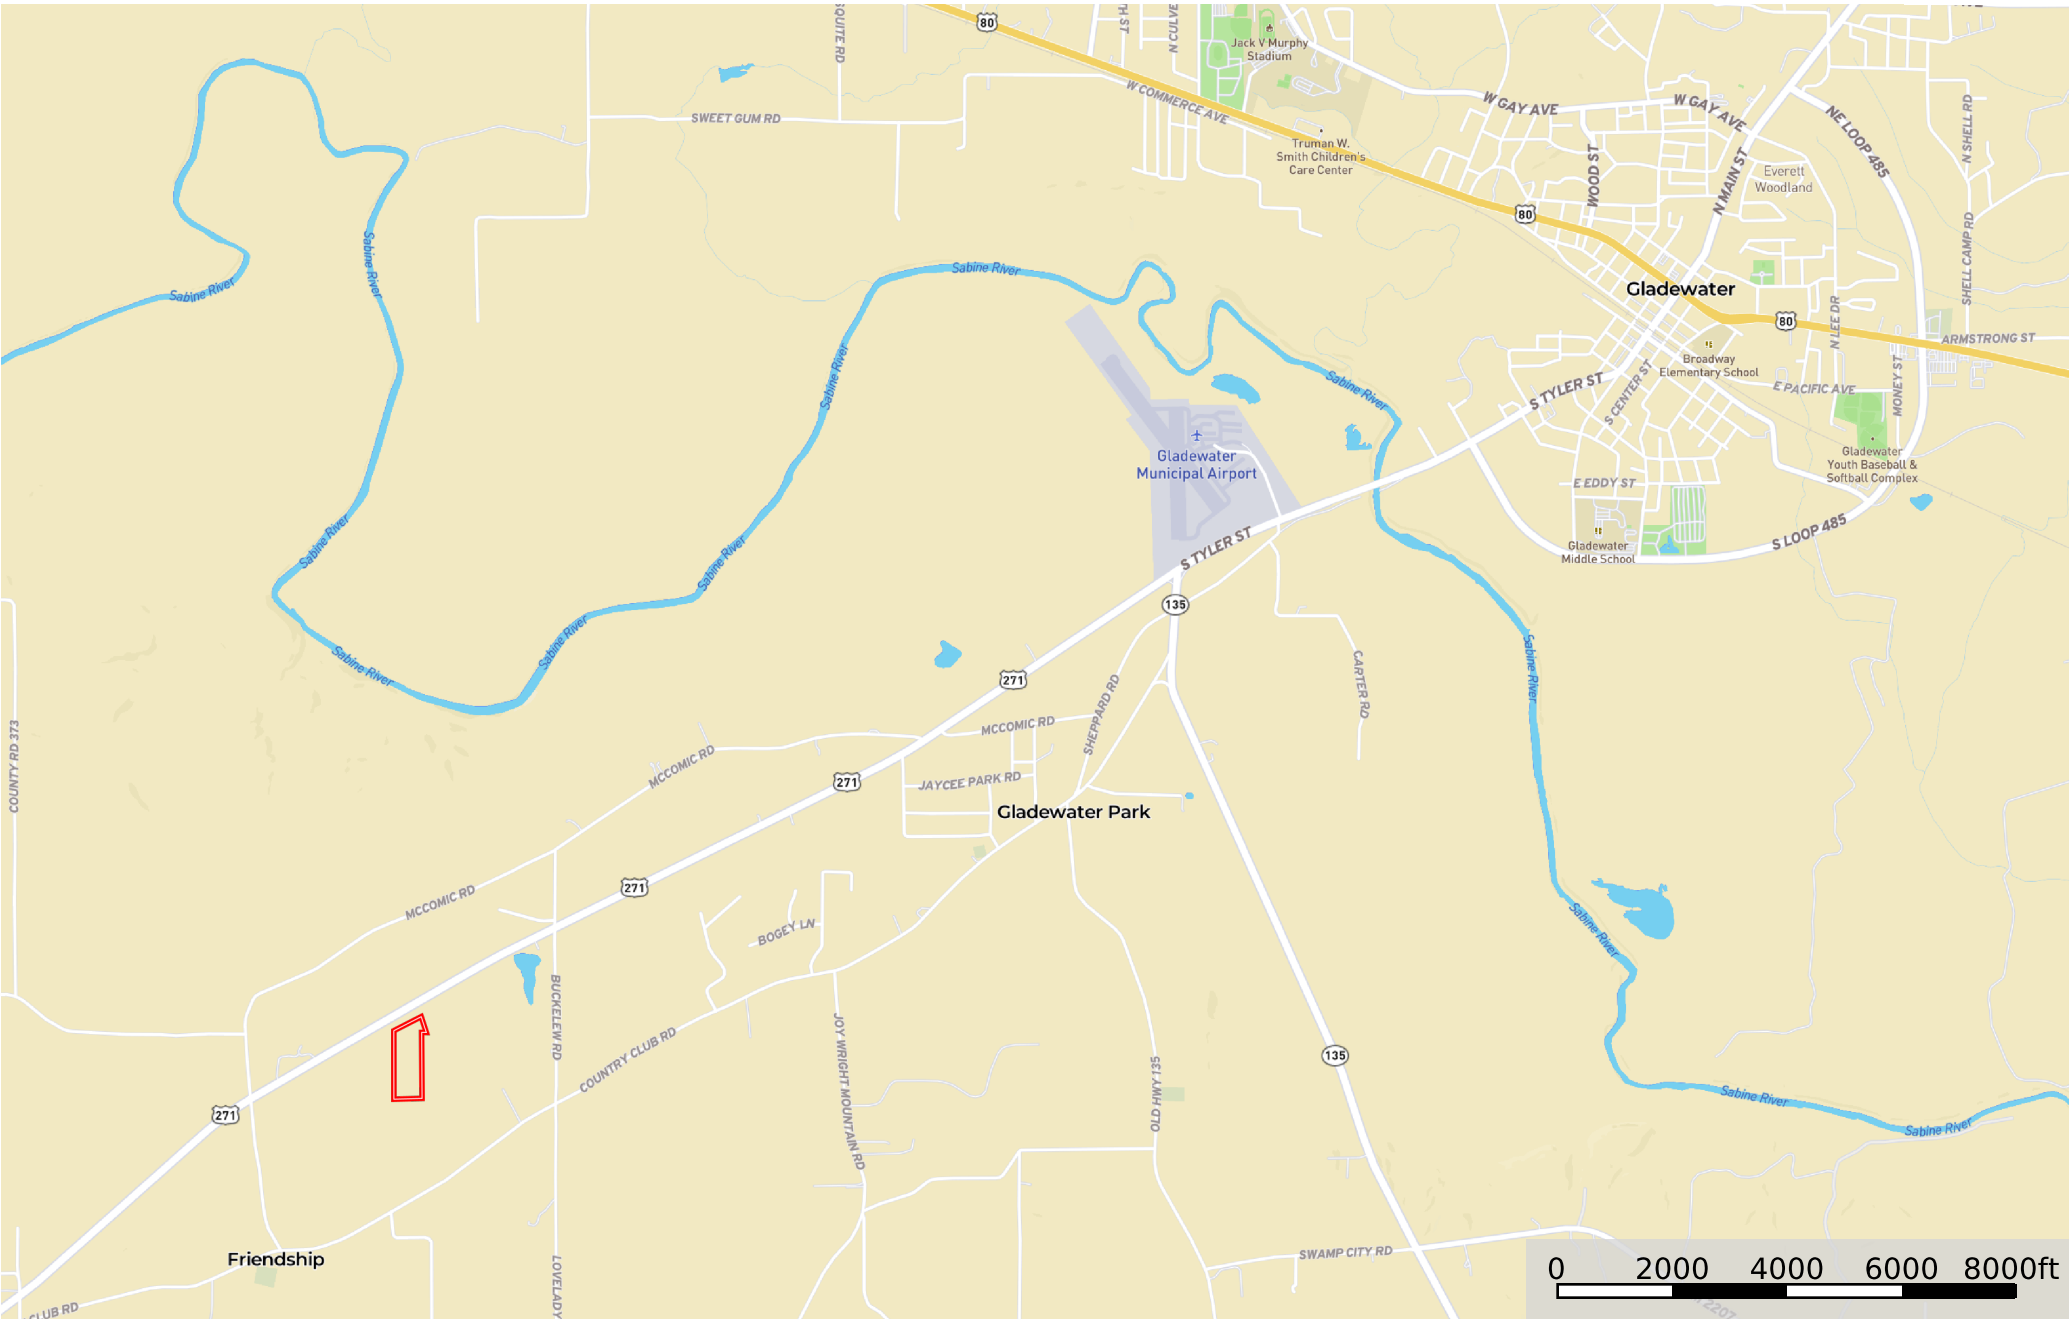

SM Tract 9
Smith County, Texas, 14.92 AC +/-

 Boundary