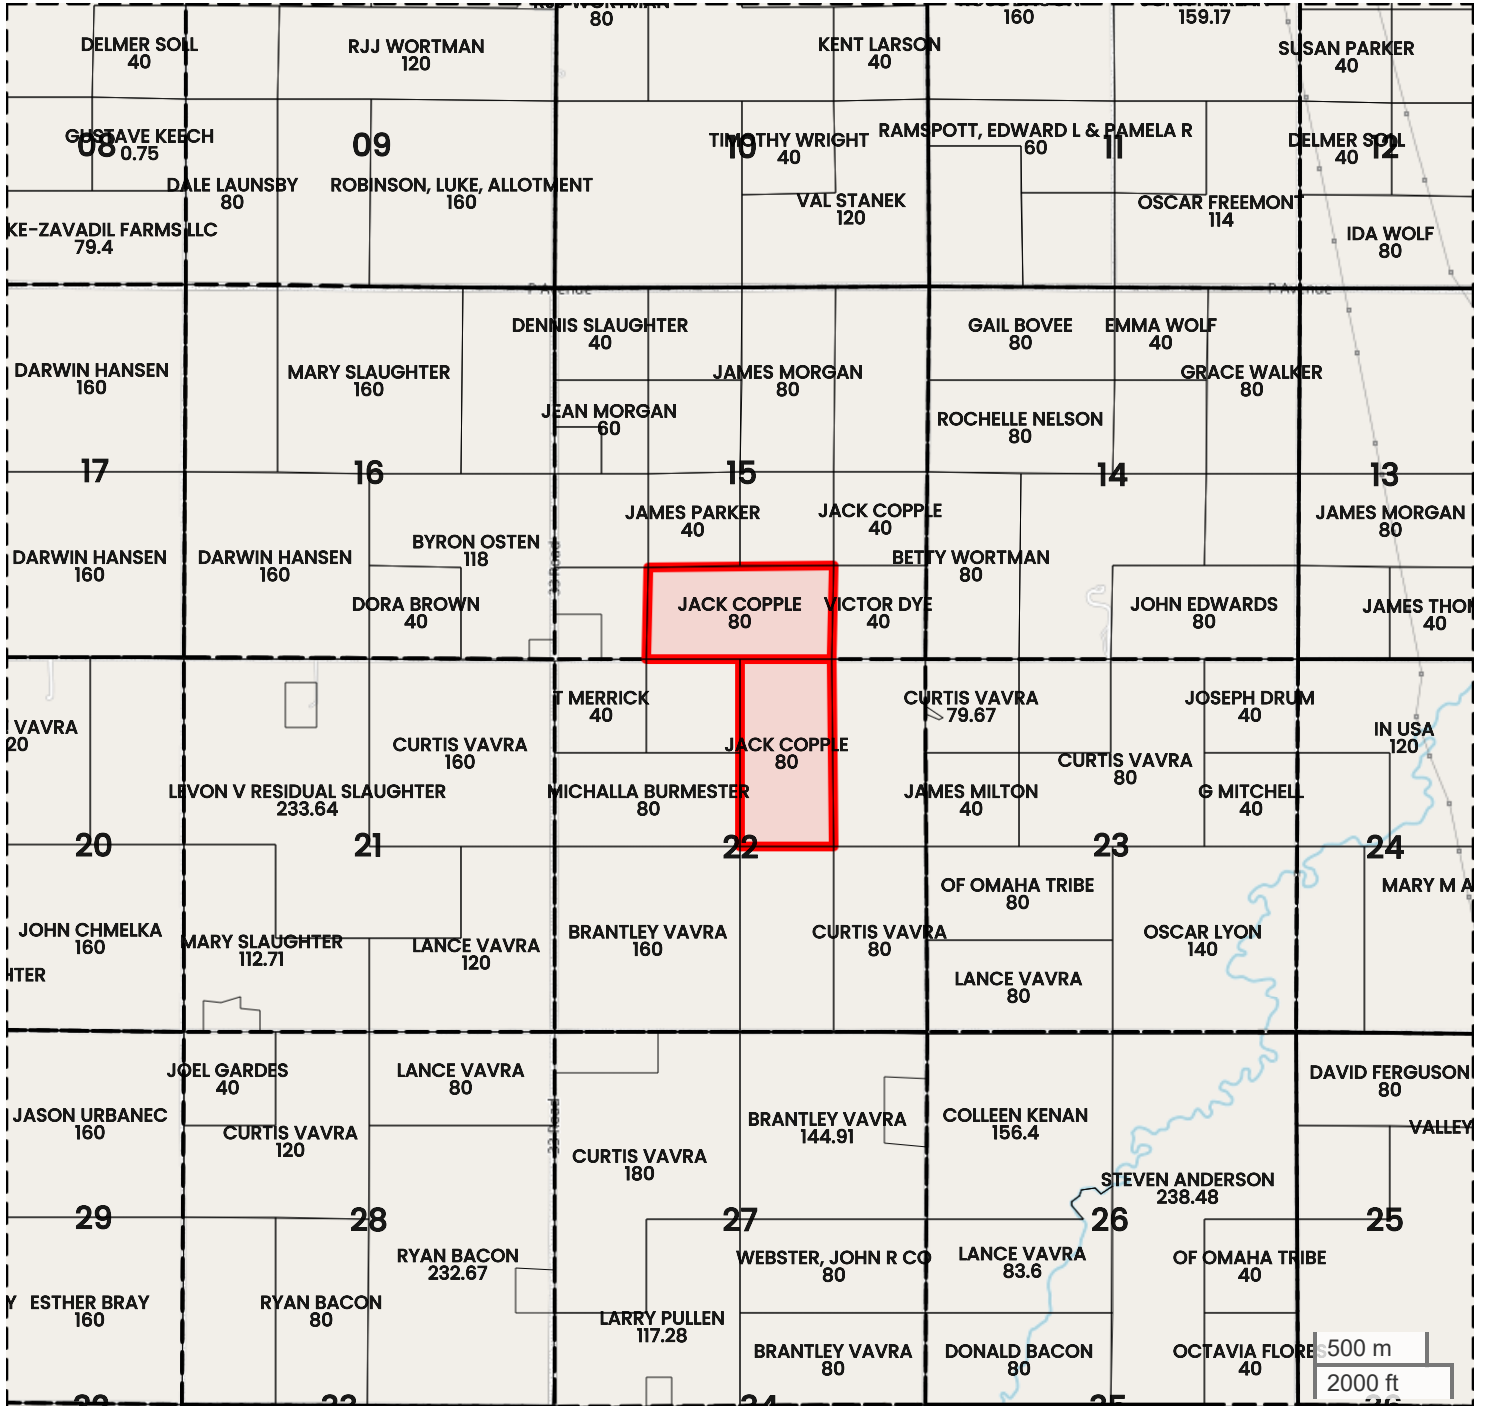

COPPLE - TRACTS 1 & 2

PLAT MAP

Center: 42.044298, -96.395511

22-24N-9E

Dawes Township

Thurston County, NE

FarmWorth, LLC makes no representations or warranties, express or implied, as to the accuracy of any information, data, numerical values, boundaries, or any other information generated through the use of FarmWorth.com. User is solely responsible for independently investigating and determining all information provided through FarmWorth.com prior to use and waives any and all claims against FarmWorth, LLC for any inaccuracies or inconsistencies in the information and/or data.