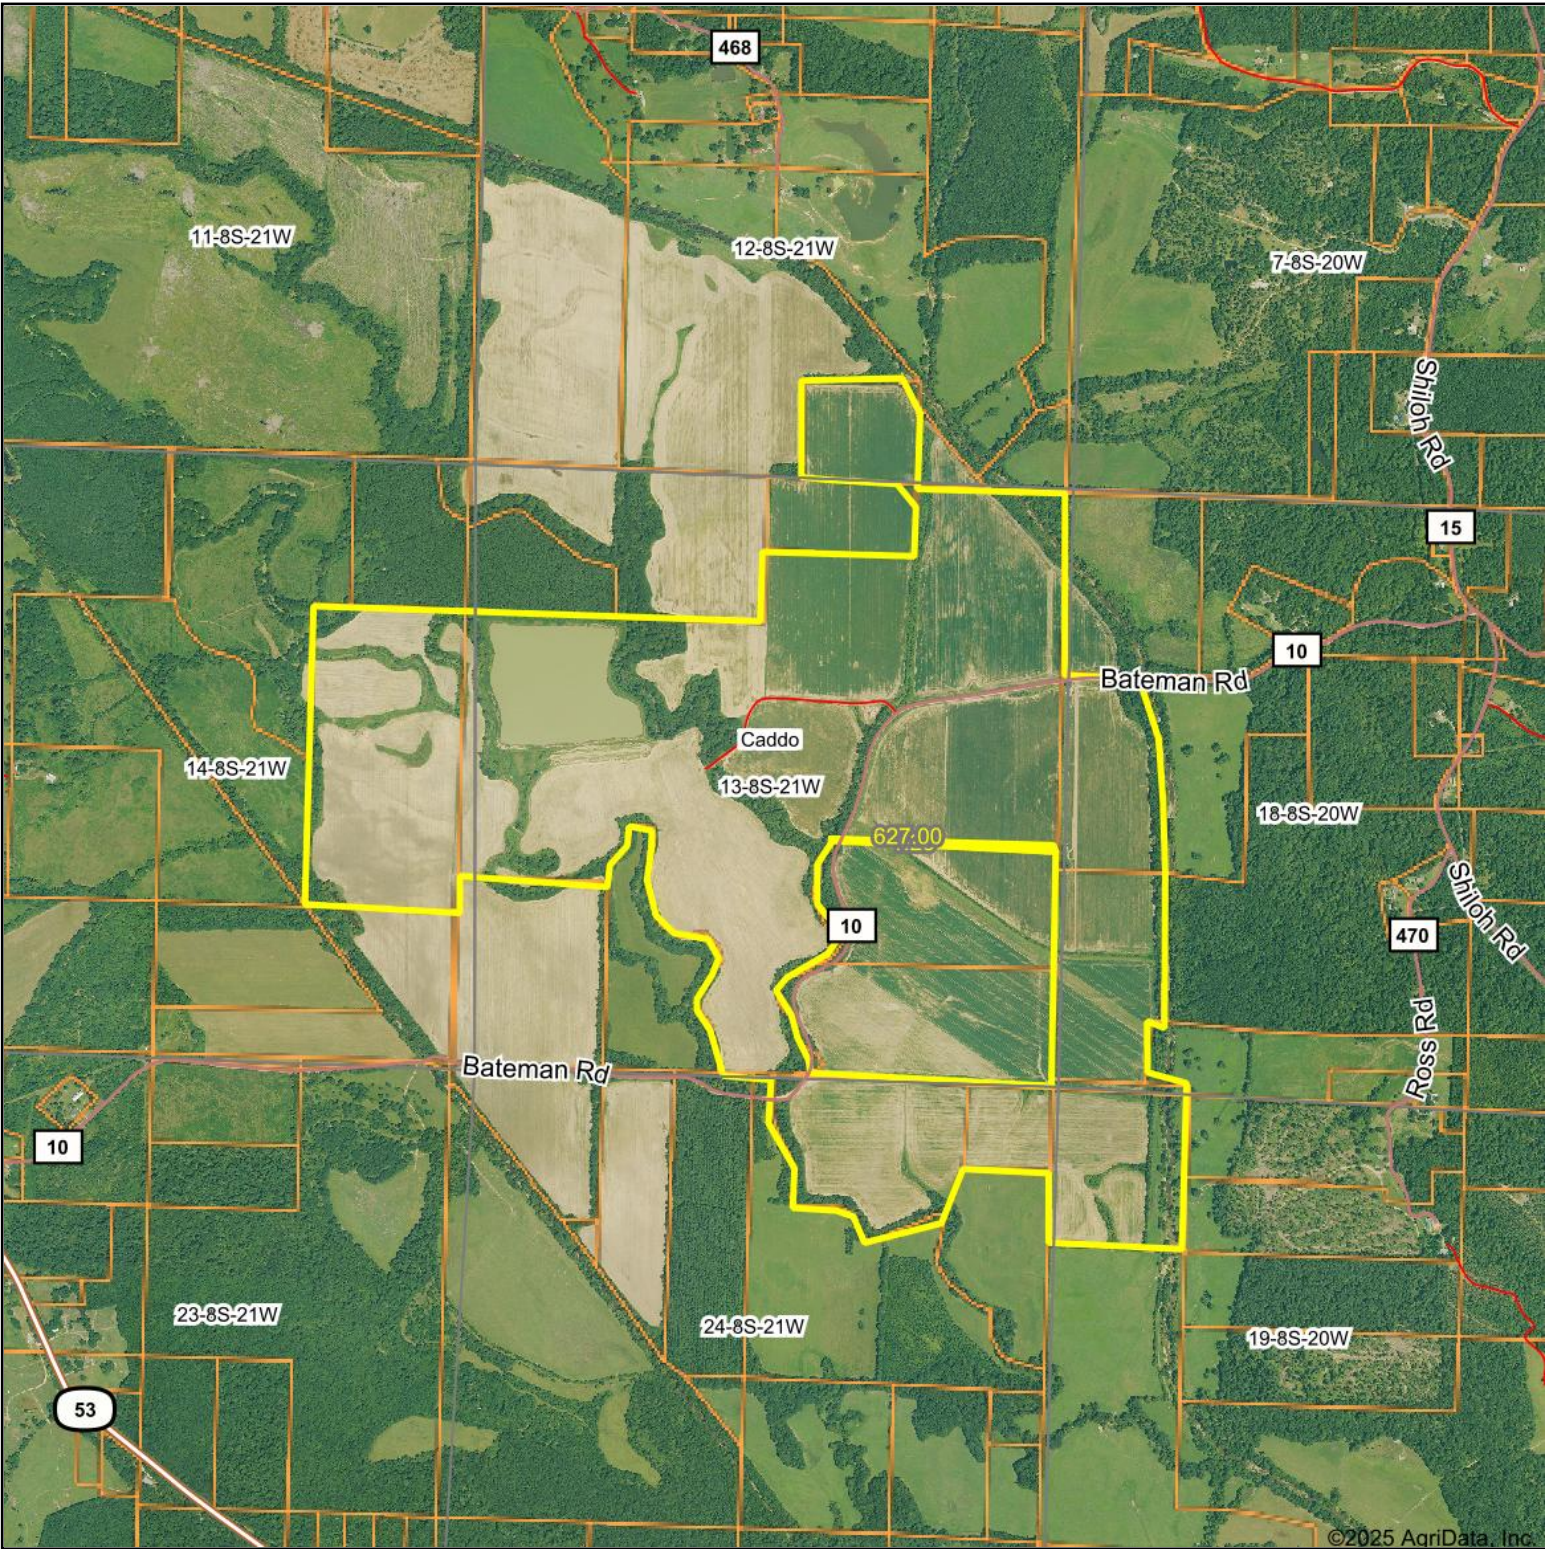

Aerial Map

Boundary Center: 34° 2' 36.02, -93° 11' 58.44

13-8S-21W
Clark County
Arkansas