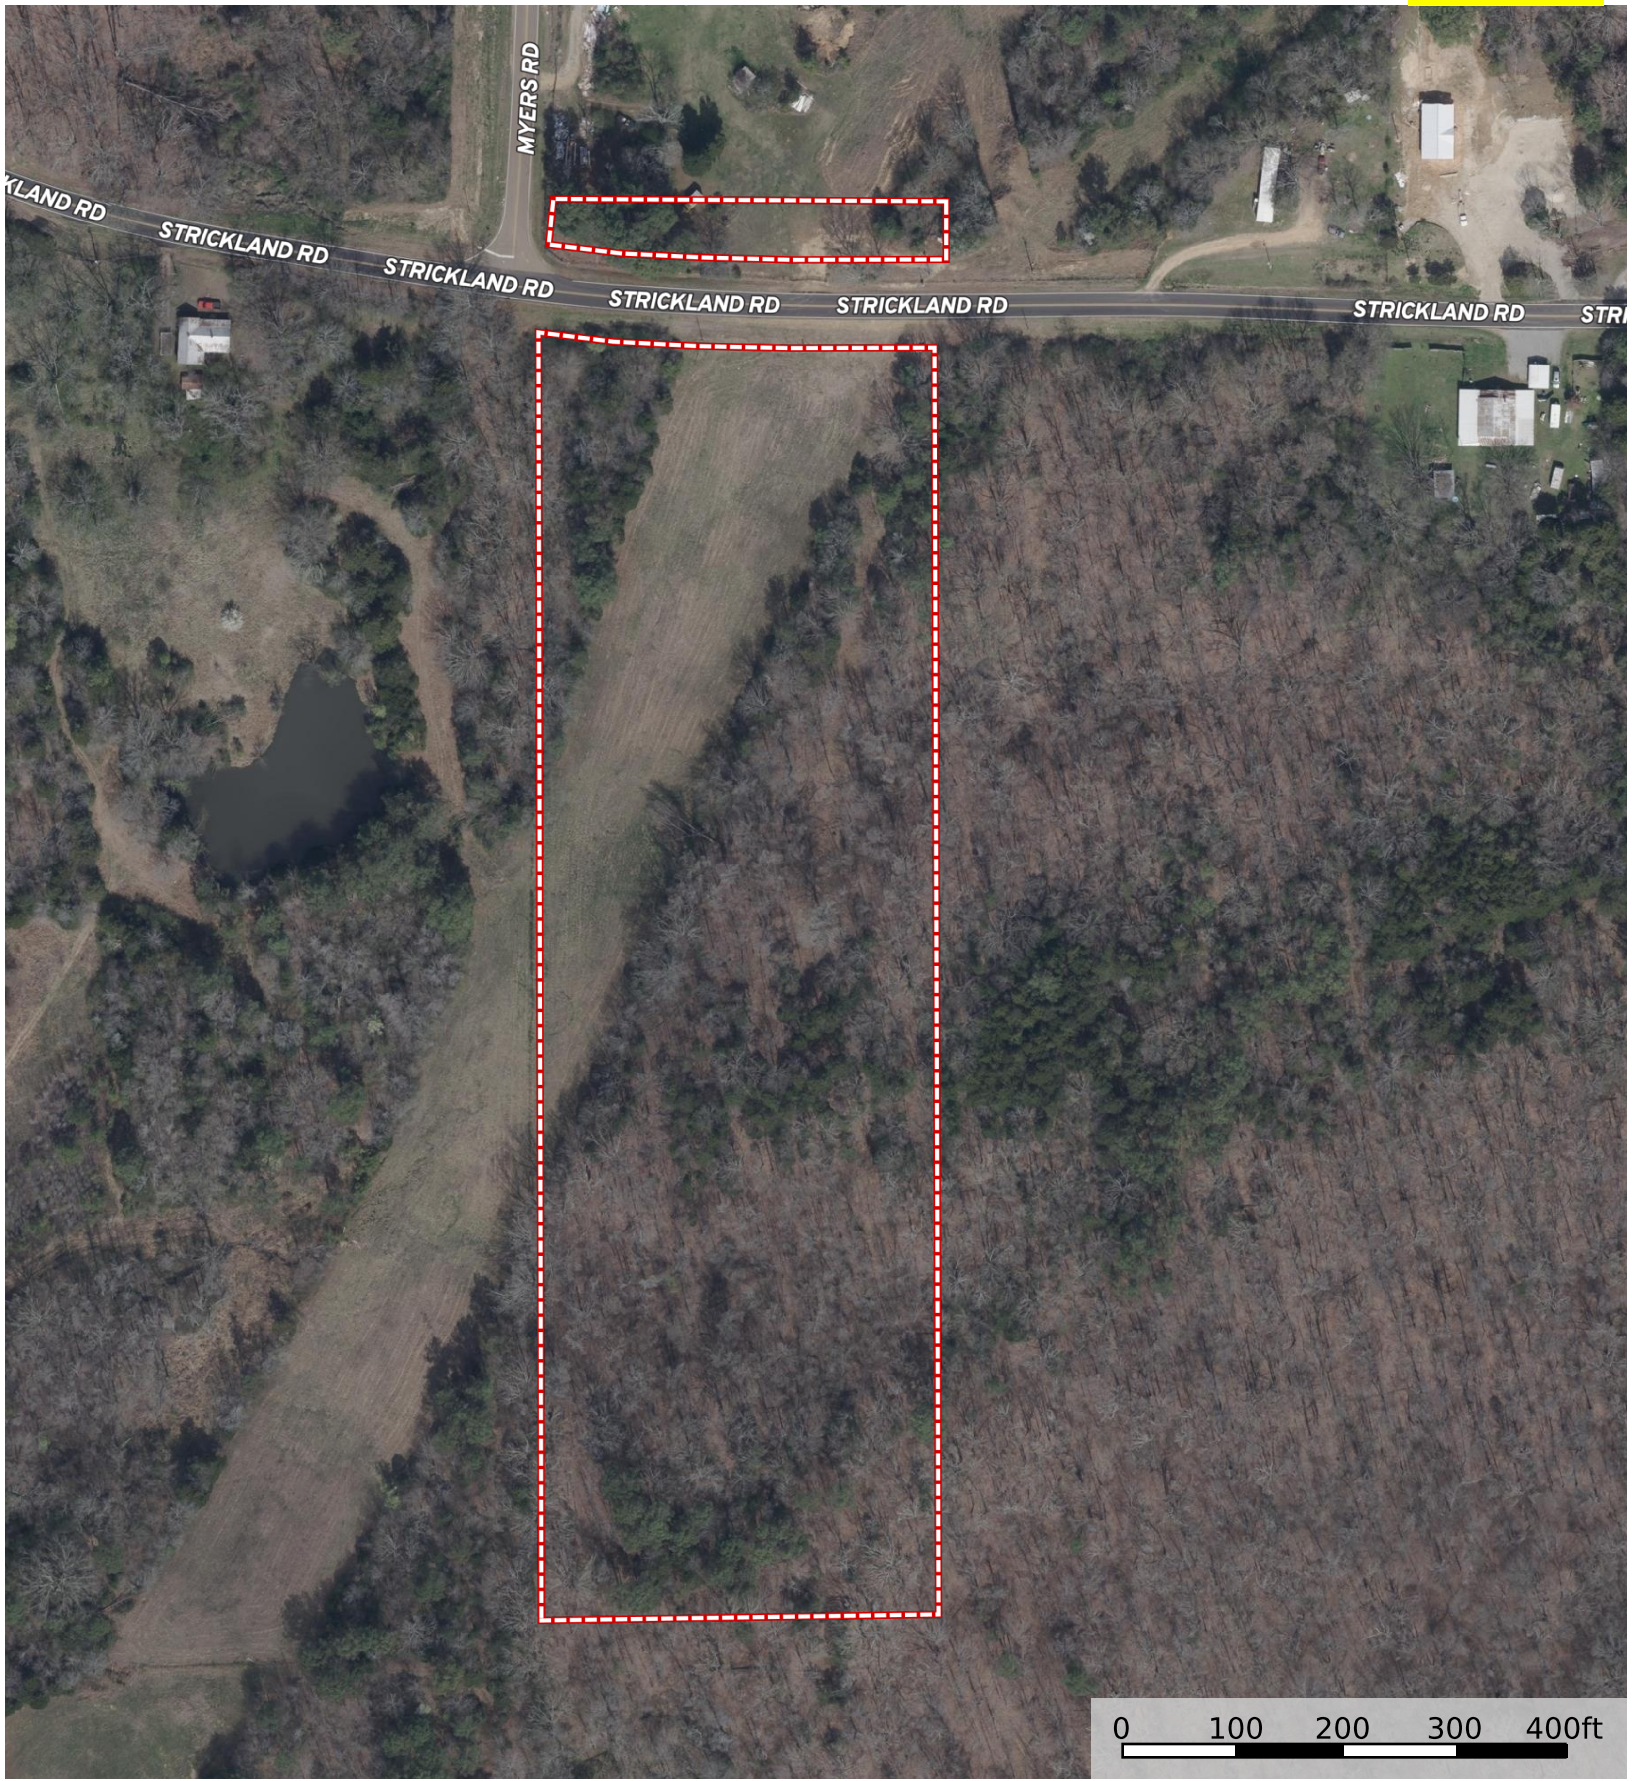

10 acres Strickland Road

DeSoto County, Mississippi, 10 AC +/-

 Boundary

Jason Burch
P: 662-274-4935

 The information contained herein was obtained from sources deemed to be reliable. Land id™ Services makes no warranties or guarantees as to the completeness or accuracy thereof.