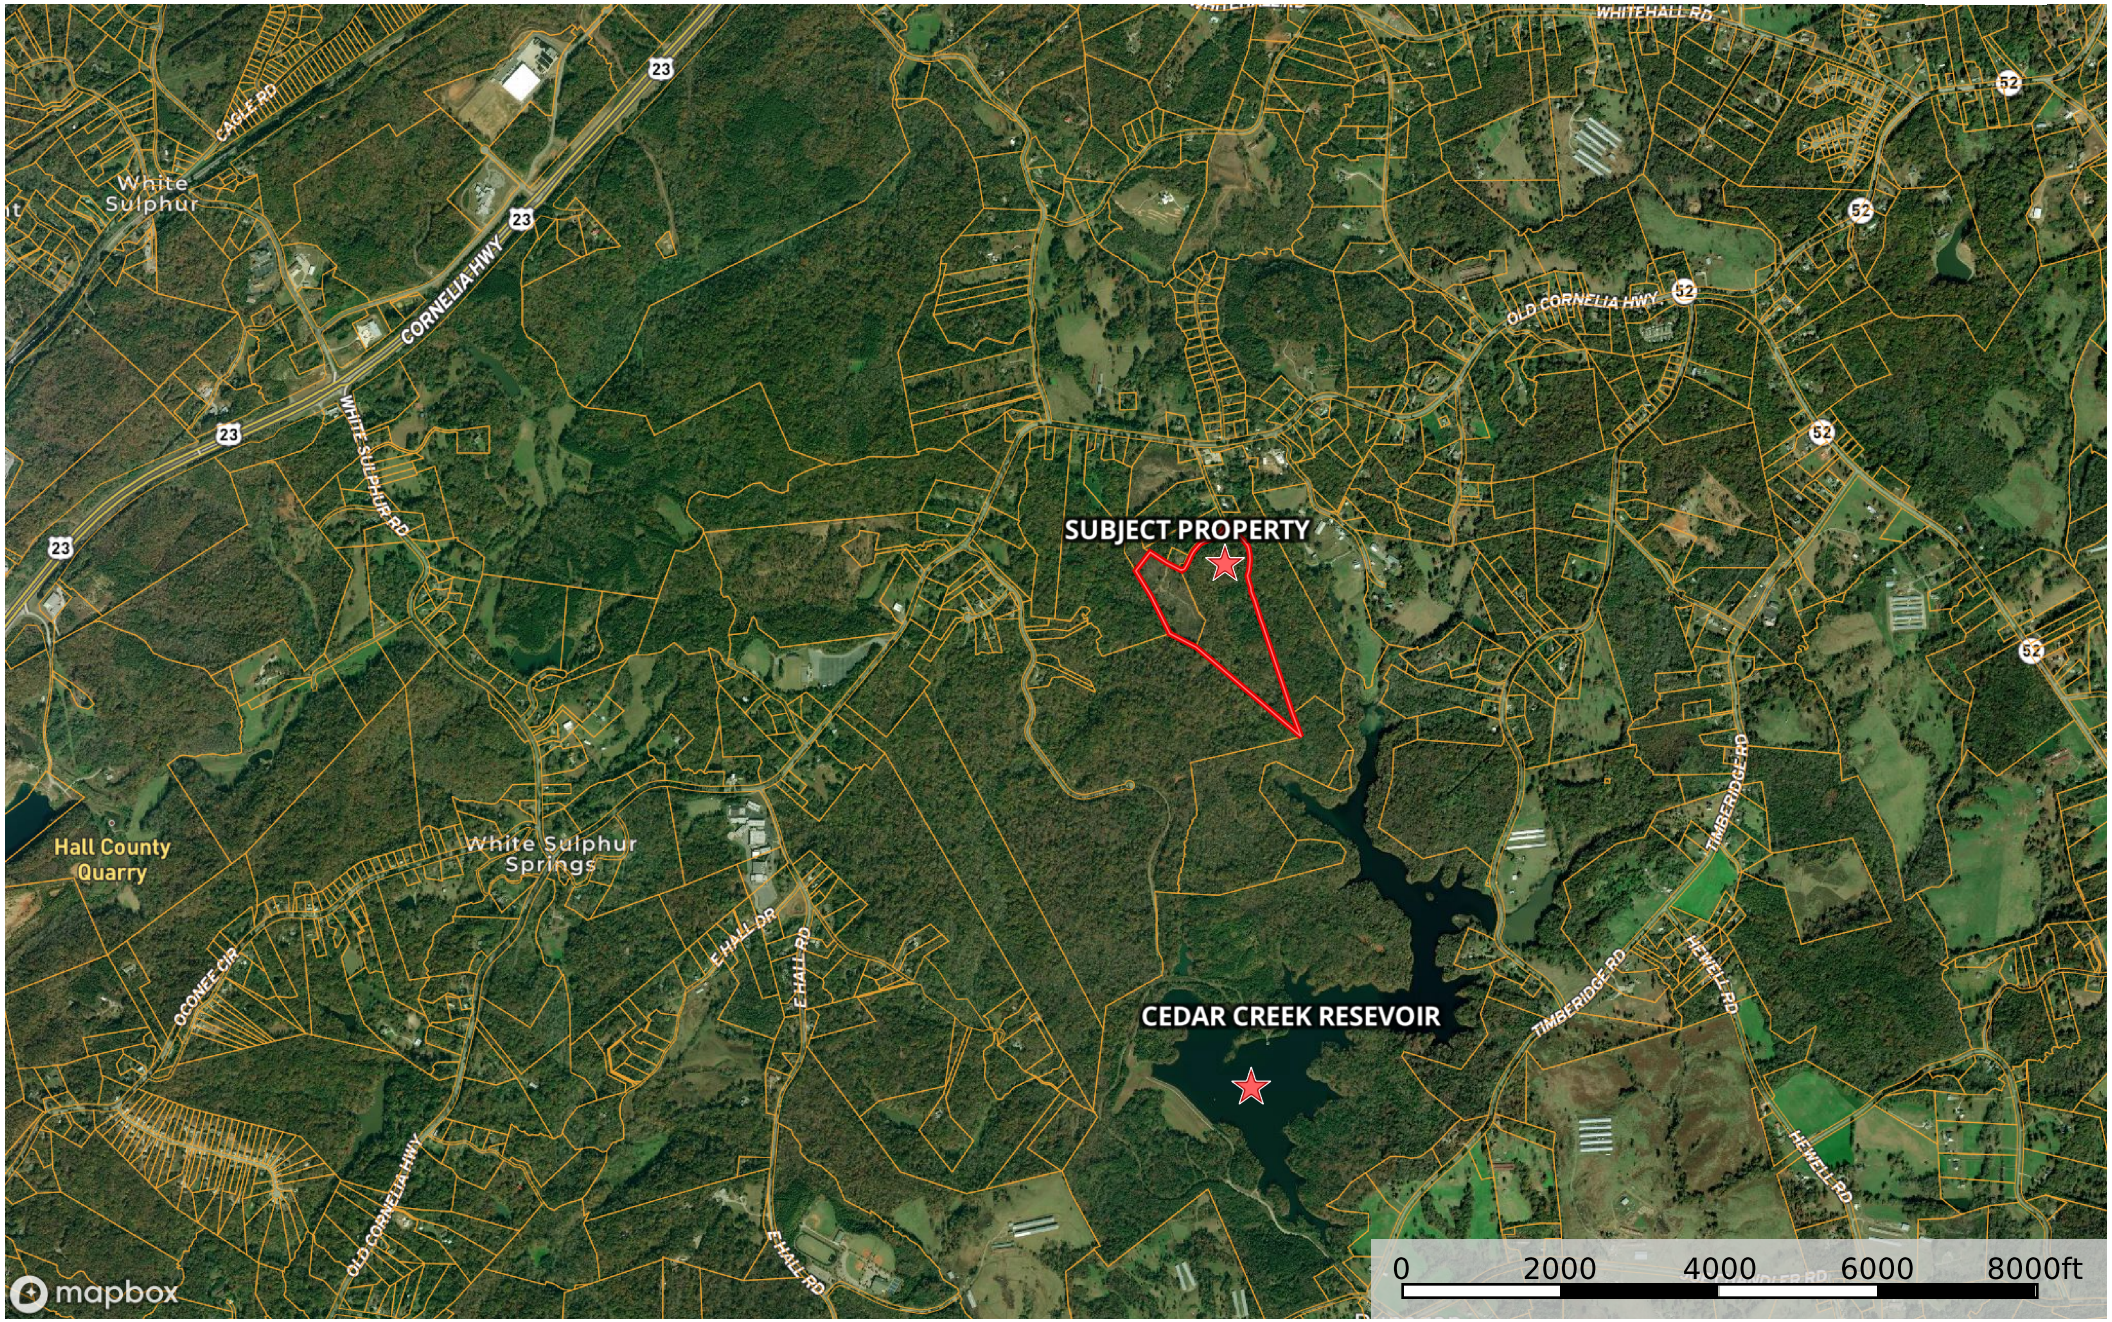

Hyde Mill

Hall County, Georgia, 47.78 AC +/-

★ Star □ Boundary