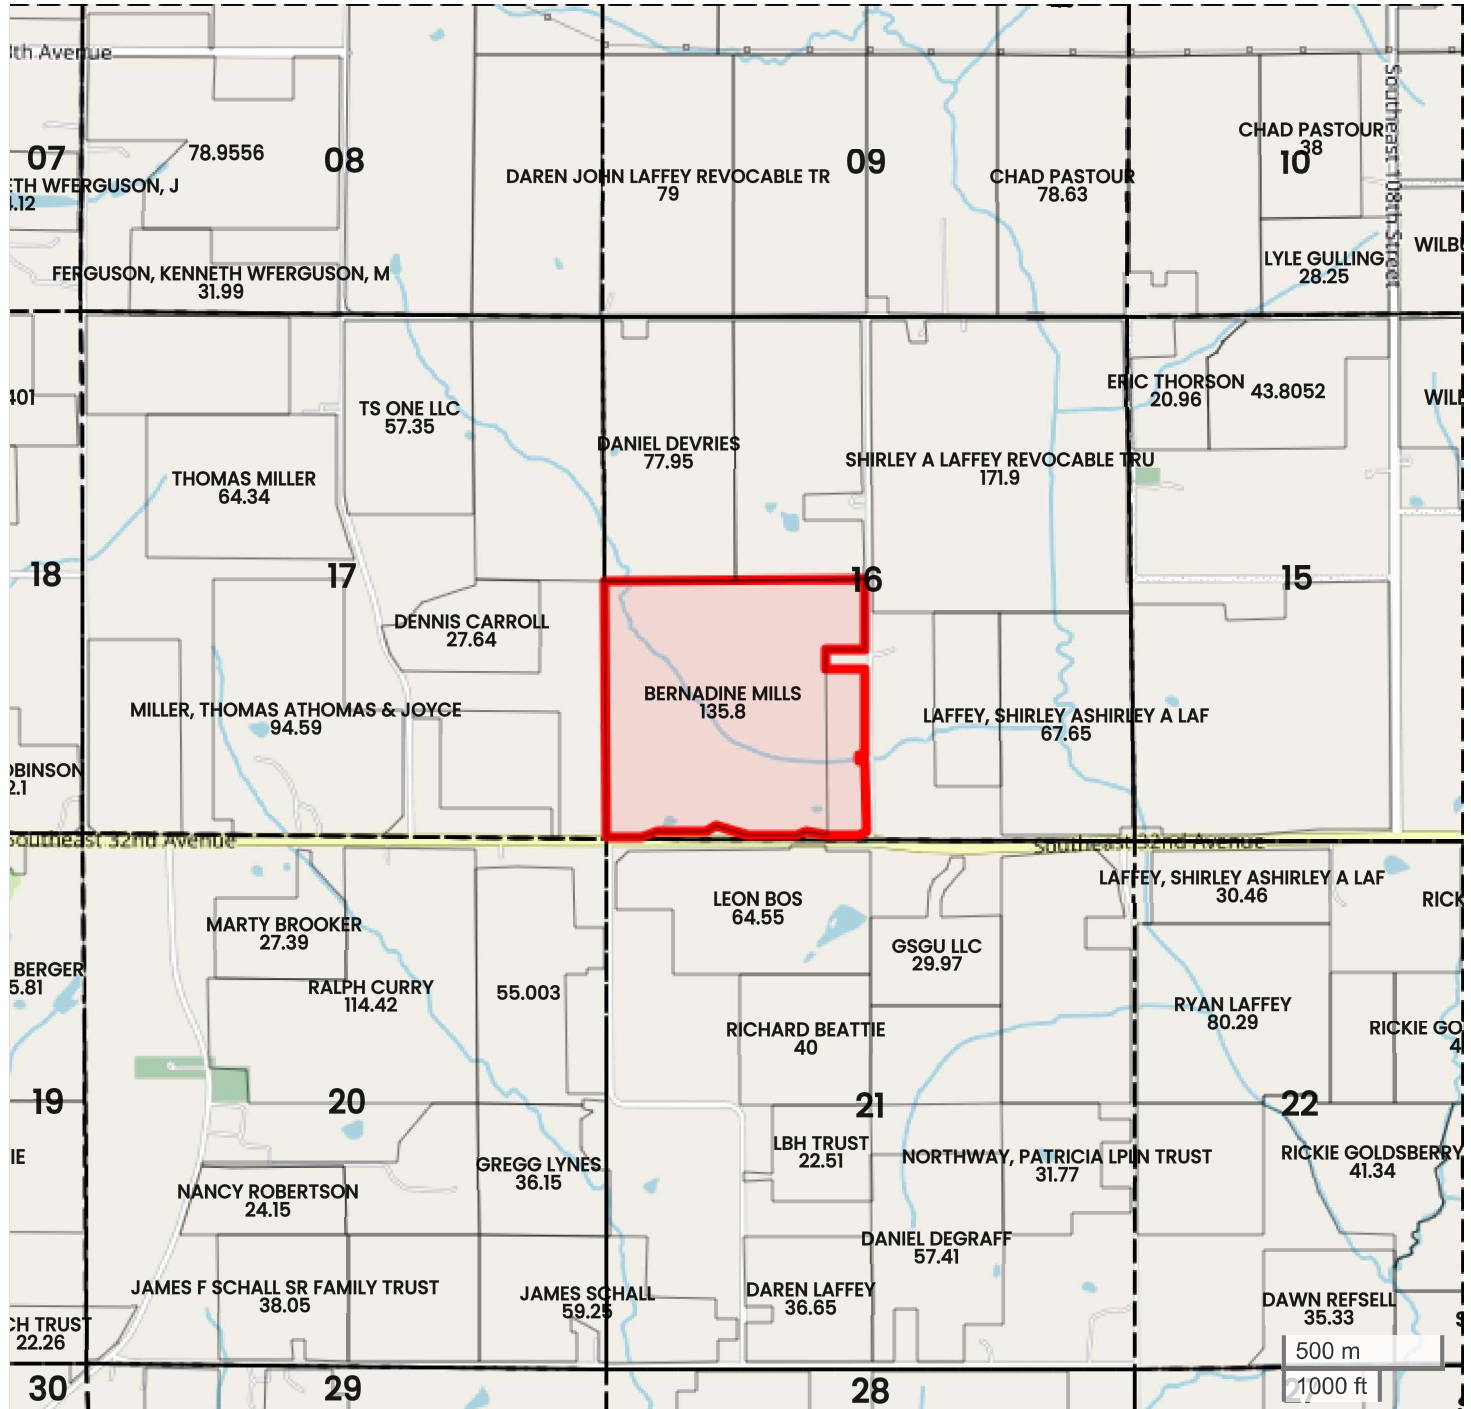

BERNADINE MILLS TRUST - TRACT 2 (151.43 AC TOTAL, 104.50 AC TILLABLE)

PLAT MAP

Center: 41.554503, -93.401525

16-78N-22W  
Camp Township  
Polk County, IA

FarmWorth, LLC makes no representations or warranties, express or implied, as to the accuracy of any information, data, numerical values, boundaries, or any other information generated through the use of FarmWorth.com. User is solely responsible for independently investigating and determining all information provided through FarmWorth.com prior to use and waives any and all claims against FarmWorth, LLC for any inaccuracies or inconsistencies in the information and/or data.