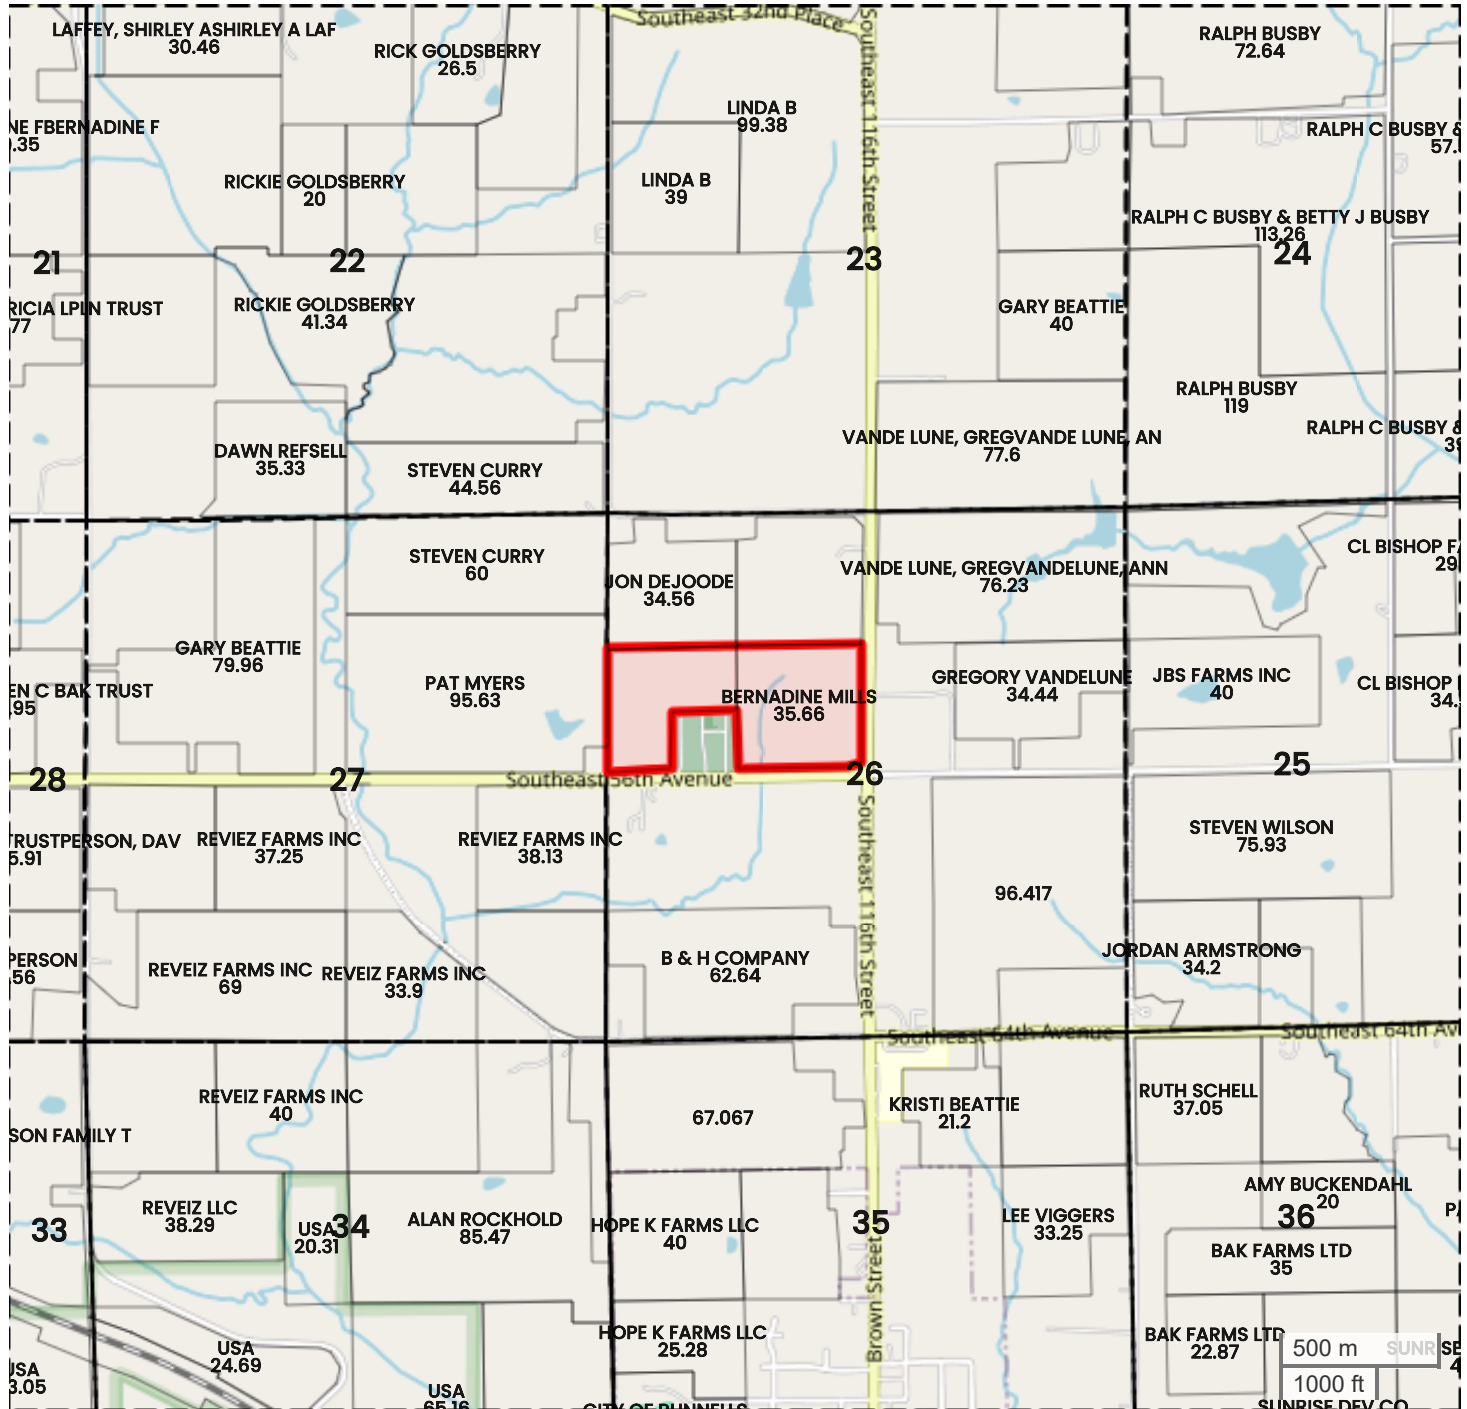

BERNADINE MILLS TRUST - TRACT 4 (64.42 AC TOTAL, 60.94 AC TILLABLE)

PLAT MAP

Center: 41.531059, -93.362840

26-78N-22W  
Camp Township  
Polk County, IA

FarmWorth, LLC makes no representations or warranties, express or implied, as to the accuracy of any information, data, numerical values, boundaries, or any other information generated through the use of FarmWorth.com. User is solely responsible for independently investigating and determining all information provided through FarmWorth.com prior to use and waives any and all claims against FarmWorth, LLC for any inaccuracies or inconsistencies in the information and/or data.