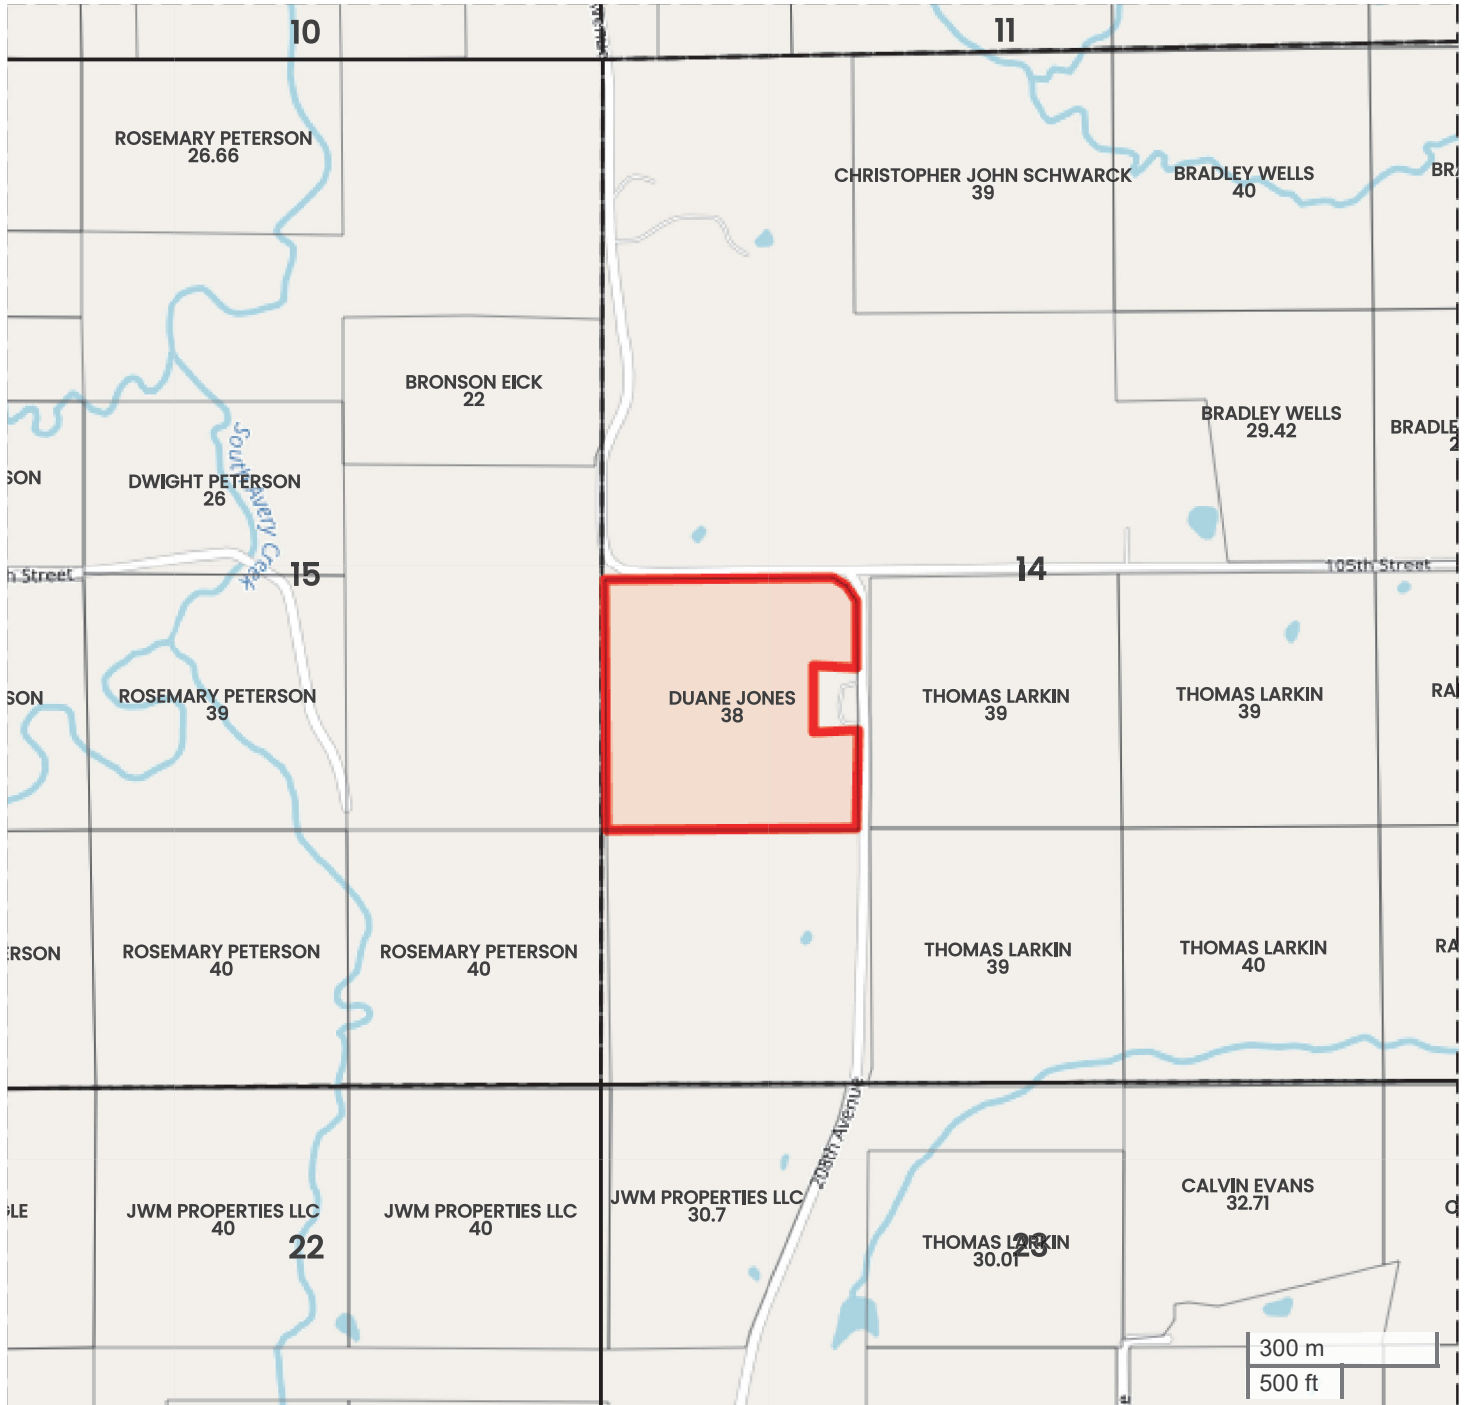

LISTING 18249
PLAT MAP

Center: 41.035972, -92.560473

14-72N-15W
Polk Township
Wapello County, IA

FarmWorth, LLC makes no representations or warranties, express or implied, as to the accuracy of any information, data, numerical values, boundaries, or any other information generated through the use of FarmWorth.com. User is solely responsible for independently investigating and determining all information provided through FarmWorth.com prior to use and waives any and all claims against FarmWorth, LLC for any inaccuracies or inconsistencies in the information and/or data.